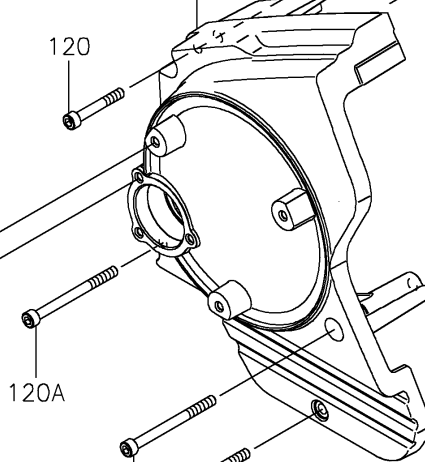

2024 Vulcan 1700 Voyager ABS

PARTS DIAGRAM

Chain Cover

Ref. Crankcase

E1433

Ref. Clutch

92043

14091

49048

120

92043

53044

14091A

120A

92153

120A

120

92153

2024 Vulcan 1700 Voyager ABS

PARTS LIST

Chain Cover

ITEM NAME

PART NUMBER

QUANTITY
