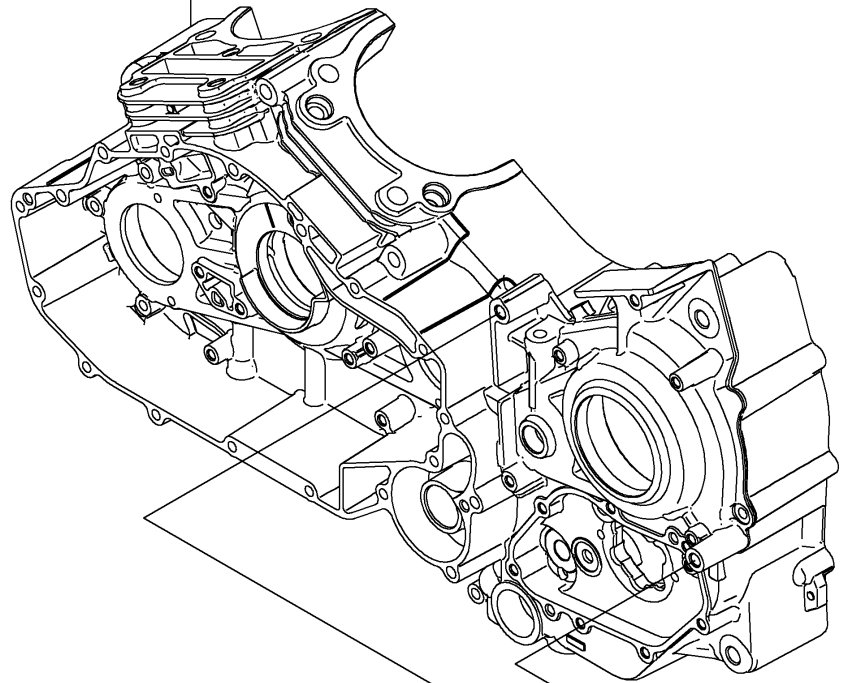

2024 Vulcan 1700 Voyager ABS

PARTS DIAGRAM

Chain Cover

Ref. Crankcase

E1433

Ref. Clutch

92043

14091

49048

120

92043

53044

14091A

120A

92153

120A

120

92153

2024 Vulcan 1700 Voyager ABS

PARTS LIST

Chain Cover

ITEM NAME

PART NUMBER

QUANTITY
