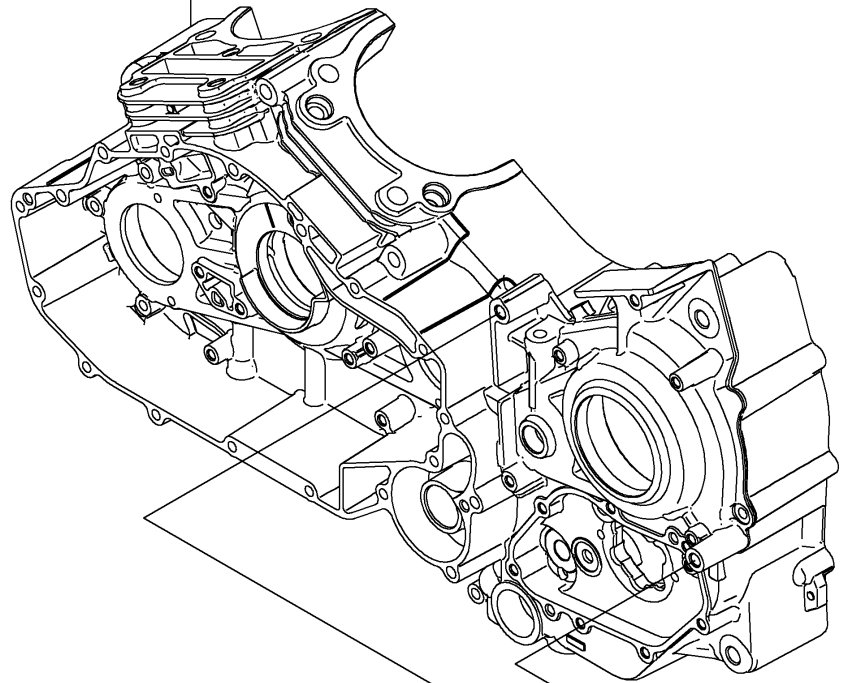

2024 VULCAN® 1700 VOYAGER® ABS

Kawasaki
Let the Good Times Roll®

PARTS DIAGRAM

Chain Cover

Ref. Crankcase

E1433

Ref. Clutch

92043

14091

49048

120

92043

53044

14091A

120A

92153

120A

120

92153

2024 VULCAN® 1700 VOYAGER® ABS

Kawasaki
Let the Good Times Roll®

PARTS LIST

Chain Cover

ITEM NAME	PART NUMBER	QUANTITY
-----------	-------------	----------
