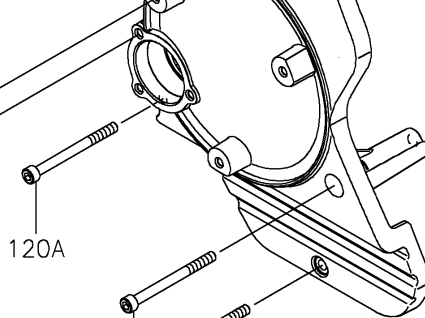

2024 VULCAN® 1700 VOYAGER® ABS

Kawasaki
Let the Good Times Roll®

PARTS DIAGRAM

Chain Cover

Ref. Crankcase

E1433

Ref. Clutch

92043

14091

49048

120

92043

53044

14091A

120A

92153

120A

120

92153

2024 VULCAN® 1700 VOYAGER® ABS

Kawasaki
Let the Good Times Roll®

PARTS LIST

Chain Cover

ITEM NAME	PART NUMBER	QUANTITY
-----------	-------------	----------
