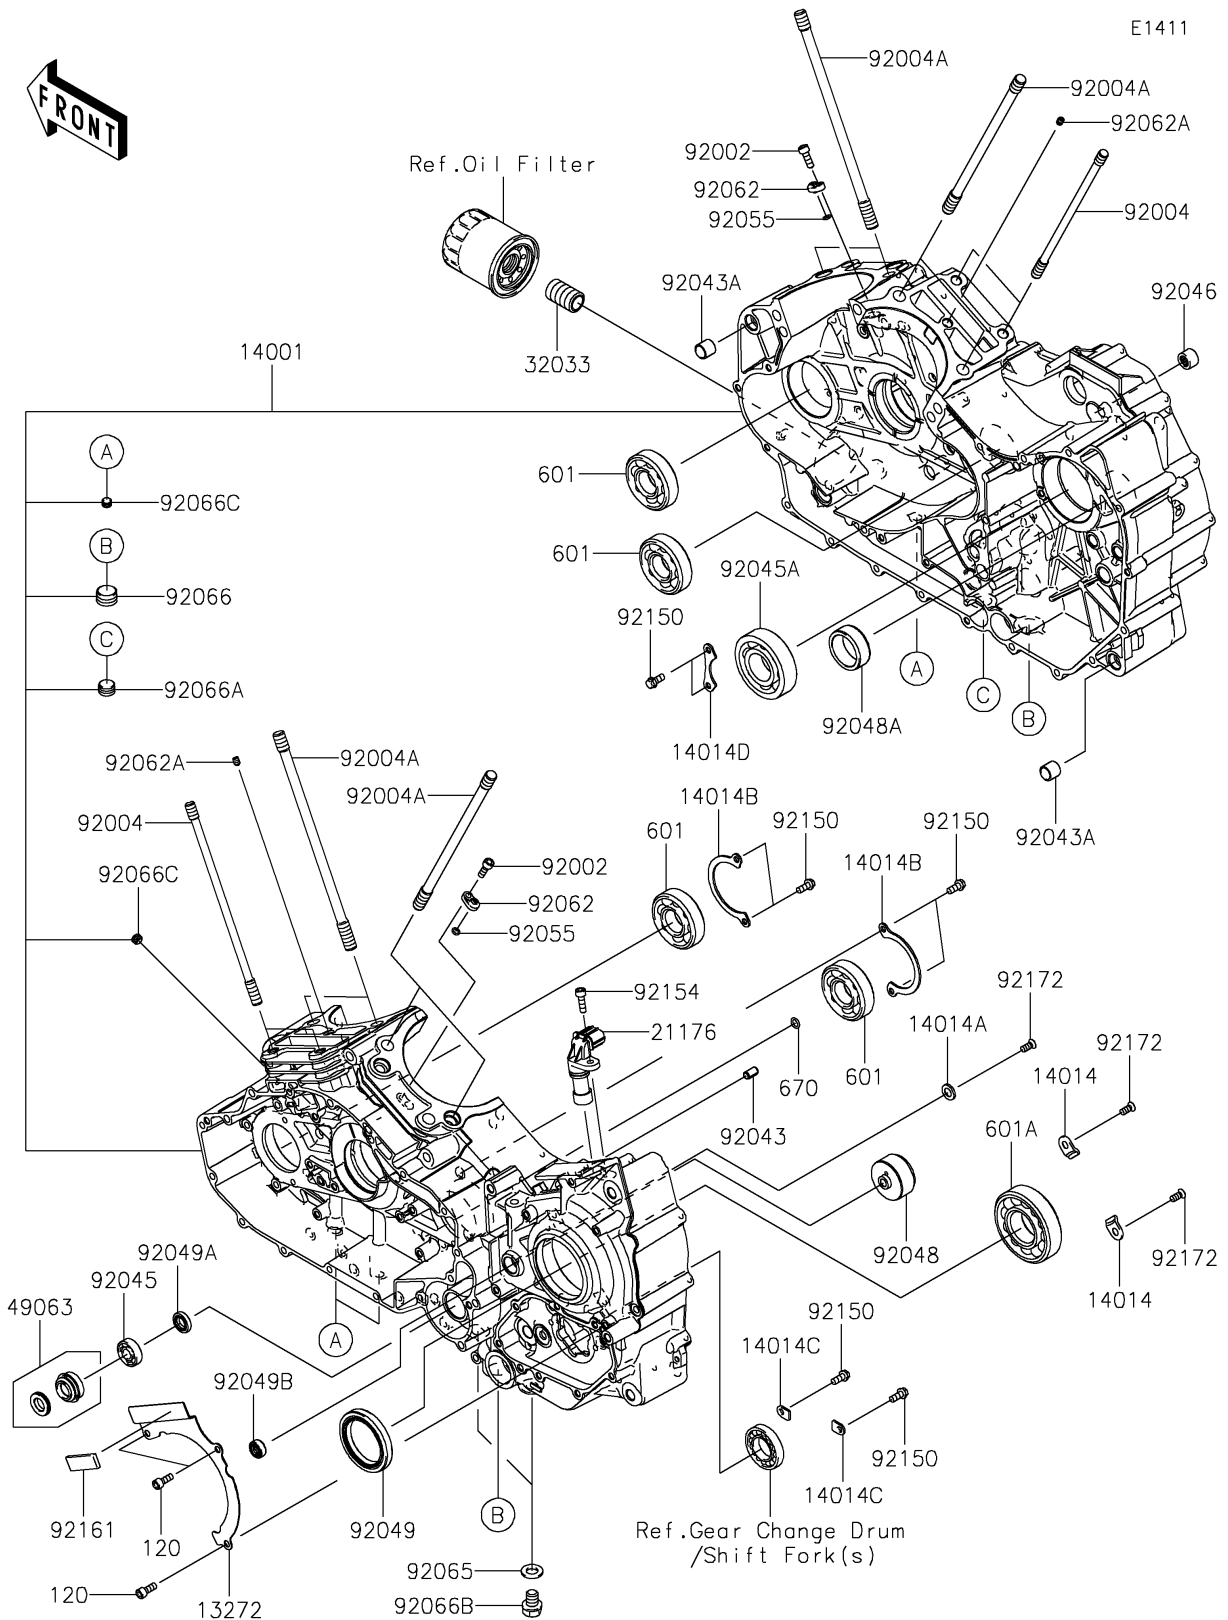

2025 Vulcan 1700 Voyager ABS

PARTS DIAGRAM

Crankcase

2025 Vulcan 1700 Voyager ABS

PARTS LIST

Crankcase

ITEM NAME

PART NUMBER

QUANTITY
