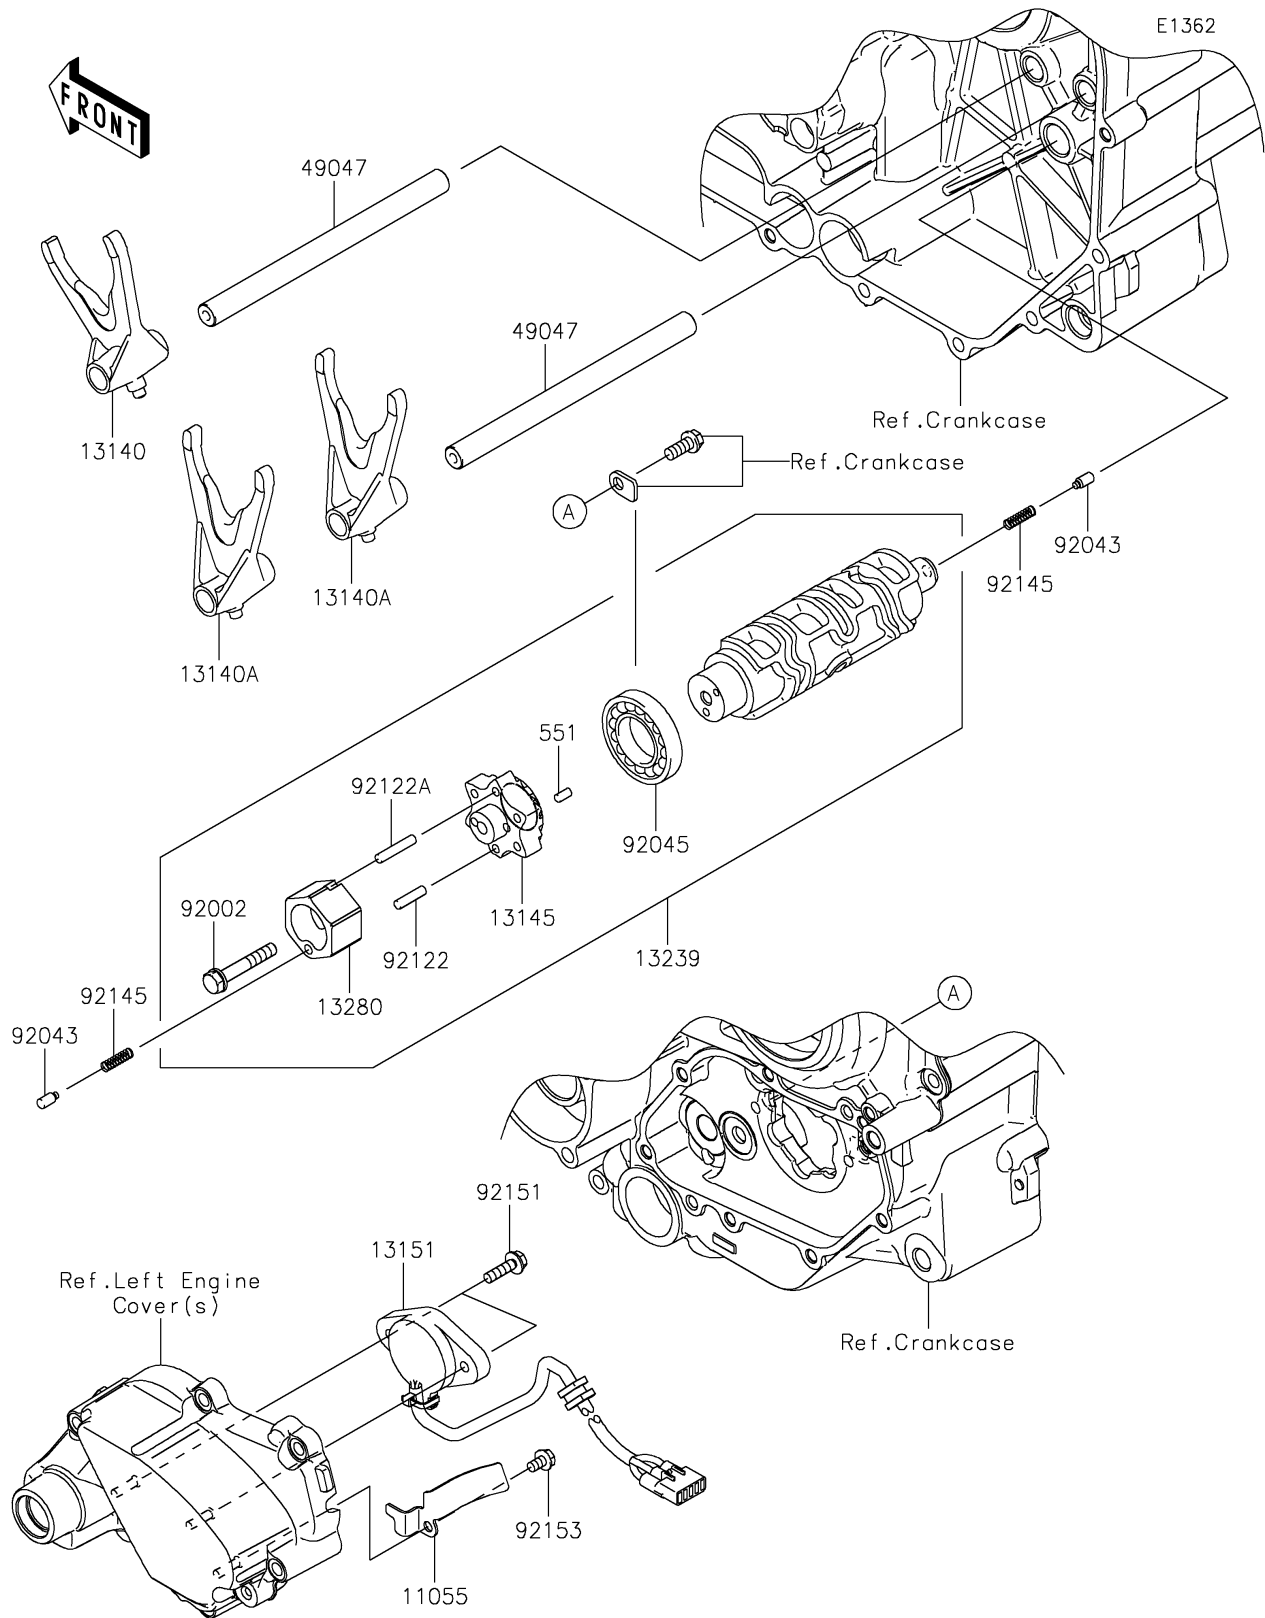

2022 Vulcan® 1700 Voyager ABS

PARTS DIAGRAM

Gear Change Drum/Shift Fork(s)

2022 Vulcan® 1700 Voyager ABS

PARTS LIST

Gear Change Drum/Shift Fork(s)

ITEM NAME

PART NUMBER

QUANTITY
