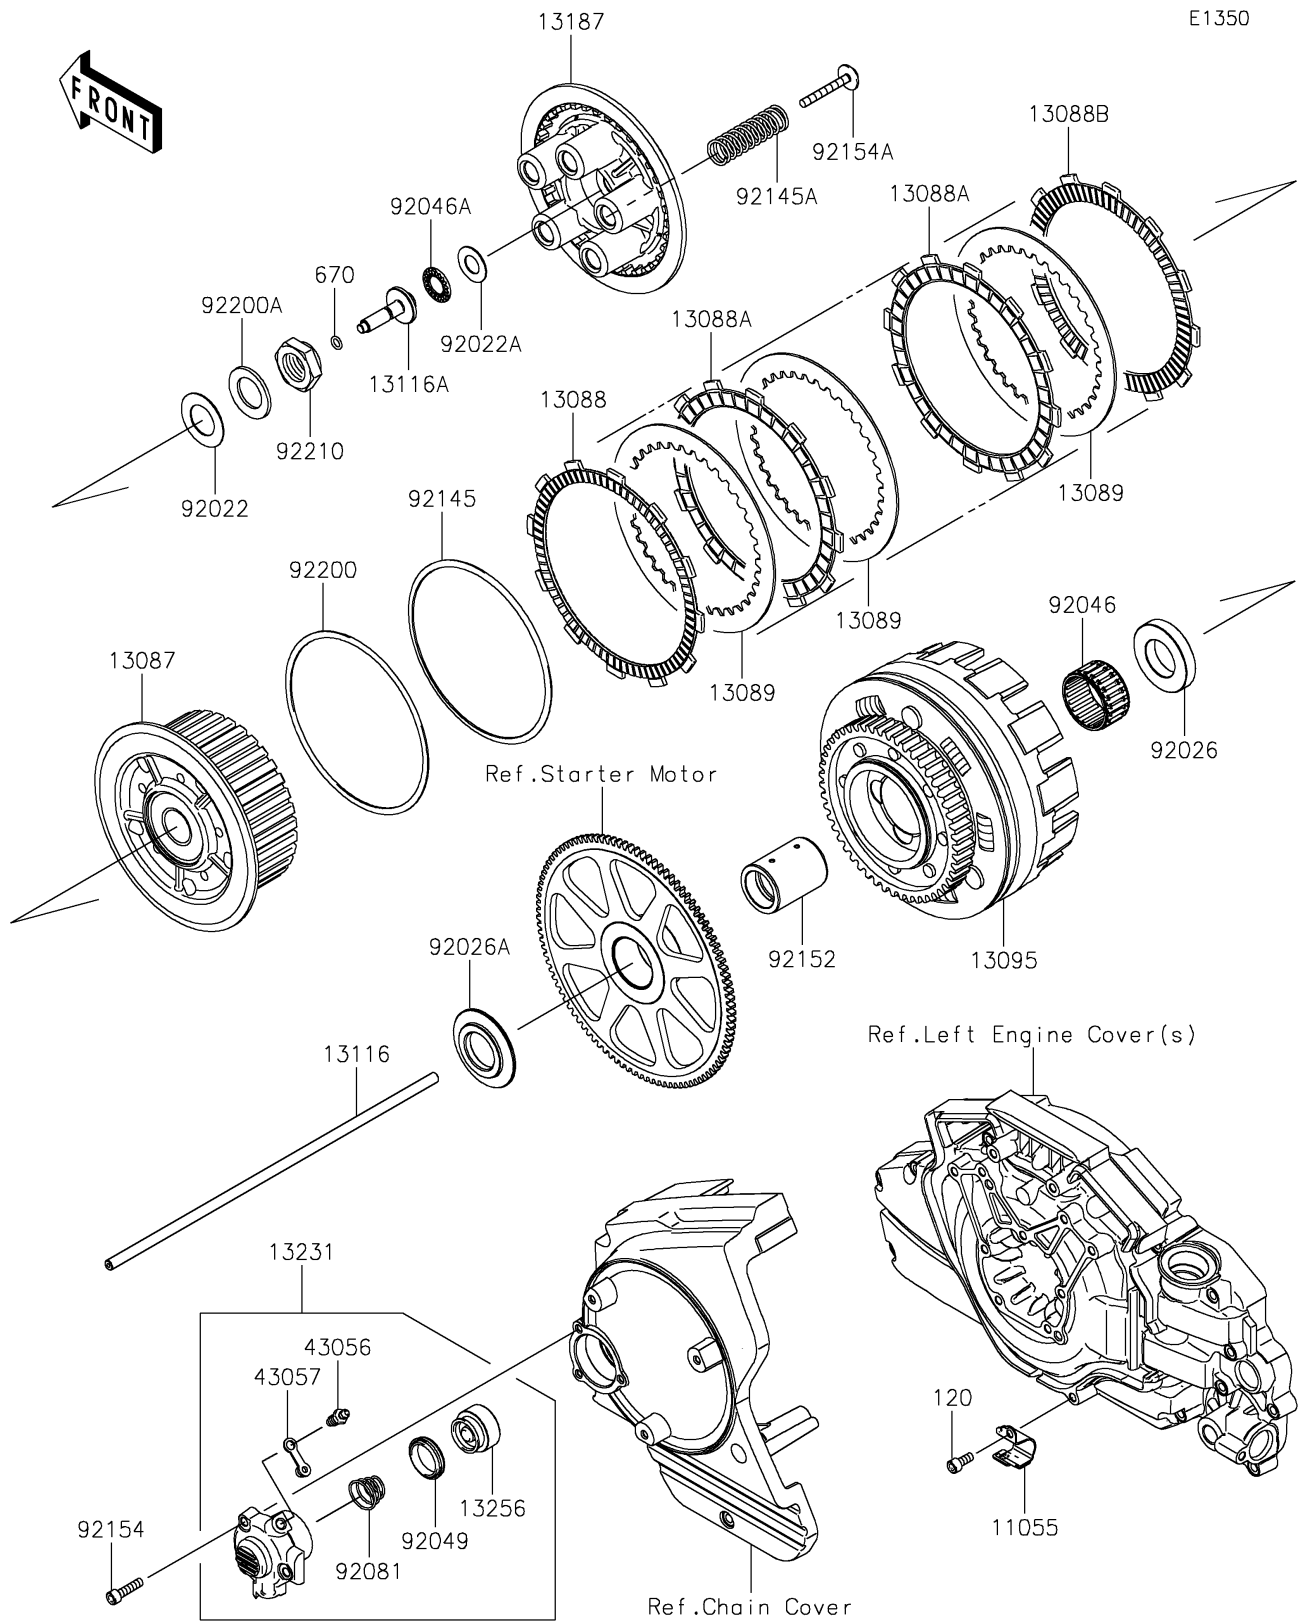

2025 Vulcan 1700 Voyager ABS

PARTS DIAGRAM

Clutch

2025 Vulcan 1700 Voyager ABS

PARTS LIST

Clutch

ITEM NAME

PART NUMBER

QUANTITY
