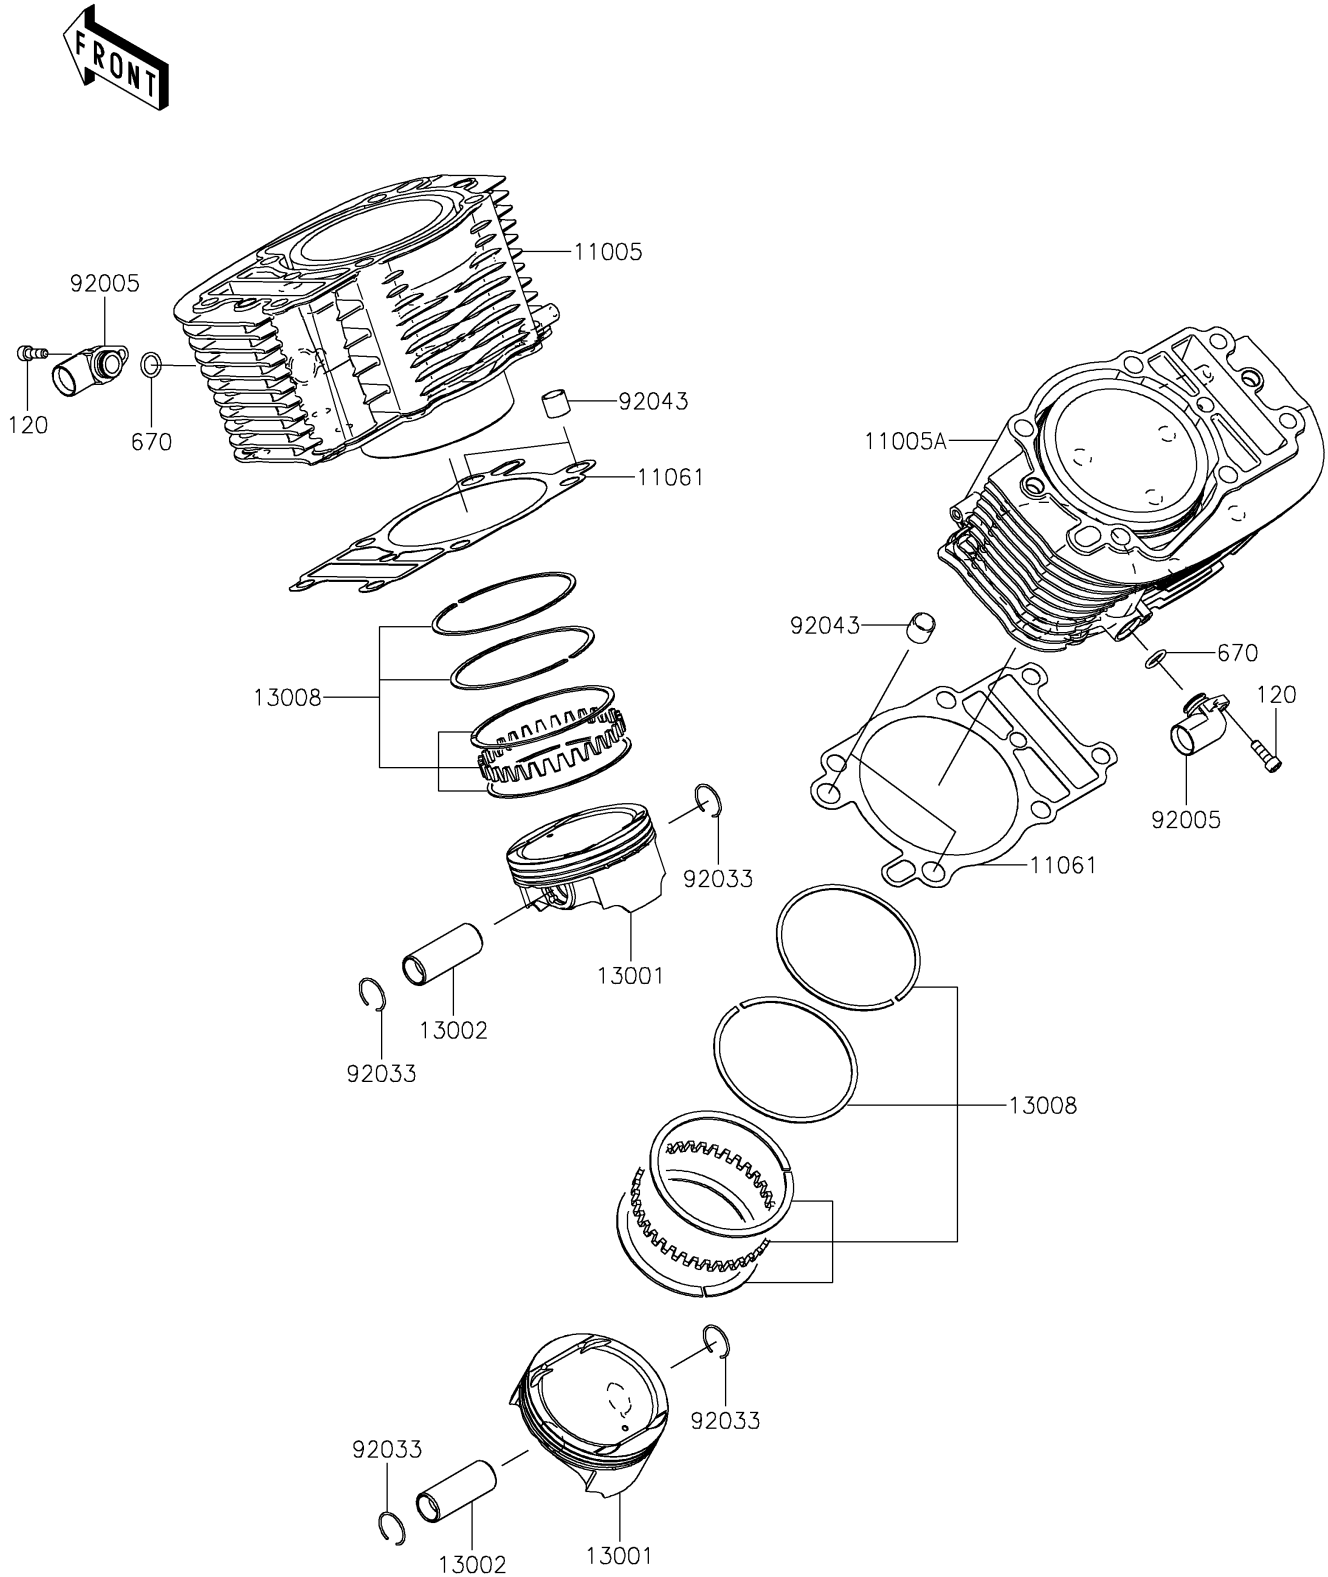

2025 Vulcan 1700 Voyager ABS

PARTS DIAGRAM

Cylinder/Piston(s)

E1120

2025 Vulcan 1700 Voyager ABS

PARTS LIST

Cylinder/Piston(s)

ITEM NAME	PART NUMBER	QUANTITY
CYLINDER-ENGINE,FR (Ref # 11005)	11005-0691	1
CYLINDER-ENGINE,RR (Ref # 11005A)	11005-0693	1
GASKET,CYLINDER BASE (Ref # 11061)	11061-0335	2
PISTON-ENGINE (Ref # 13001)	13001-0124	2
PIN-PISTON (Ref # 13002)	13002-0023	2
RING-SET-PISTON (Ref # 13008)	13008-0044	2
FITTING (Ref # 92005)	92005-0098	2
RING-SNAP (Ref # 92033)	92033-3721	4
PIN,13X16X14 (Ref # 92043)	92043-1608	4
BOLT-SOCKET,6X18 (Ref # 120)	120CB0618	2
O RING,15MM (Ref # 670)	670B2015	2