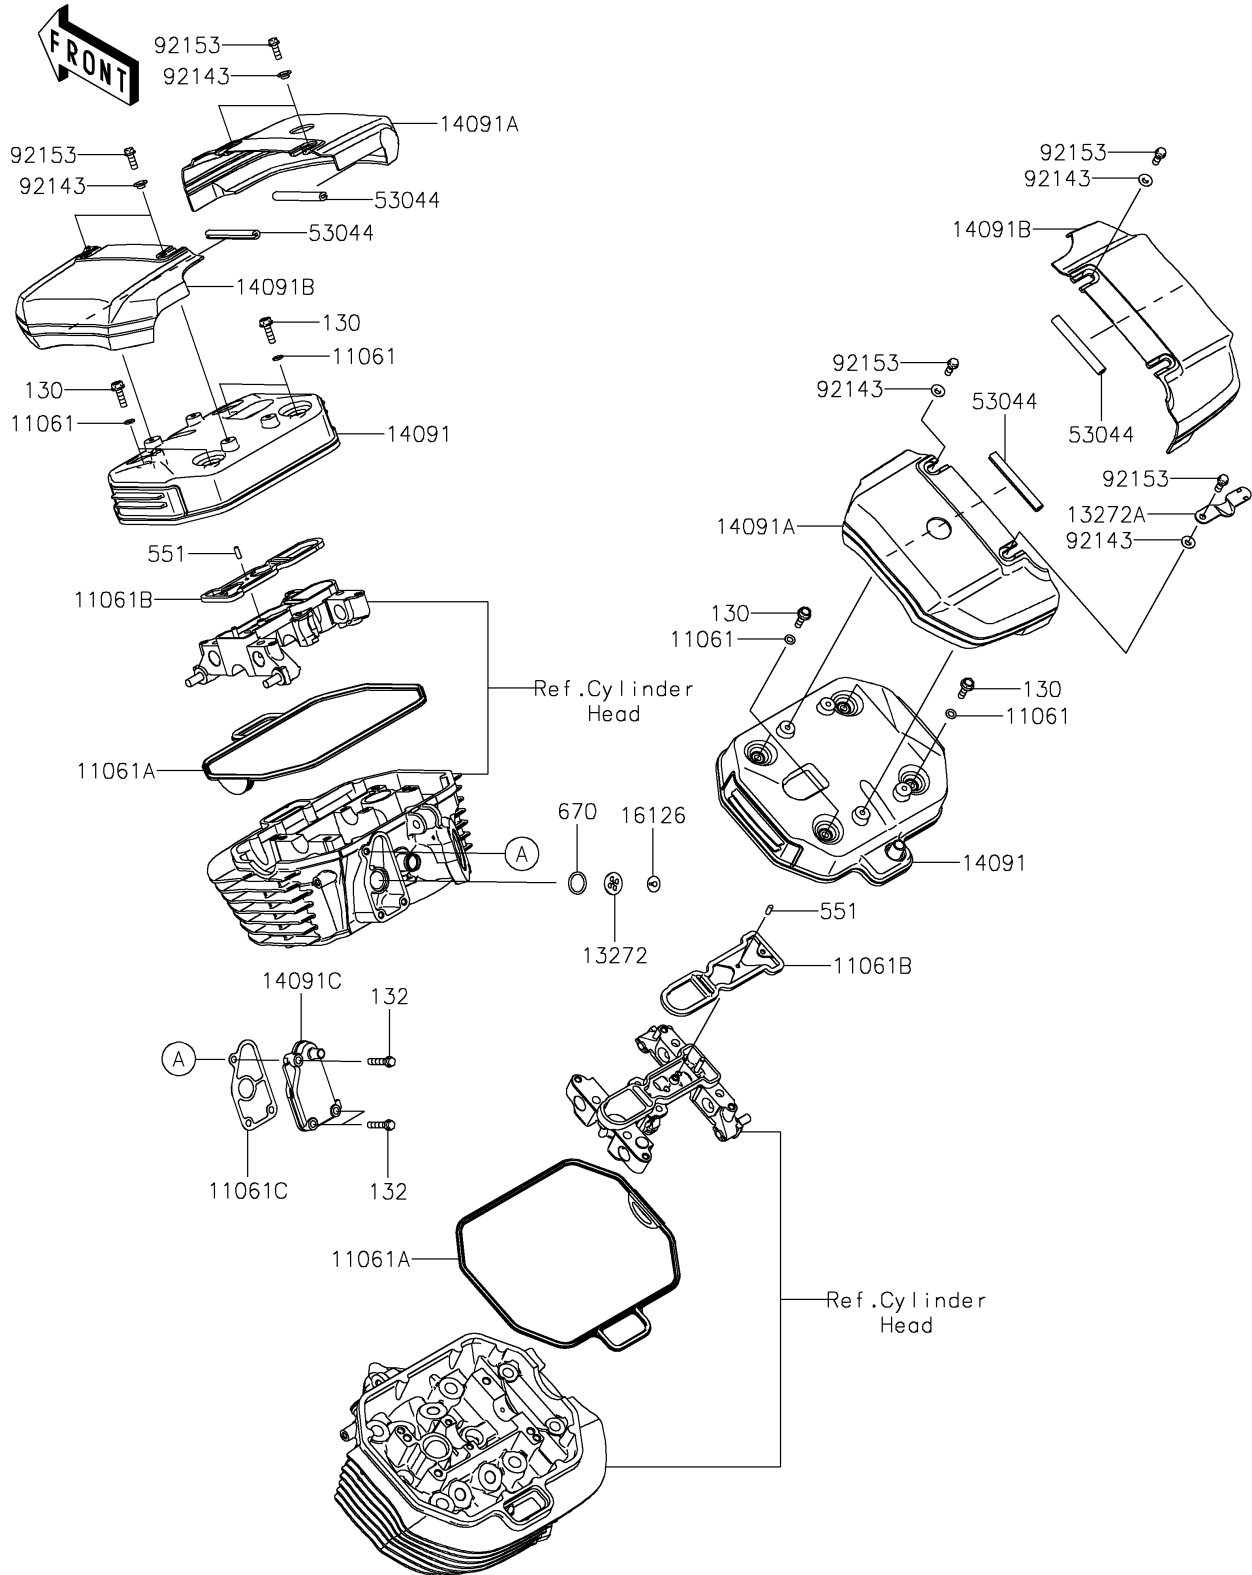

2022 Vulcan® 1700 Voyager ABS

PARTS DIAGRAM

Cylinder Head Cover

E1112

2022 Vulcan® 1700 Voyager ABS

PARTS LIST

Cylinder Head Cover

ITEM NAME	PART NUMBER	QUANTITY
-----------	-------------	----------
