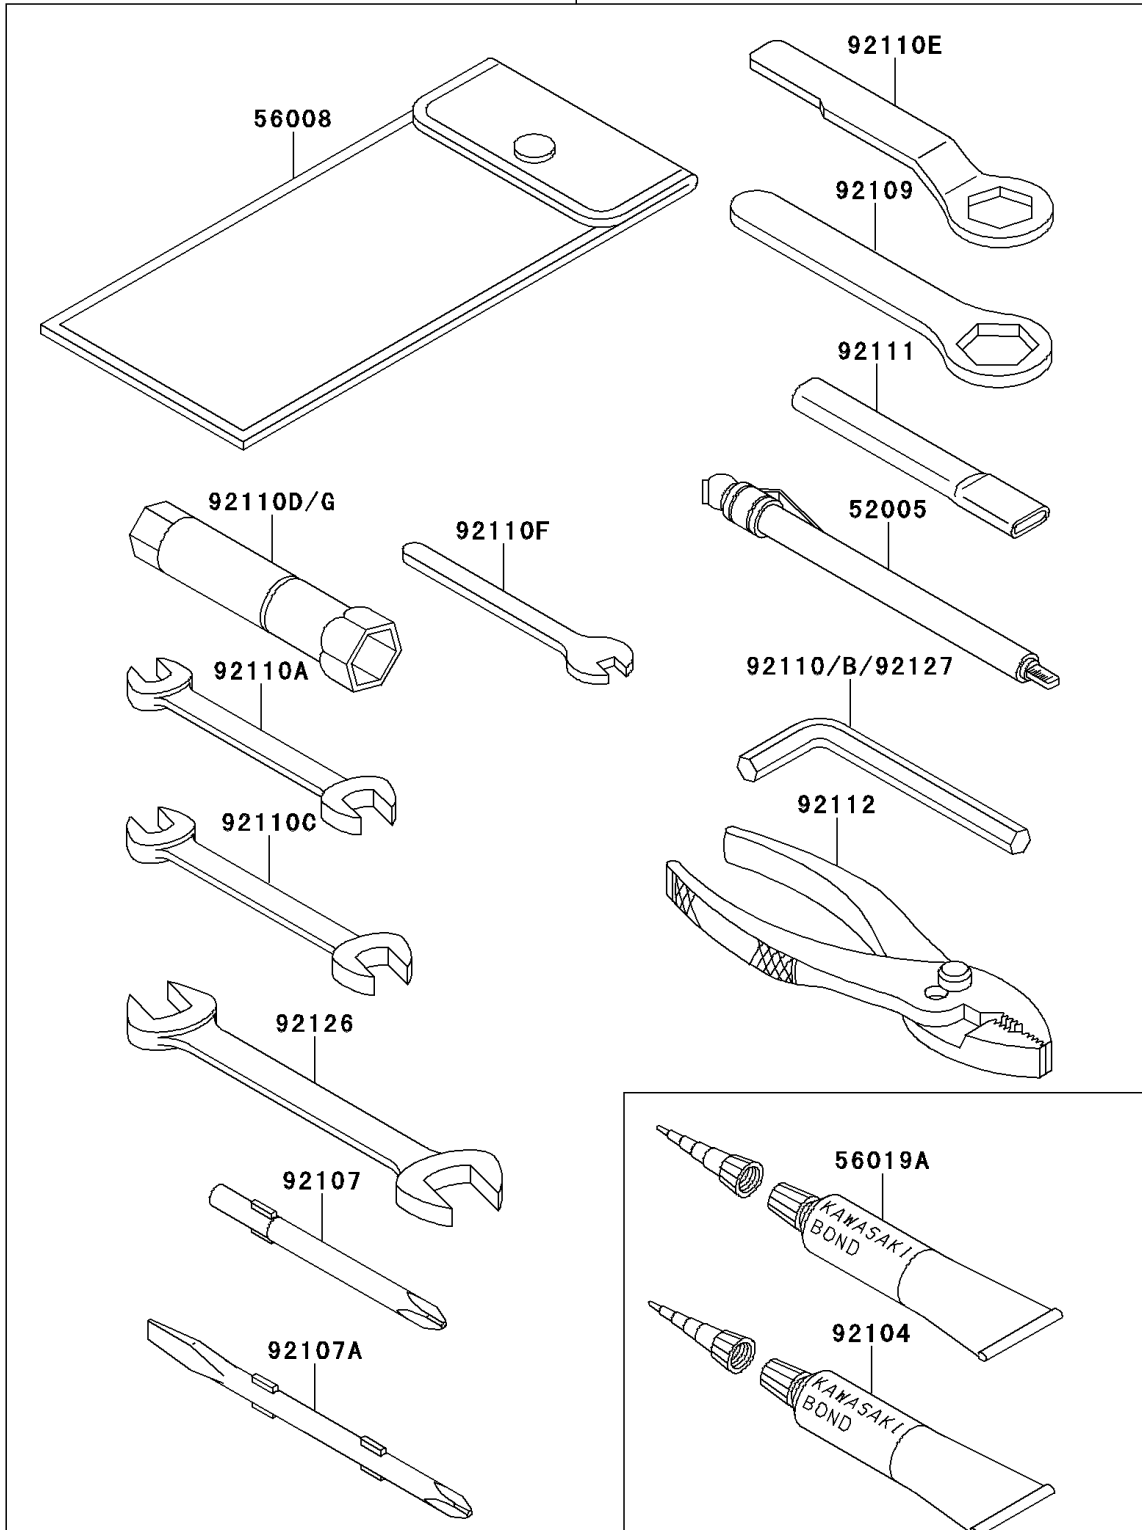

1996 GPZ 1100

PARTS DIAGRAM

Owner's Tools

56007

F2810

1996 GPZ 1100

PARTS LIST

Owner's Tools

Kawasaki

Let the Good Times Roll®

ITEM NAME

PART NUMBER

QUANTITY
