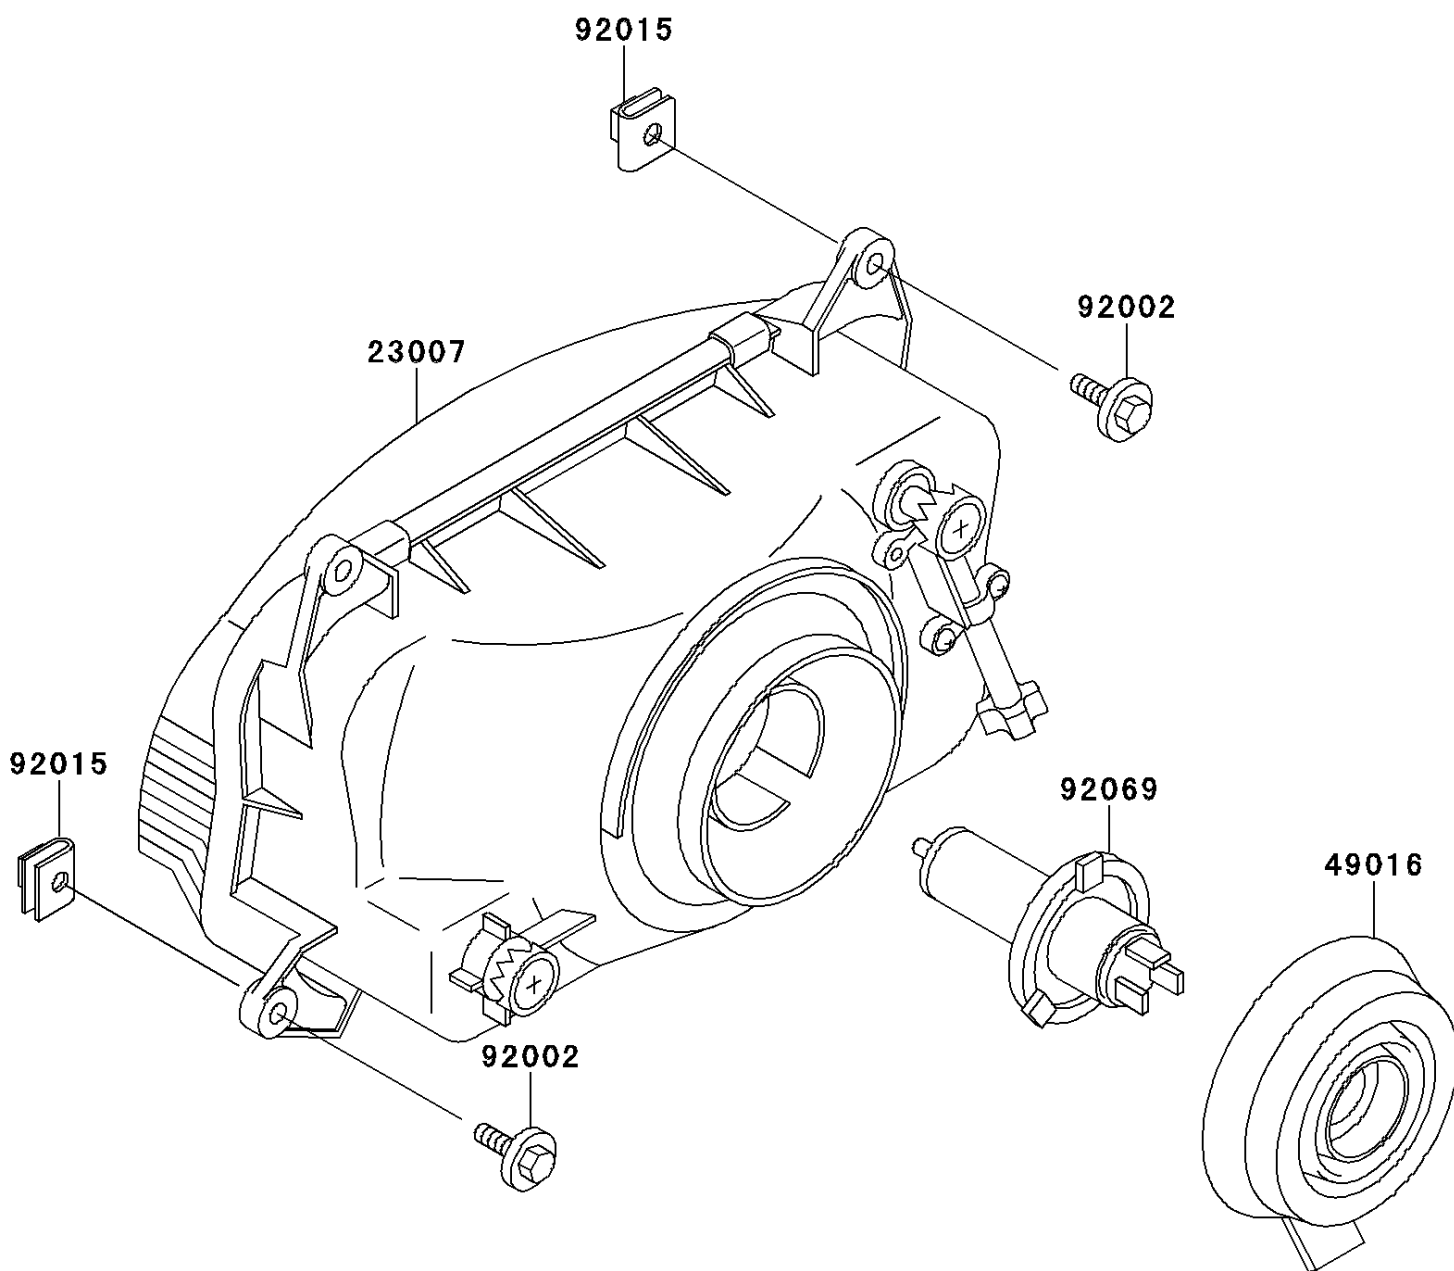

1996 GPZ 1100

PARTS DIAGRAM

Headlight(s)

Kawasaki

Let the Good Times Roll®

F2710

1996 GPZ 1100

PARTS LIST

Headlight(s)

ITEM NAME	PART NUMBER	QUANTITY
LENS-COMP,HEAD LAMP (Ref # 23007)	23007-1333	1
COVER-SEAL,HEAD LAMP SOCKET (Ref # 49016)	49016-1137	1
BOLT,6X25 (Ref # 92002)	92002-1320	4
NUT,6MM (Ref # 92015)	92015-1094	4
BULB,12V 60/55W,H4 (Ref # 92069)	92069-1002	1