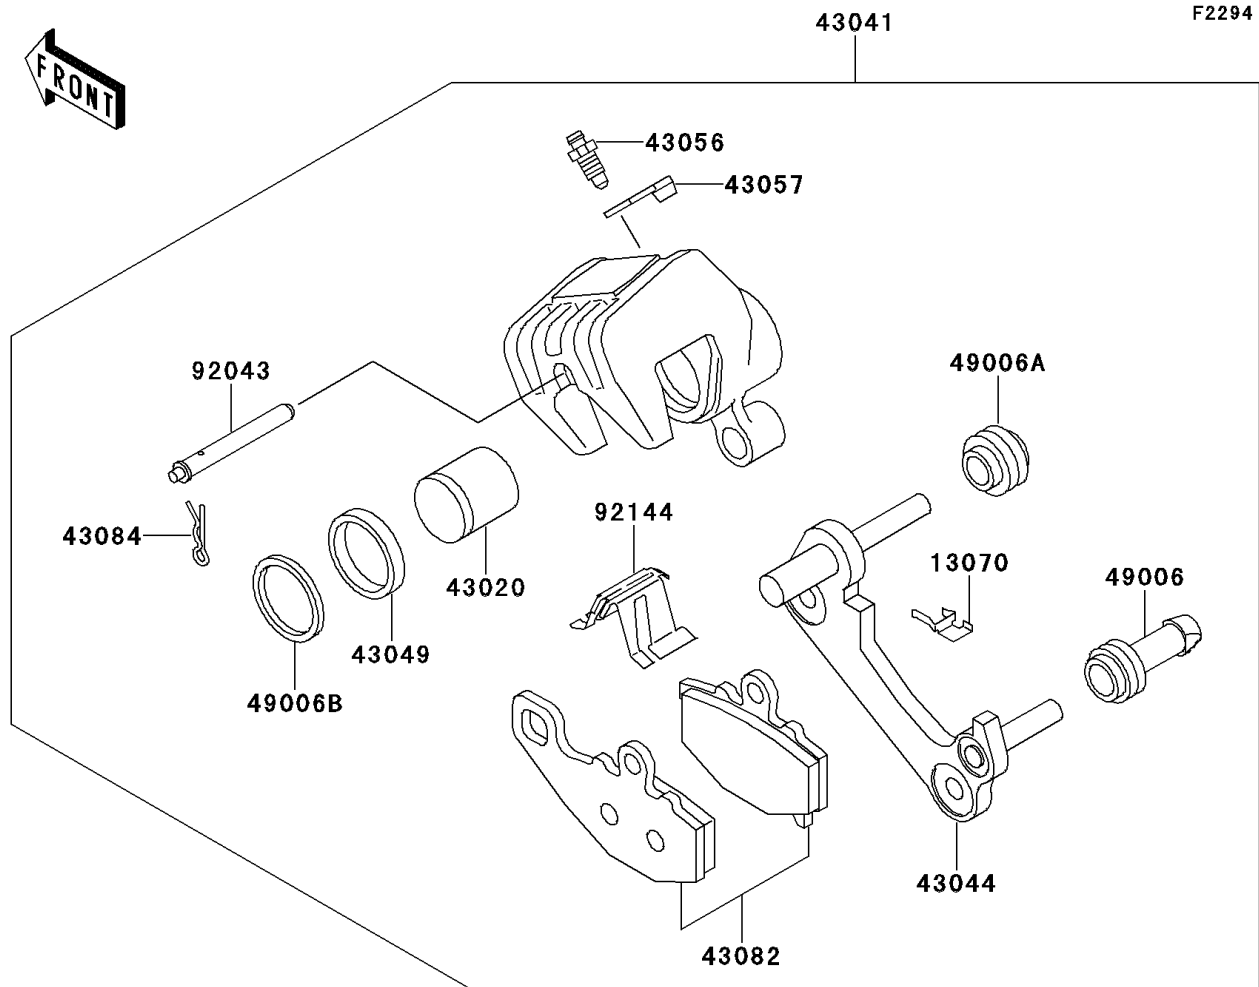

1995 GPZ 1100

PARTS DIAGRAM

Rear Brake

1995 GPZ 1100

PARTS LIST

Rear Brake

ITEM NAME

PART NUMBER

QUANTITY
