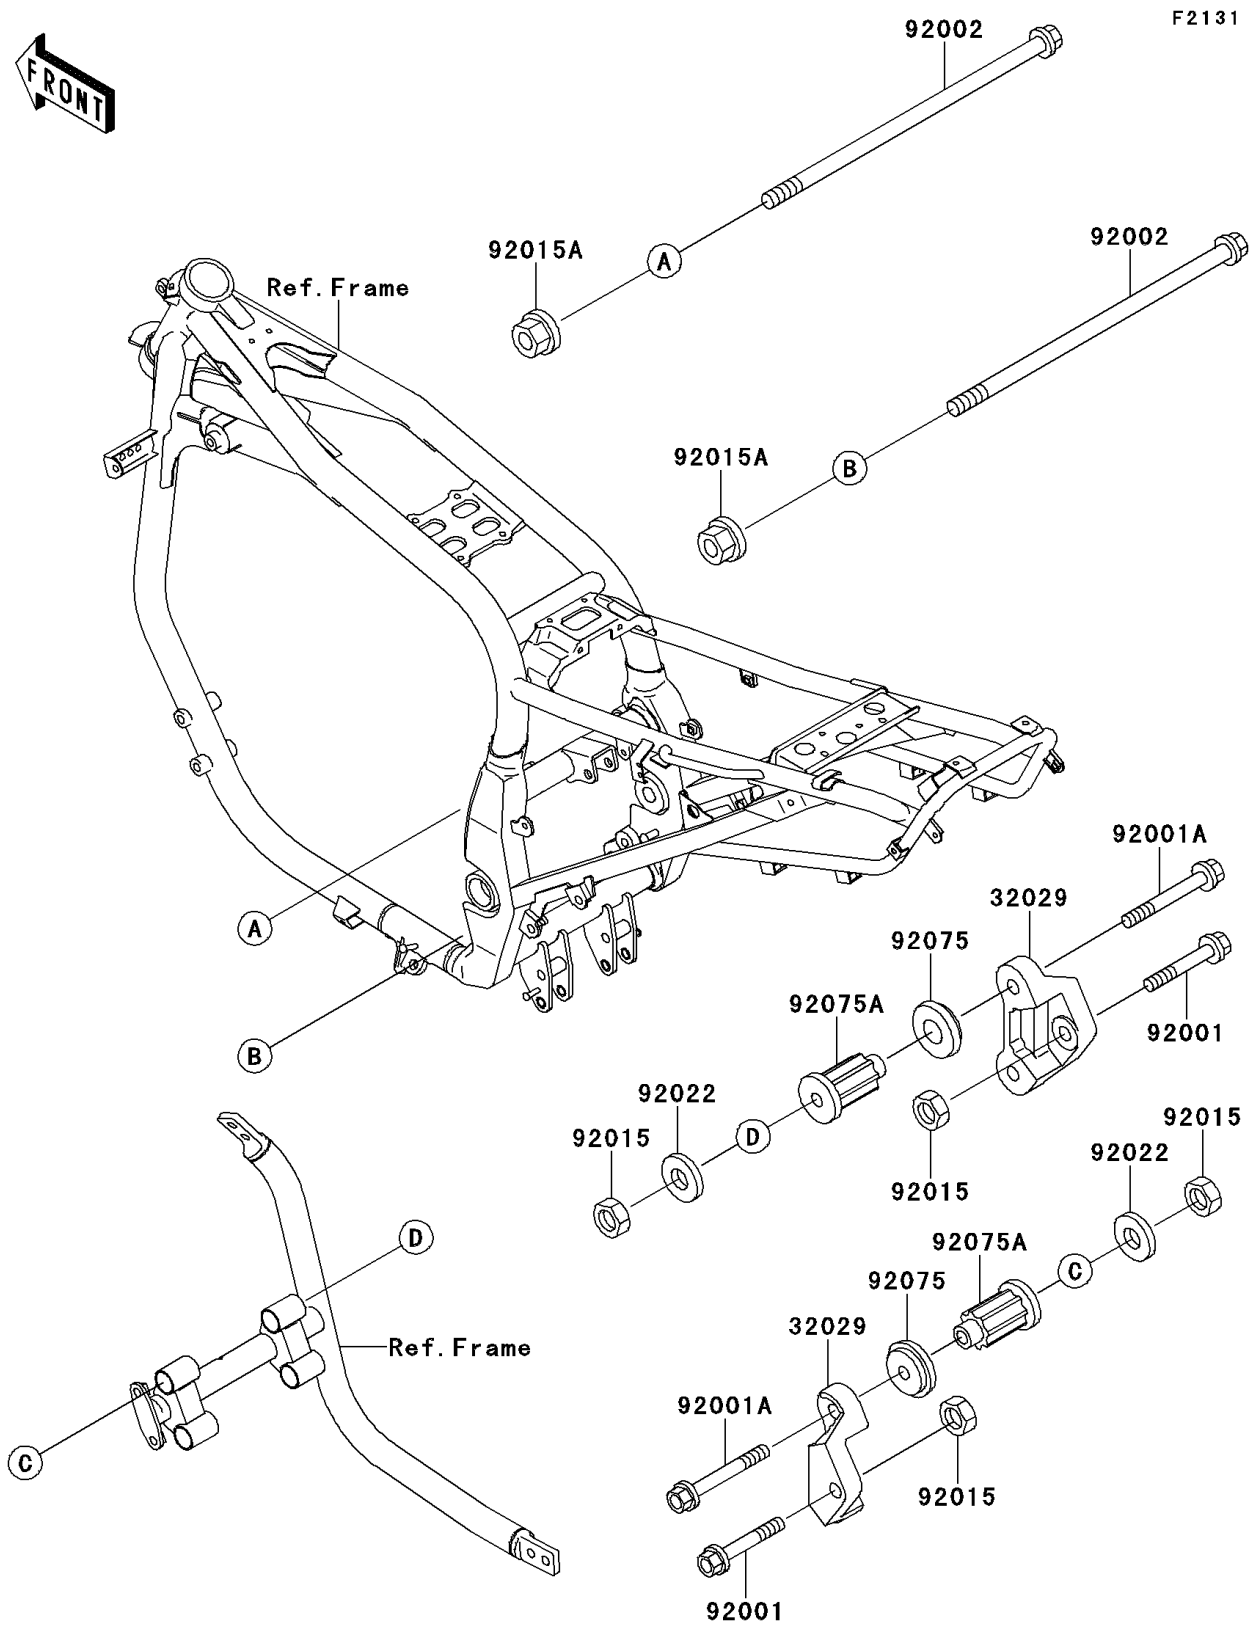

1996 GPZ 1100

PARTS DIAGRAM

Frame Fittings