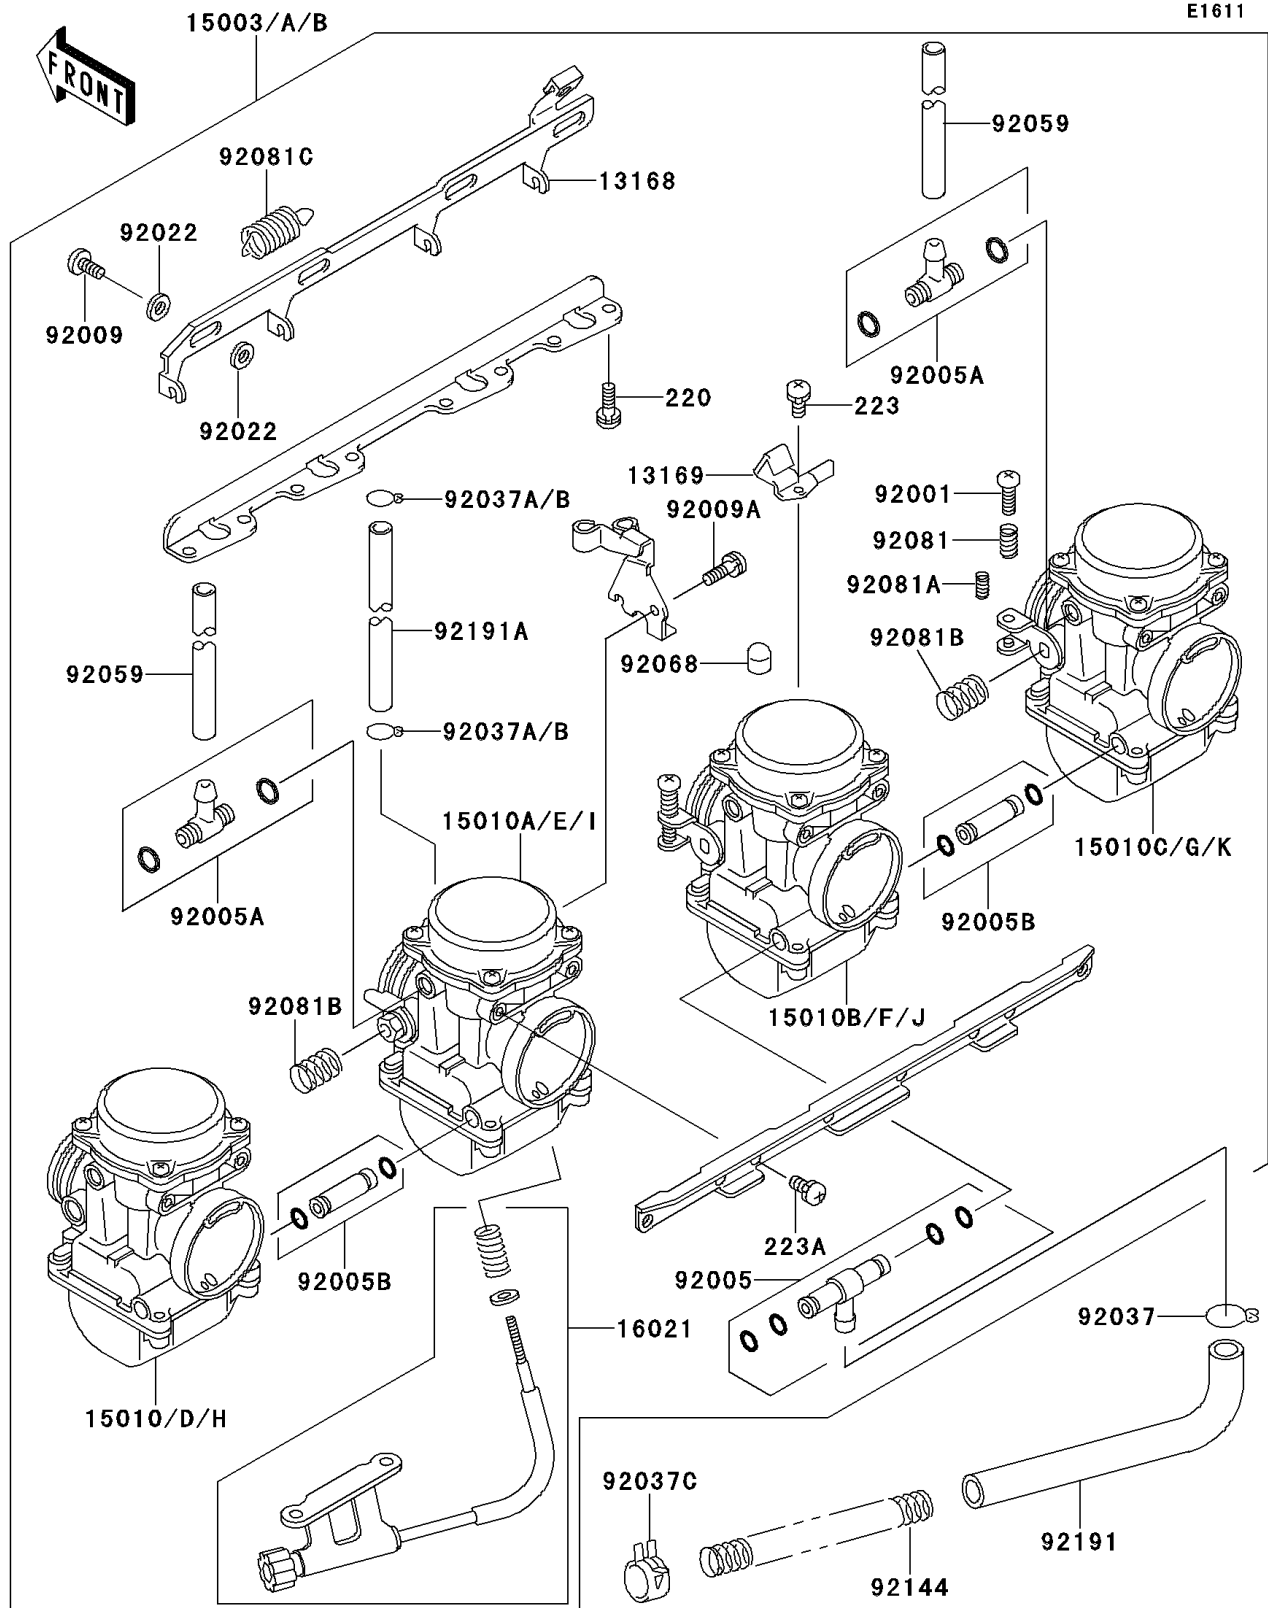

1996 GPZ 1100

PARTS DIAGRAM

Carburetor

1996 GPZ 1100

PARTS LIST

Carburetor

Kawasaki

Let the Good Times Roll®

ITEM NAME

PART NUMBER

QUANTITY
