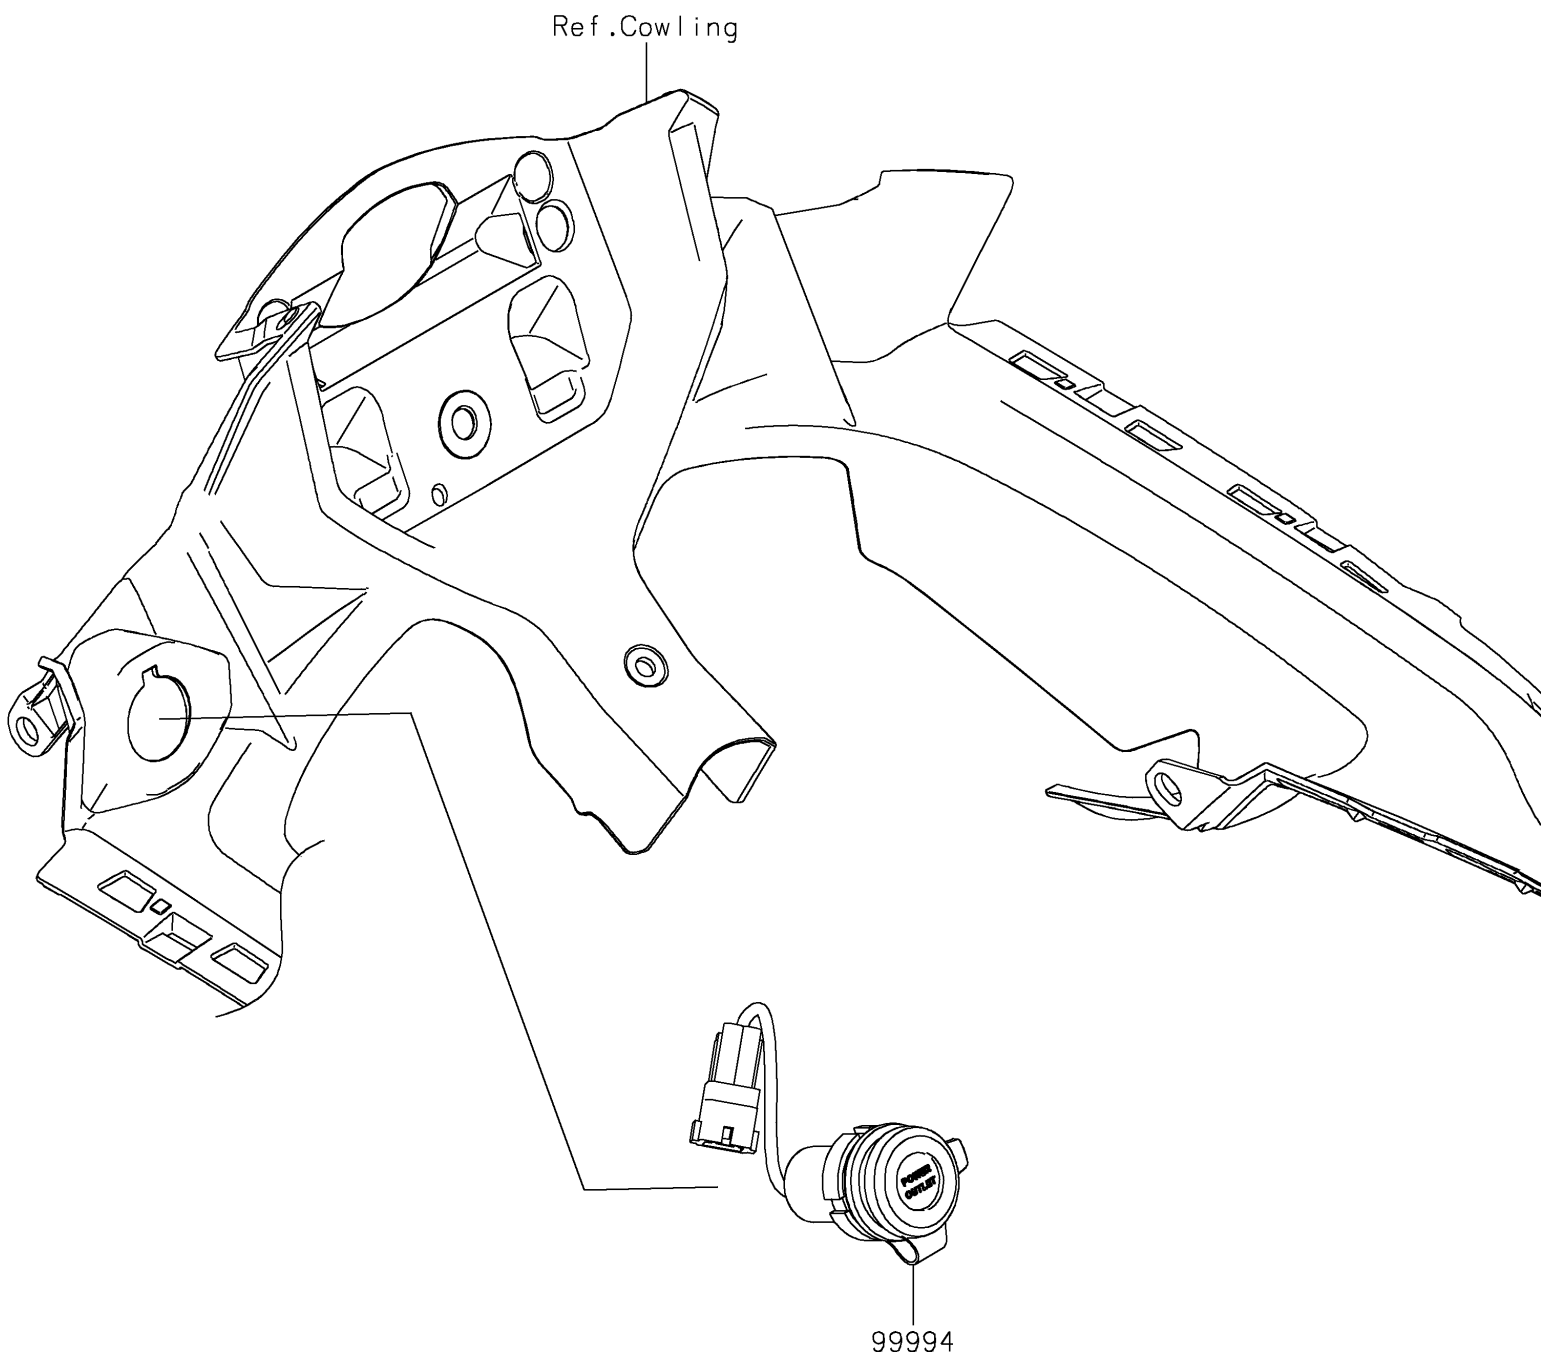

2023 NINJA® 650 KRT EDITION

PARTS DIAGRAM

Accessory(DC Output)

F2910J

2023 NINJA® 650 KRT EDITION

PARTS LIST

Accessory(DC Output)

ITEM NAME

PART NUMBER

QUANTITY
