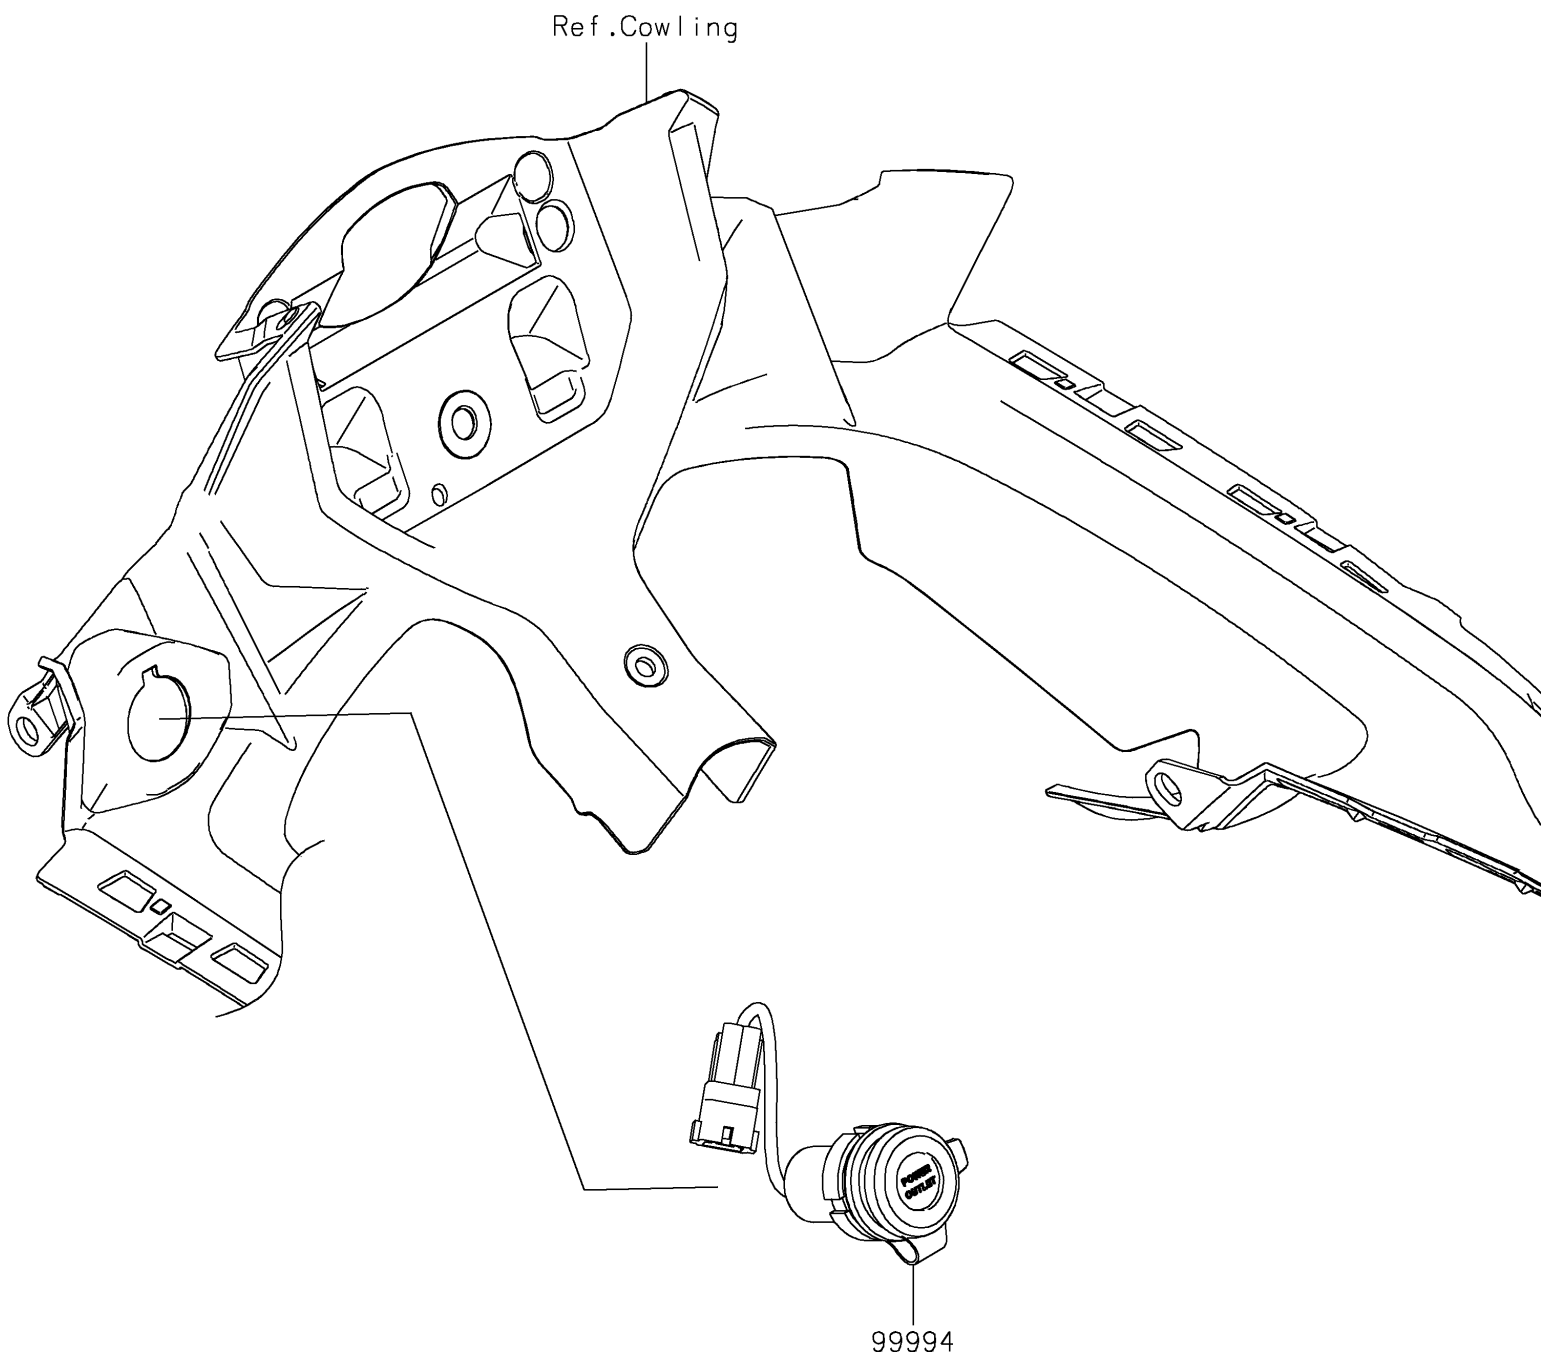

2023 Ninja® 650

PARTS DIAGRAM

Accessory(DC Output)

Kawasaki

Let the Good Times Roll®

F2910J

2023 Ninja® 650

PARTS LIST

Accessory(DC Output)

ITEM NAME	PART NUMBER	QUANTITY
DC OUTPUT(12V SOCKET) (Ref # 99994)	99994-1373	1