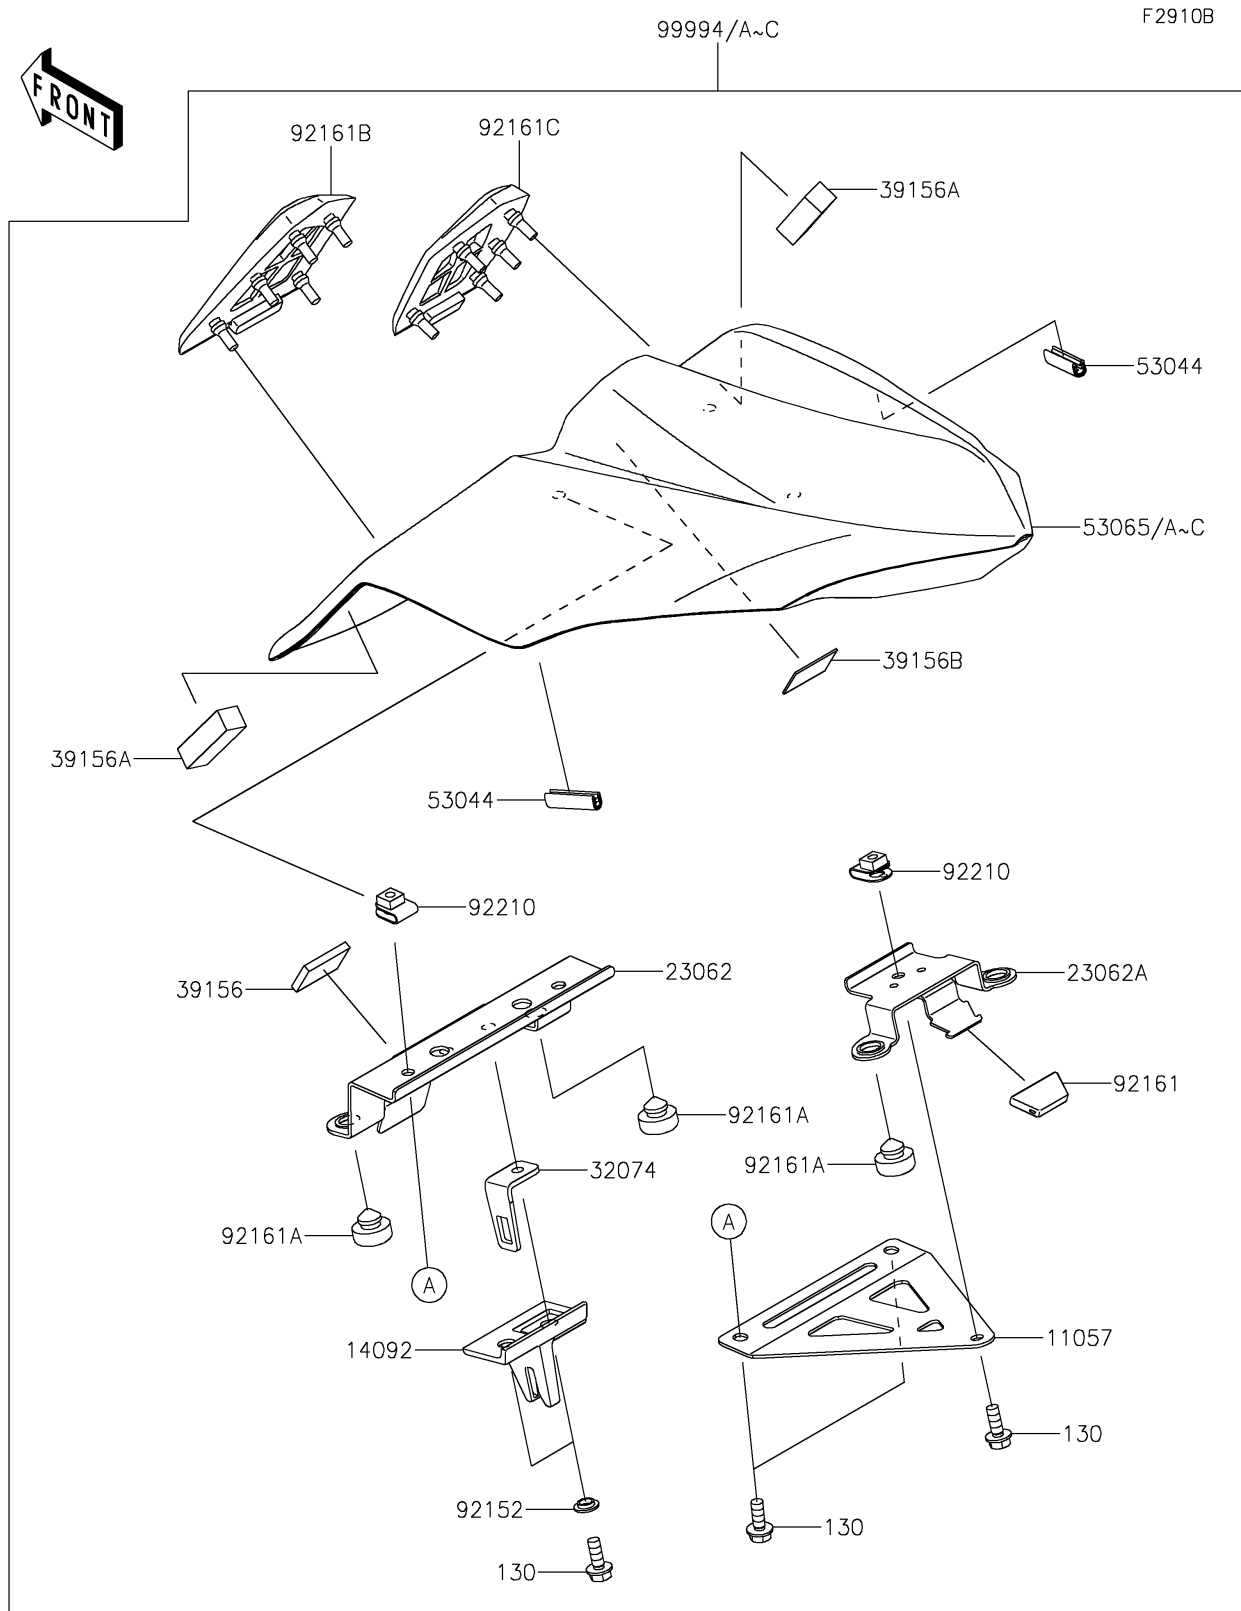

2023 Ninja® 650

PARTS DIAGRAM

Accessory(Pillion Seat Cover)

2023 Ninja® 650

PARTS LIST

Accessory(Pillion Seat Cover)

ITEM NAME	PART NUMBER	QUANTITY
BRACKET,SEAT COVER (Ref # 11057)	11057-0808	1
COVER (Ref # 14092)	14092-0248	1
BRACKET-COMP (Ref # 23062)	23062-0907	1
BRACKET-COMP (Ref # 23062A)	23062-0914	1
BRACKET-LOCK (Ref # 32074)	32074-0017	1
PAD,20X30X4 (Ref # 39156)	39156-0705	1
PAD,13X43X12 (Ref # 39156A)	39156-0978	2
PAD,20X30X1 (Ref # 39156B)	39156-2199	1
TRIM,L=30 (Ref # 53044)	53044-0001	2
COVER SEAT,M.F.R.GRAYSTONE (Ref # 53065)	53065-0039-35B	1
COVER SEAT,L.GREEN (Ref # 53065C)	53065-0039-777	1
COLLAR (Ref # 92152)	92152-0250	2
DAMPER (Ref # 92161)	92161-0629	1
DAMPER,10X20X8 (Ref # 92161A)	92161-0855	4
DAMPER,COVER SEAT,LH (Ref # 92161B)	92161-1855	1
DAMPER,COVER SEAT,RH (Ref # 92161C)	92161-1856	1
NUT,6MM (Ref # 92210)	92210-0277	3
PILLION SEAT COVER,GRAYSTONE (Ref # 99994)	99994-0796-35B	1
PILLION SEAT COVER,L.GREEN (Ref # 99994C)	99994-0796-777	1
BOLT-FLANGED,6X16 (Ref # 130)	130BA0616	5