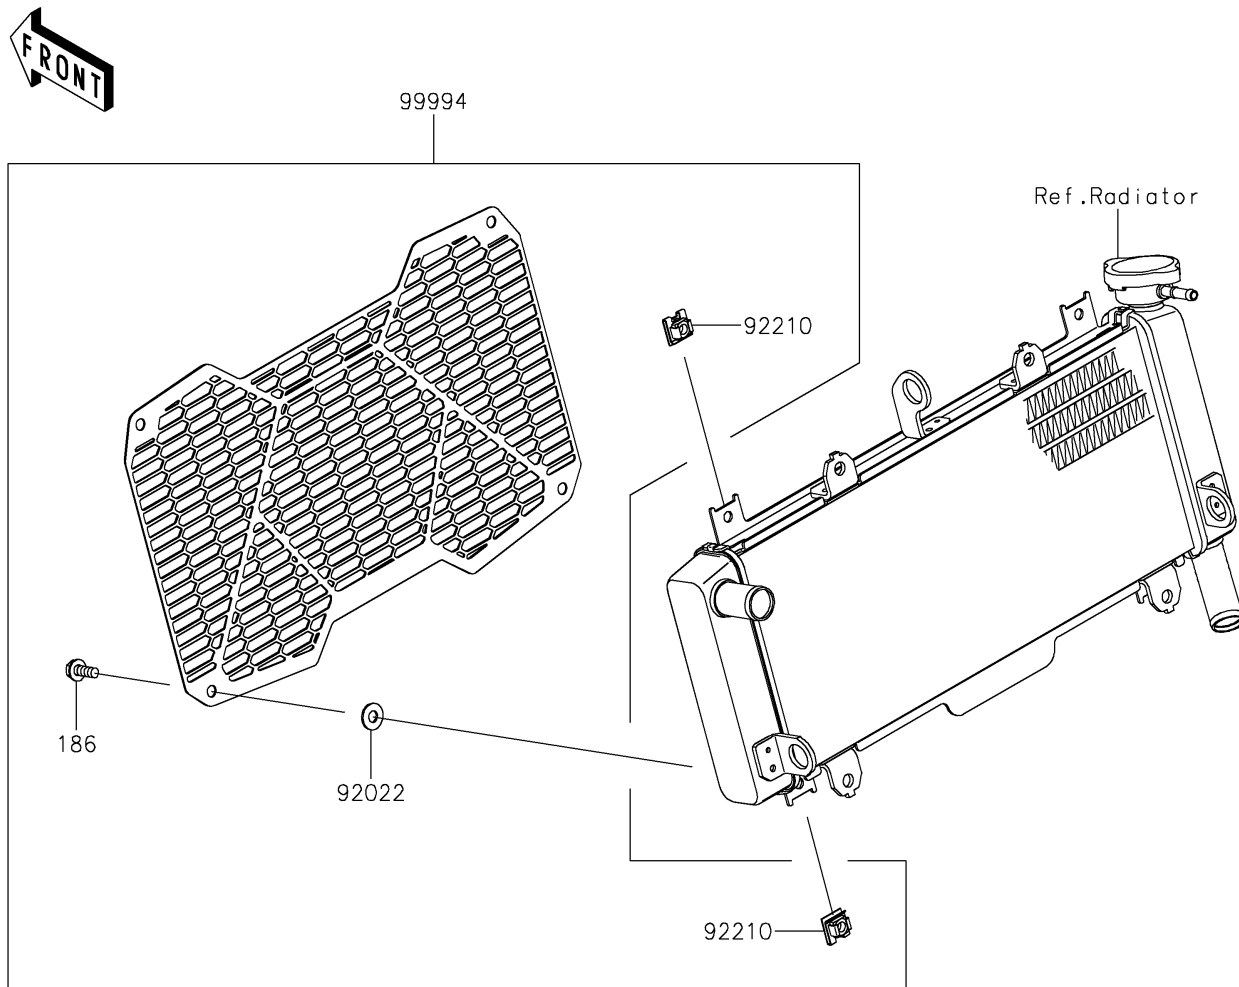

2024 Ninja® 650

PARTS DIAGRAM

Accessory(Radiator Screen and Cap)

F2910

Ref. Engine Cover(s)

2024 Ninja® 650

PARTS LIST

Accessory(Radiator Screen and Cap)

ITEM NAME	PART NUMBER	QUANTITY
WASHER,7X16X1.2 (Ref # 92022)	92022-024	4
NUT,CLIP,6MM (Ref # 92210)	92210-0867	4
KIT-ACCESSORY,RADIATOR SCREEN (Ref # 99994)	99994-0795	1
KIT-ACC,OIL FILLER CAP,BLACK (Ref # 99994A)	99994-1229	1
BOLT-UPSET-WP (Ref # 186)	186BA0616	4
O RING,20MM (Ref # 670)	670B2020	1