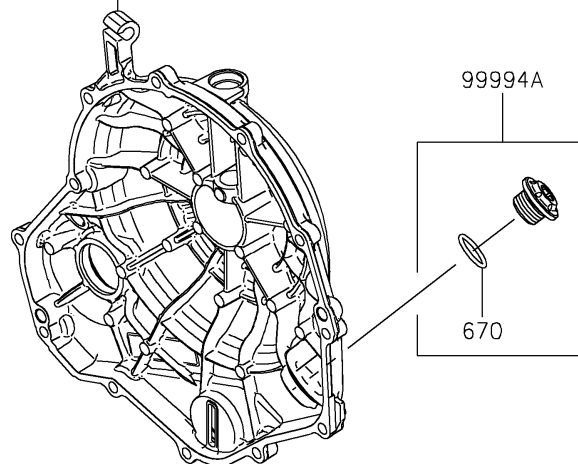

2024 Ninja® 650

PARTS DIAGRAM

Accessory(Radiator Screen and Cap)

F2910

Ref. Engine Cover(s)

2024 Ninja® 650

PARTS LIST

Accessory(Radiator Screen and Cap)

ITEM NAME	PART NUMBER	QUANTITY
WASHER,7X16X1.2 (Ref # 92022)	92022-024	4
NUT,CLIP,6MM (Ref # 92210)	92210-0867	4
KIT-ACCESSORY,RADIATOR SCREEN (Ref # 99994)	99994-0795	1
KIT-ACC,OIL FILLER CAP,BLACK (Ref # 99994A)	99994-1229	1
BOLT-UPSET-WP (Ref # 186)	186BA0616	4
O RING,20MM (Ref # 670)	670B2020	1