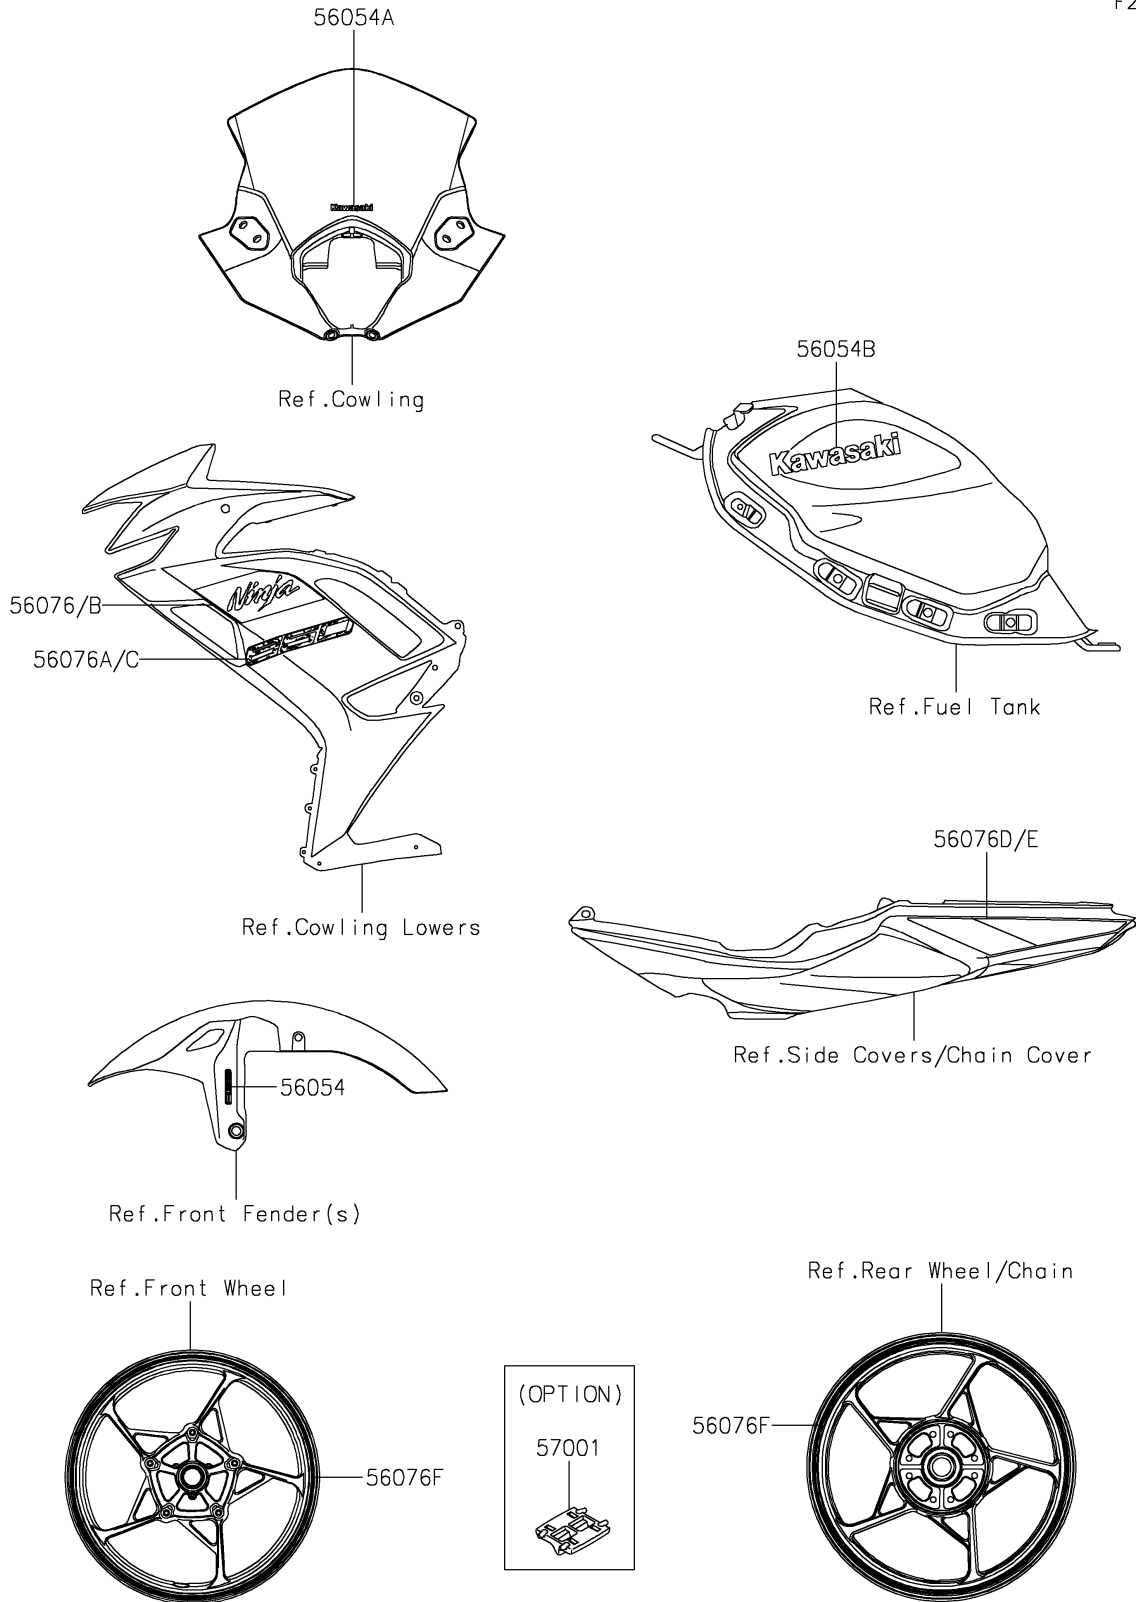

## PARTS DIAGRAM

Decals(White)(PPSAN/PPSAL)

F2861B

## PARTS LIST

Decals(White)(PPSAN/PPSAL)

**ITEM NAME**

**PART NUMBER**

**QUANTITY**

---