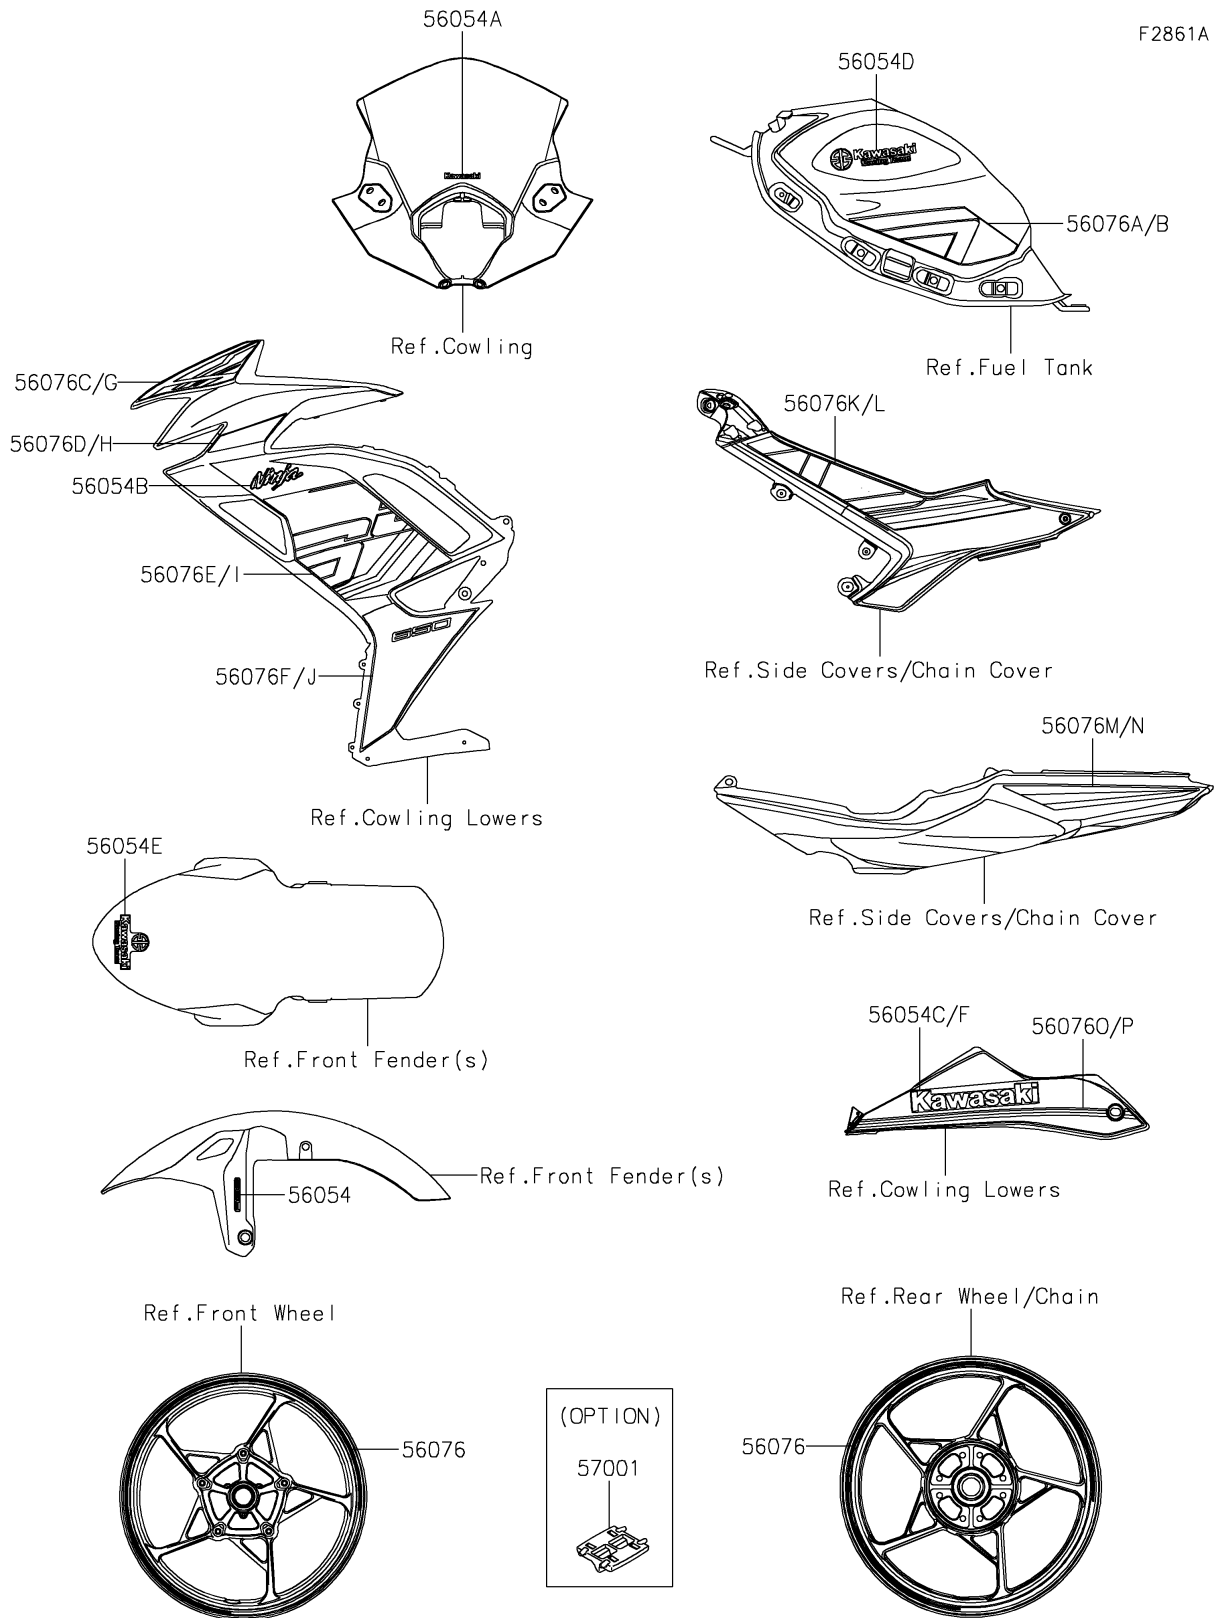

2024 Ninja® 650

PARTS DIAGRAM

Decals(L.Green)(PPSAN/PPSAL)

2024 Ninja® 650

PARTS LIST

Decals(L.Green)(PPSAN/PPSAL)

ITEM NAME

PART NUMBER

QUANTITY
