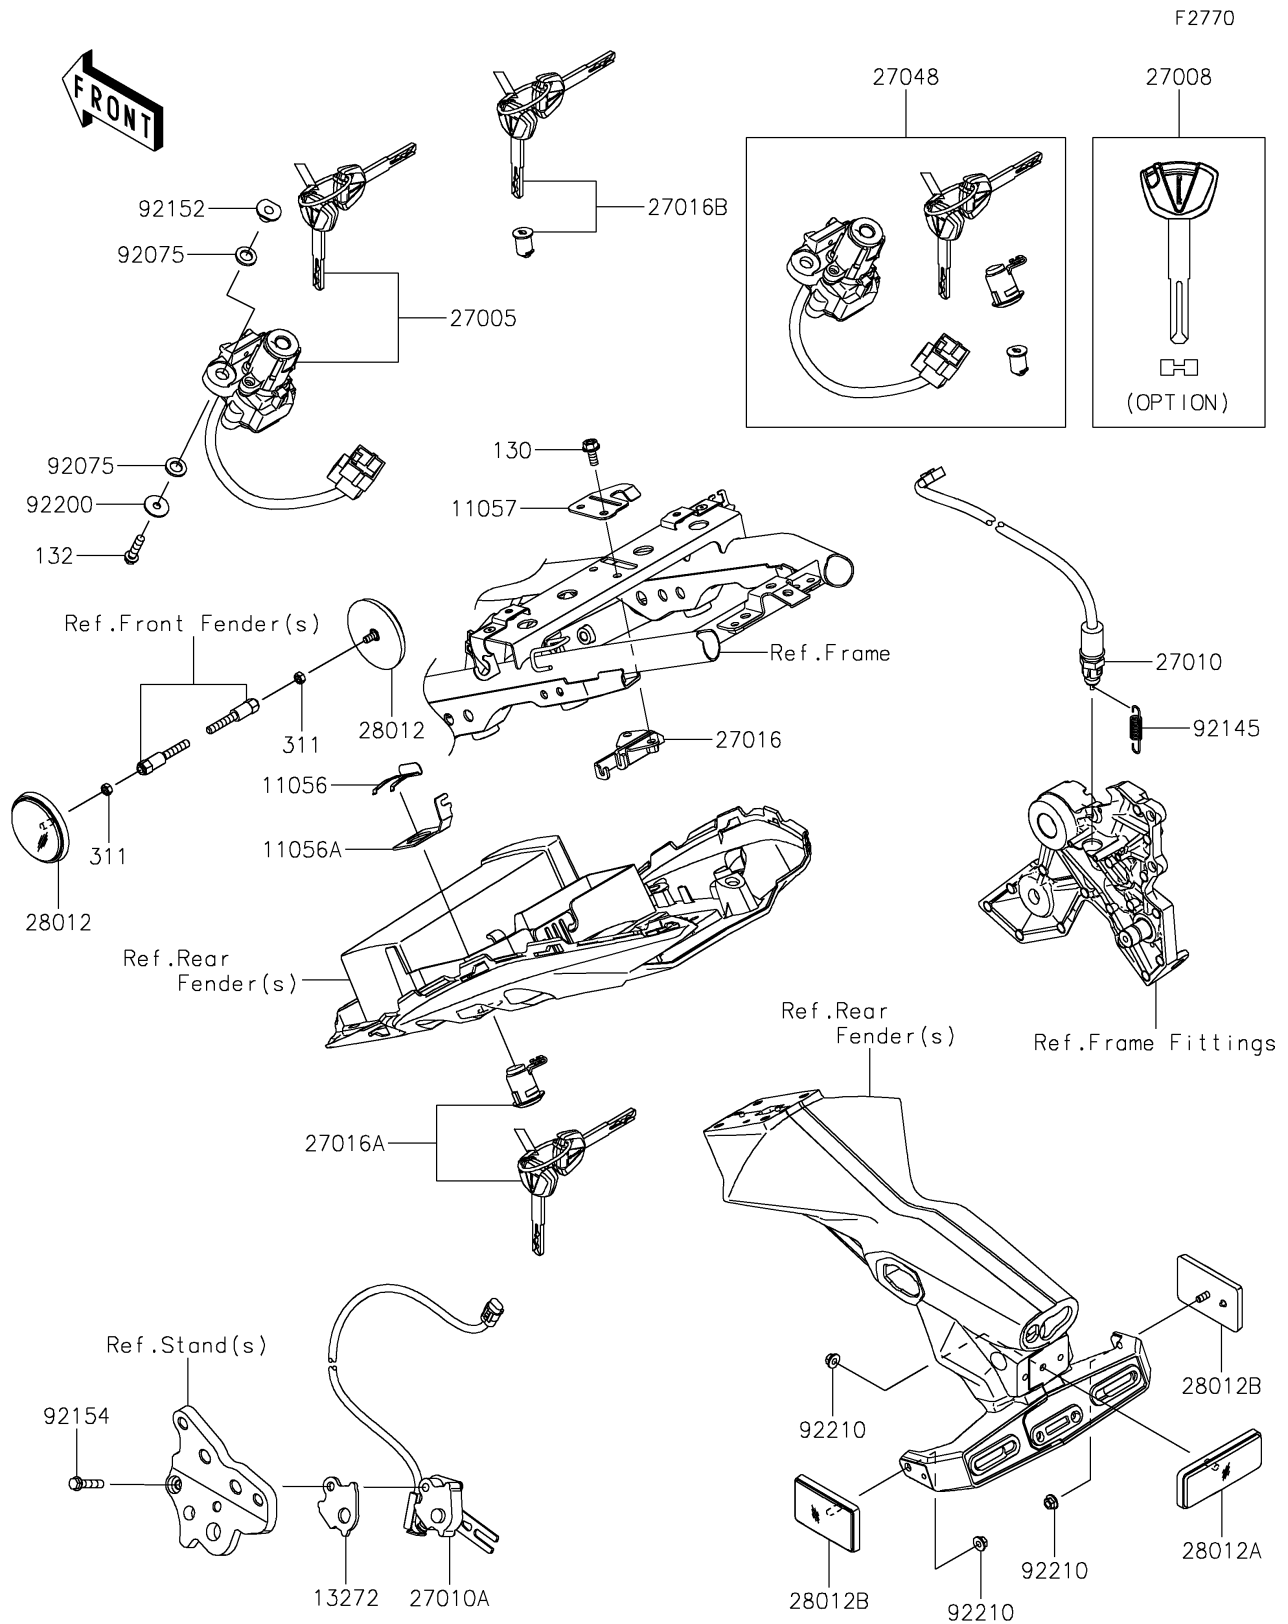

2024 Ninja® 650

PARTS DIAGRAM

Ignition Switch/Locks/Reflectors

2024 Ninja® 650

PARTS LIST

Ignition Switch/Locks/Reflectors

ITEM NAME

PART NUMBER

QUANTITY
