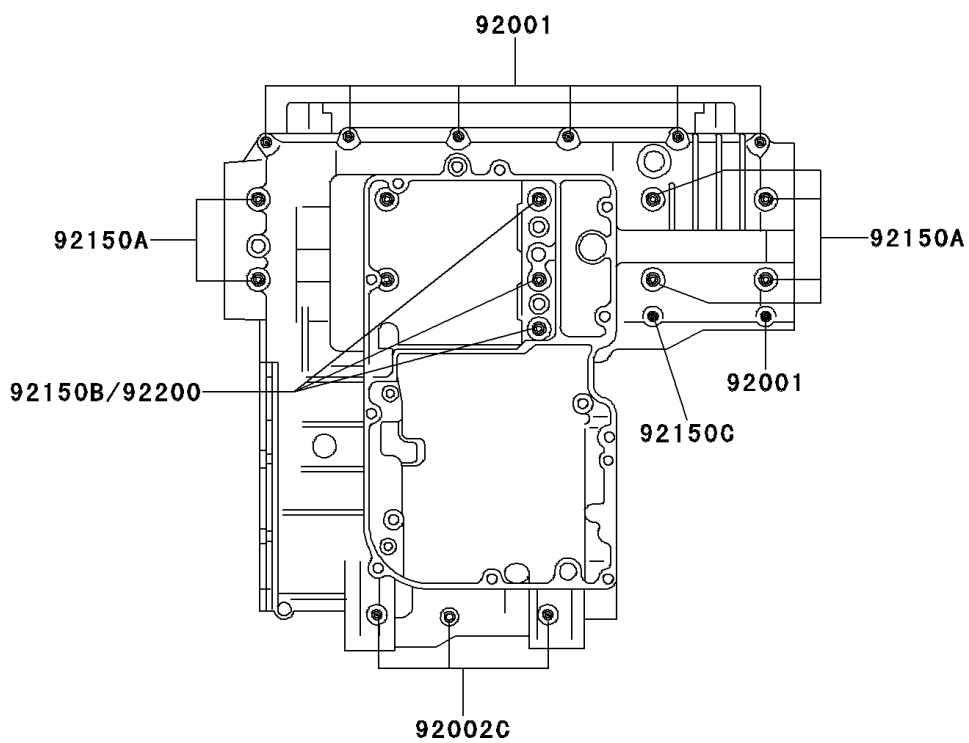

1996 GPZ 1100

PARTS DIAGRAM

Crankcase Bolt Pattern

Kawasaki

Let the Good Times Roll®

E1412

Upper Case

Lower Case

1996 GPZ 1100

PARTS LIST

Crankcase Bolt Pattern

Kawasaki

Let the Good Times Roll®

ITEM NAME

PART NUMBER

QUANTITY
