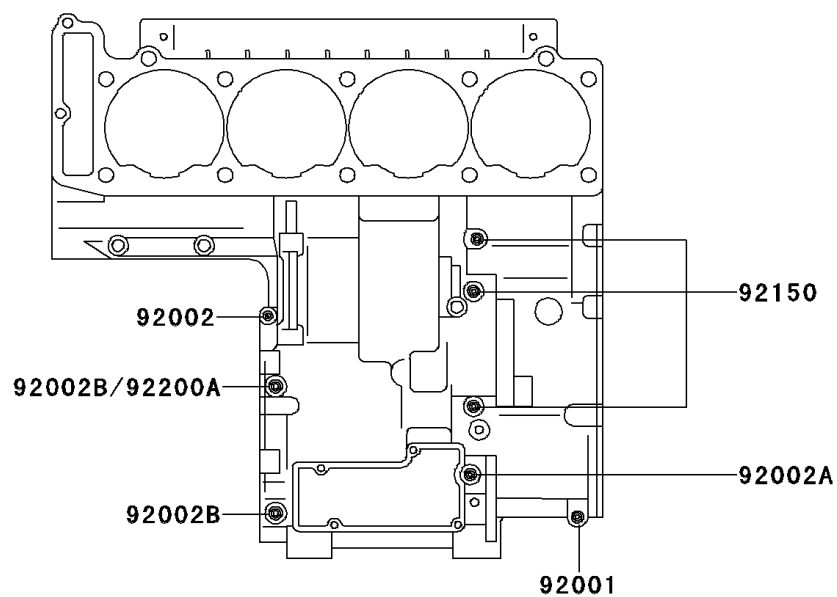

1996 GPZ 1100

PARTS DIAGRAM

Crankcase Bolt Pattern

Kawasaki

Let the Good Times Roll®

E1412

Upper Case

Lower Case

1996 GPZ 1100

PARTS LIST

Crankcase Bolt Pattern

Kawasaki

Let the Good Times Roll®

ITEM NAME

PART NUMBER

QUANTITY
