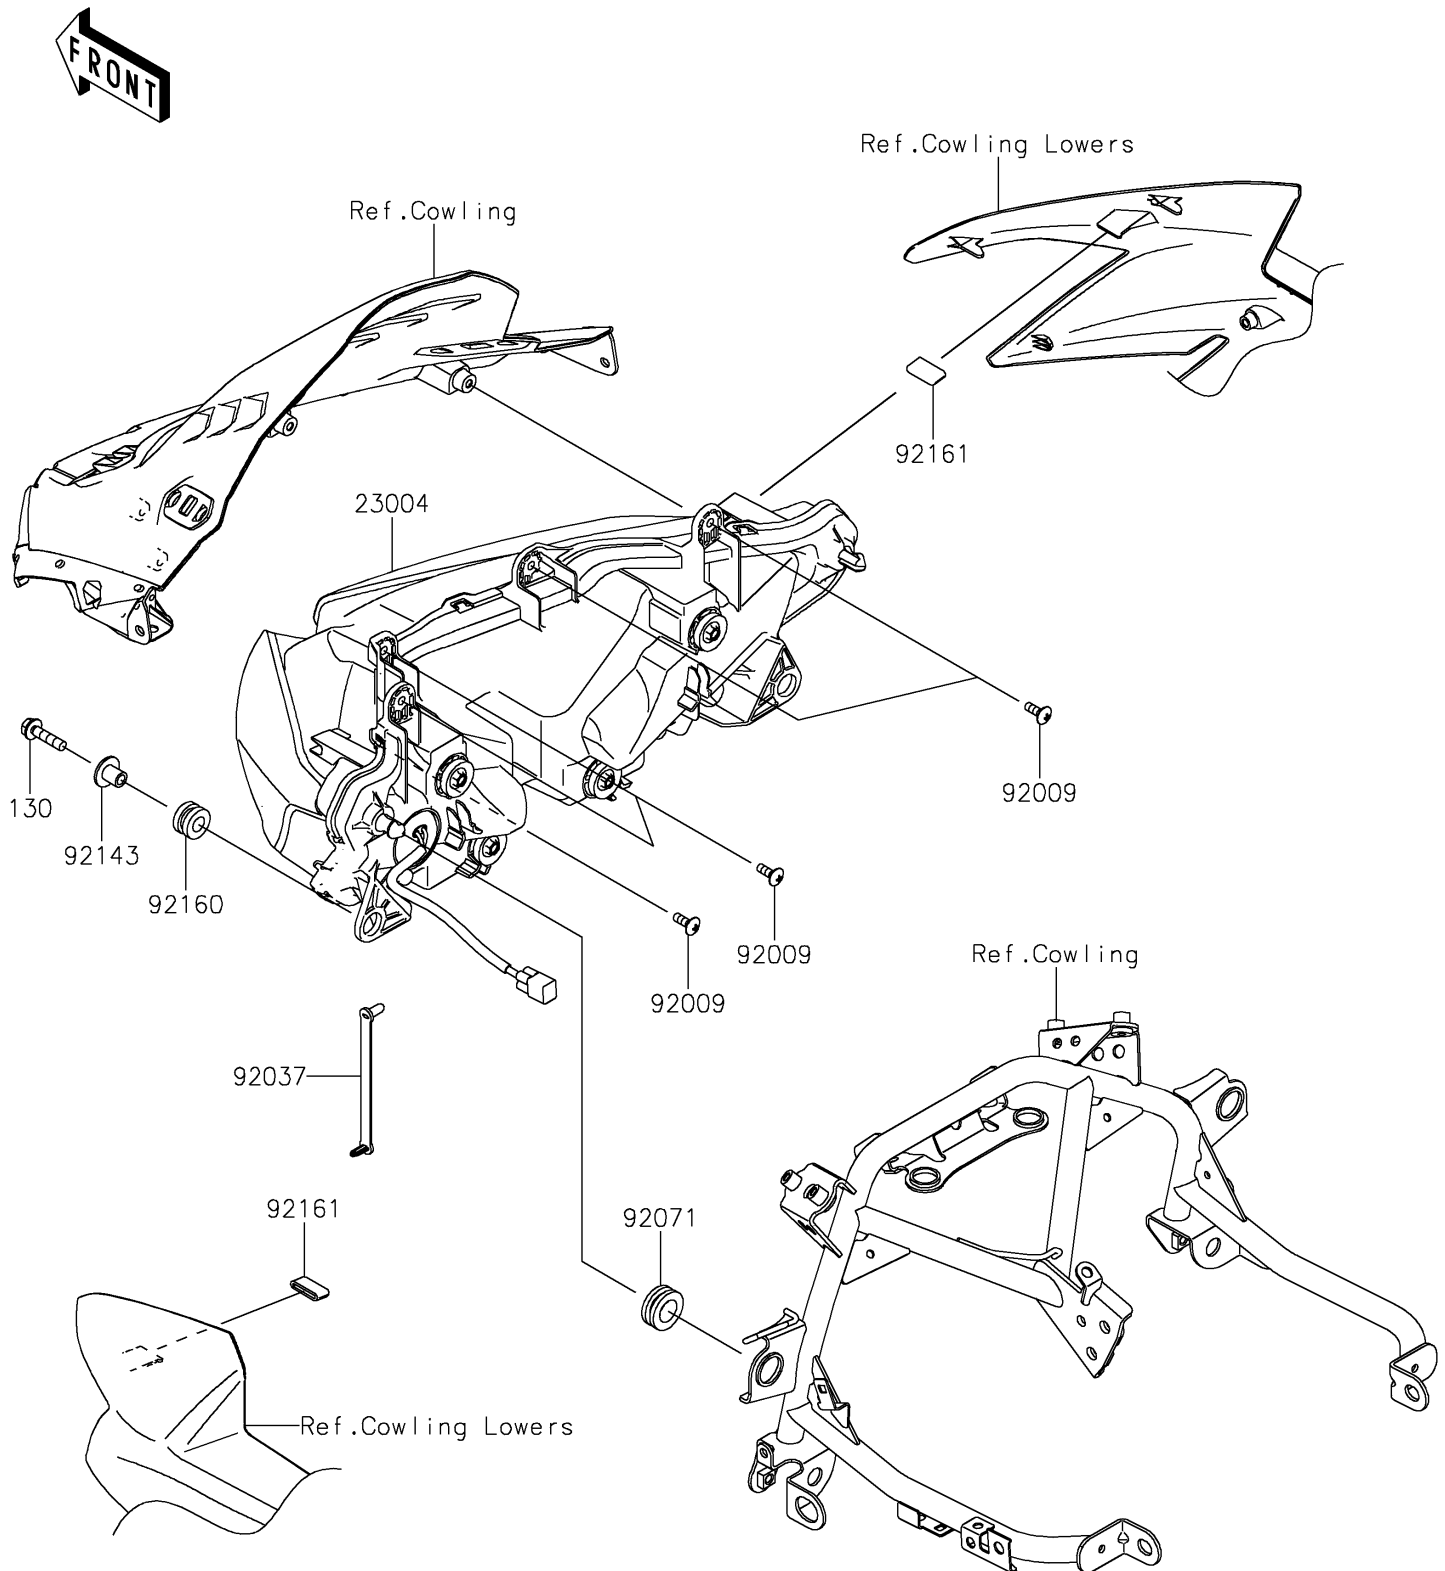

2023 NINJA® 650 KRT EDITION

PARTS DIAGRAM

Headlight(s)

F2710

2023 NINJA® 650 KRT EDITION

PARTS LIST

Headlight(s)

ITEM NAME

PART NUMBER

QUANTITY
