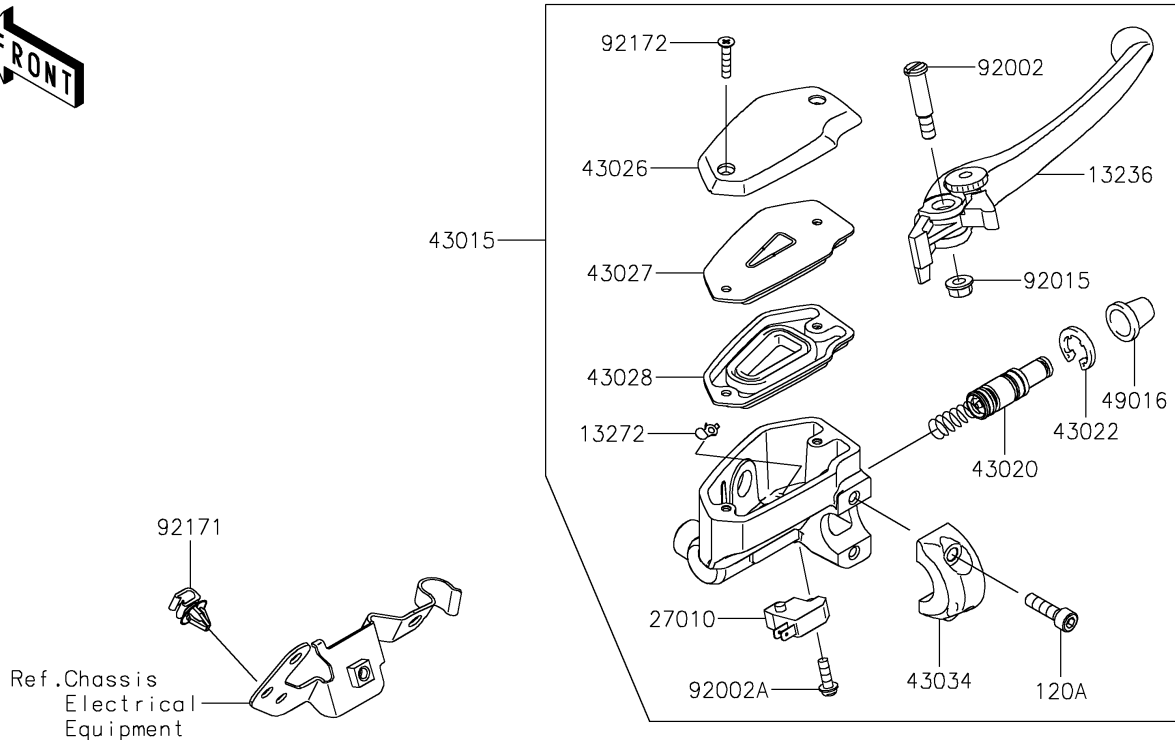

## PARTS DIAGRAM Front Master Cylinder

F2291

## PARTS LIST

### Front Master Cylinder

ITEM NAME	PART NUMBER	QUANTITY
-----------	-------------	----------

---