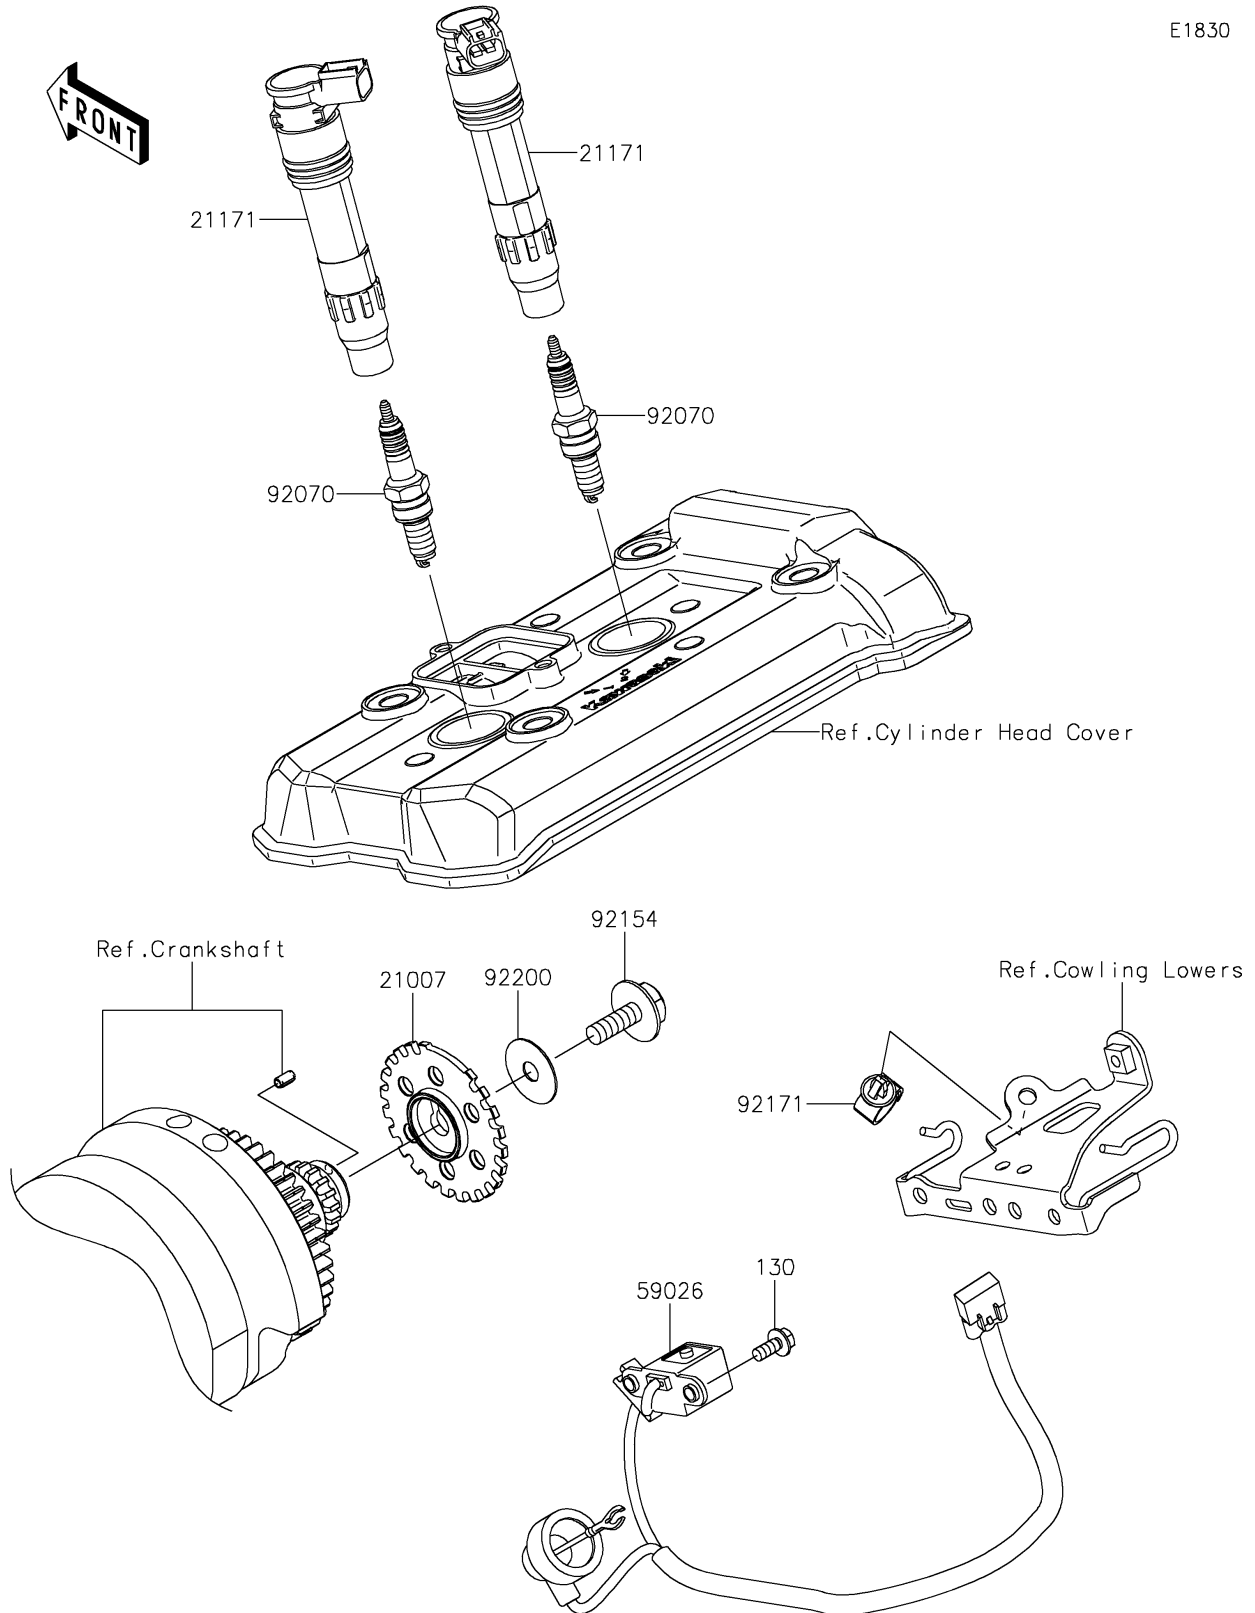

2024 Ninja® 650

PARTS DIAGRAM

Ignition System

E1830

2024 Ninja® 650

PARTS LIST

Ignition System

ITEM NAME	PART NUMBER	QUANTITY
ROTOR,PULSING (Ref # 21007)	21007-0053	1
COIL-ASSY-IGNITION (Ref # 21171)	21171-0033	2
COIL-PULSING (Ref # 59026)	59026-0045	1
PLUG-SPARK,CR9EIA(NGK) (Ref # 92070)	92070-0014	2
BOLT,FLANGED,8X23 (Ref # 92154)	92154-0187	1
CLAMP,13MM DIA. (Ref # 92171)	92171-1415	1
WASHER,8.5X28X0.8 (Ref # 92200)	92200-0274	1
BOLT-FLANGED,5X12 (Ref # 130)	130BA0512	2