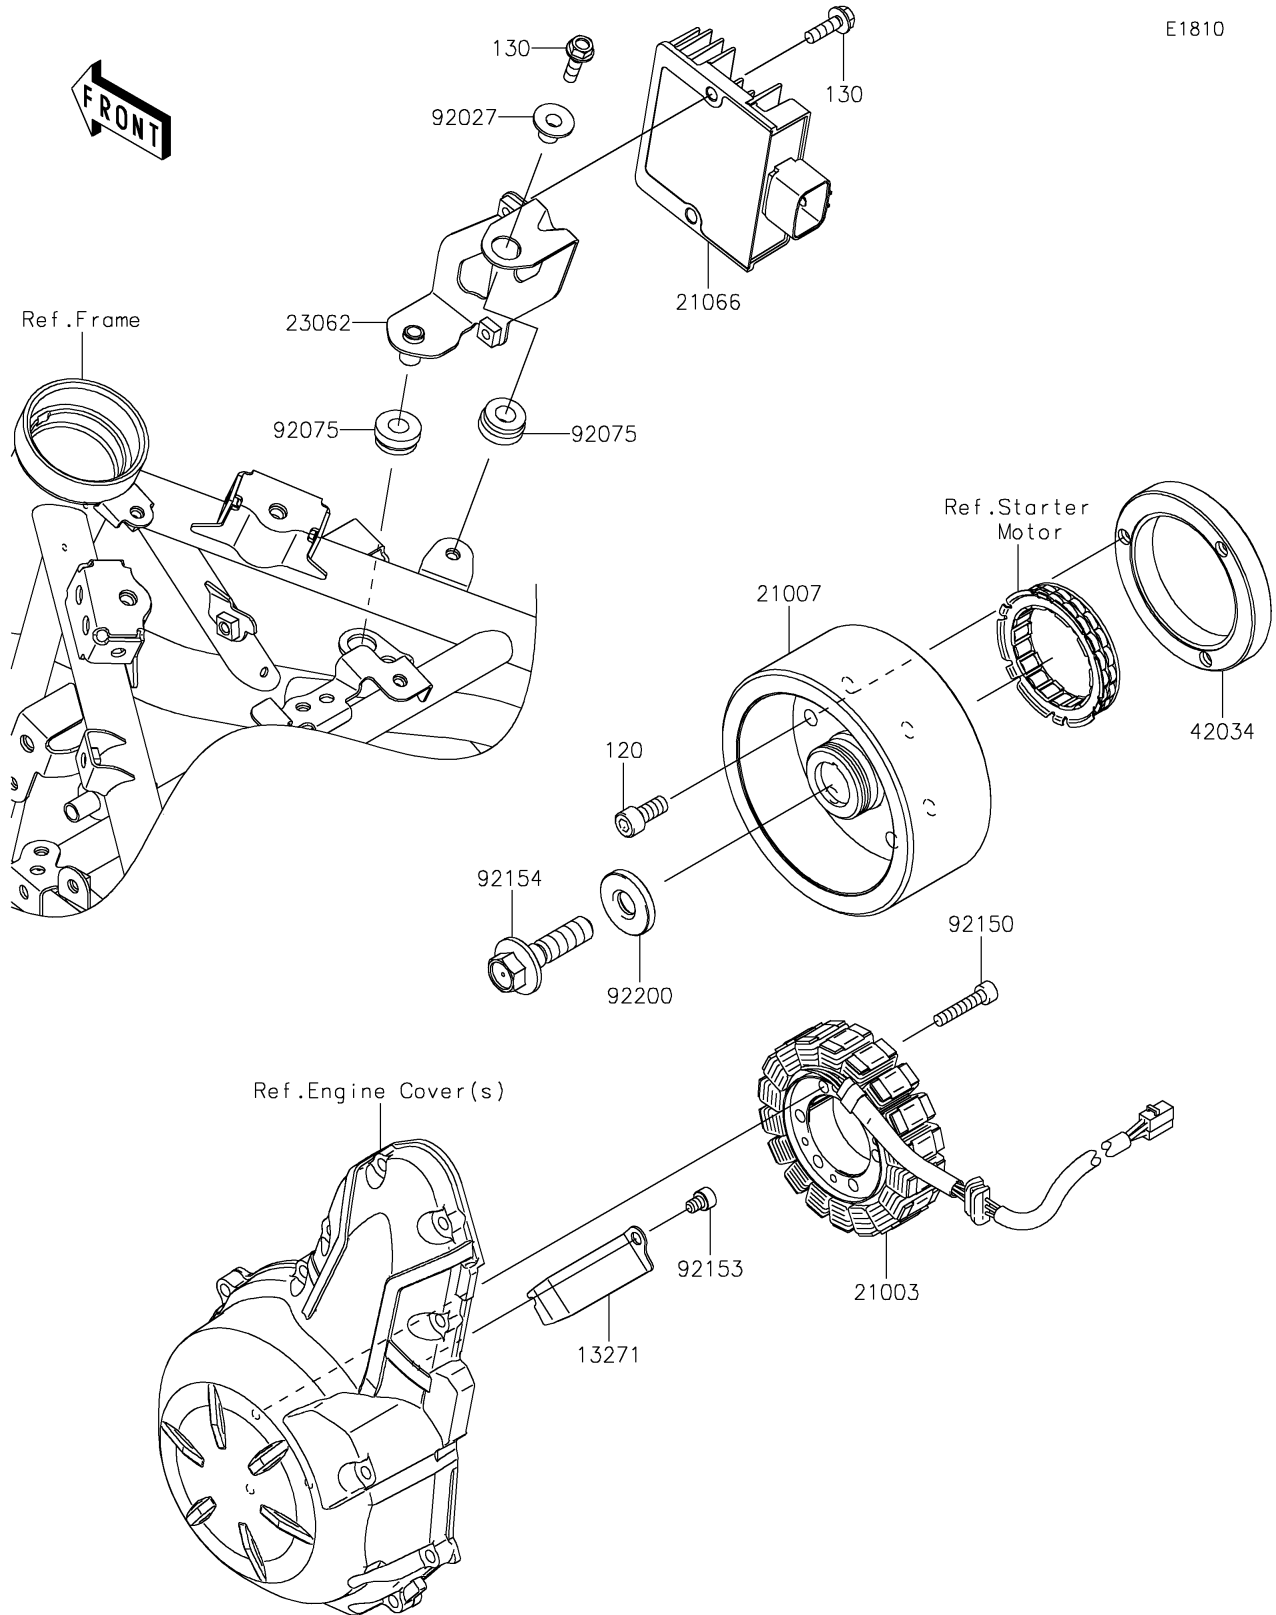

2024 Ninja® 650

PARTS DIAGRAM

Generator

2024 Ninja® 650

PARTS LIST

Generator

ITEM NAME	PART NUMBER	QUANTITY
PLATE (Ref # 13271)	13271-0952	1
STATOR (Ref # 21003)	21003-0206	1
ROTOR (Ref # 21007)	21007-0601	1
REGULATOR-VOLTAGE (Ref # 21066)	21066-0750	1
BRACKET-COMP,REGULATOR (Ref # 23062)	23062-0906	1
COUPLING (Ref # 42034)	42034-1143	1
COLLAR,FLANGED,L=12.1,BLACK (Ref # 92027)	92027-1651	1
DAMPER (Ref # 92075)	92075-277	2
BOLT,SOCKET,6X30 (Ref # 92150)	92150-1433	3
BOLT,SOCKET,6X8 (Ref # 92153)	92153-1414	1
BOLT,FLANGED,12X45 (Ref # 92154)	92154-1812	1
WASHER,12X33X5 (Ref # 92200)	92200-0220	1
BOLT-SOCKET,8X18 (Ref # 120)	120CA0818	3
BOLT-FLANGED,6X20 (Ref # 130)	130BA0620	3