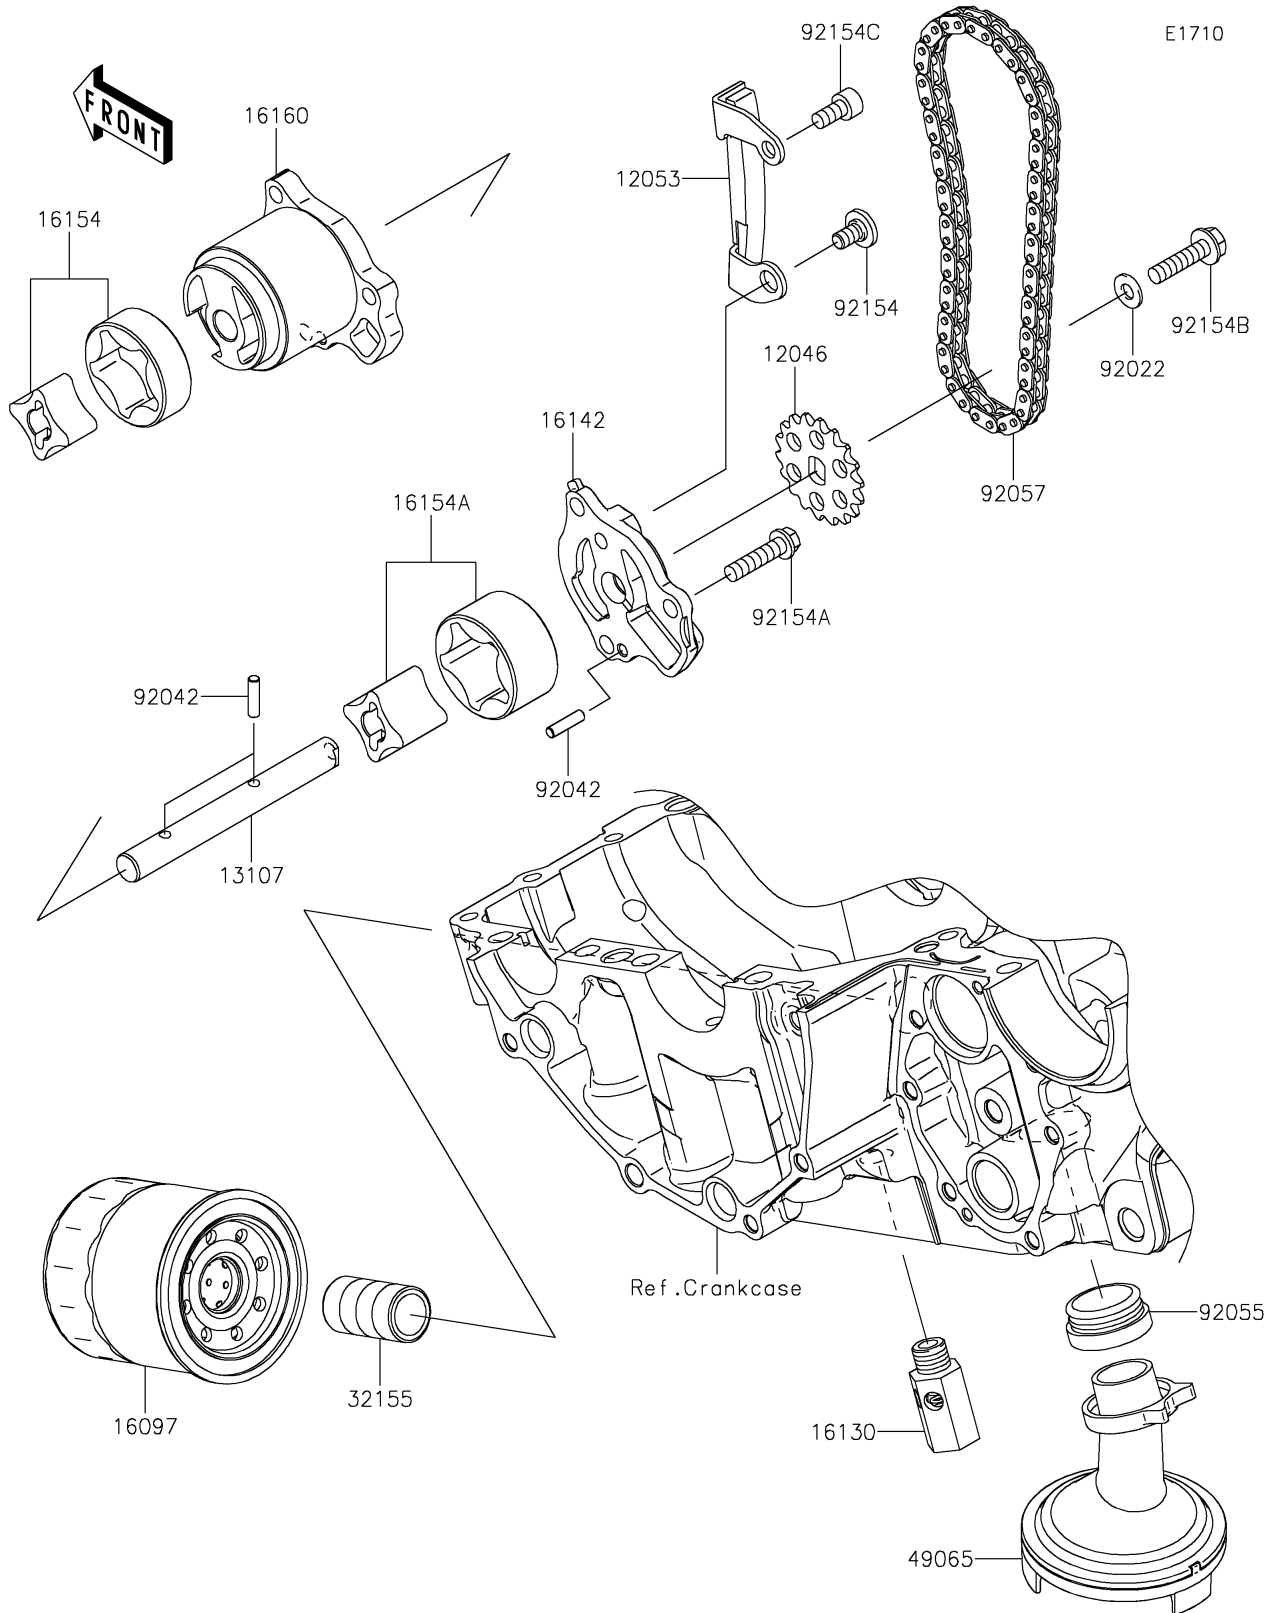

2024 Ninja® 650

PARTS DIAGRAM

Oil Pump/Oil Filter

2024 Ninja® 650

PARTS LIST

Oil Pump/Oil Filter

ITEM NAME

PART NUMBER

QUANTITY
