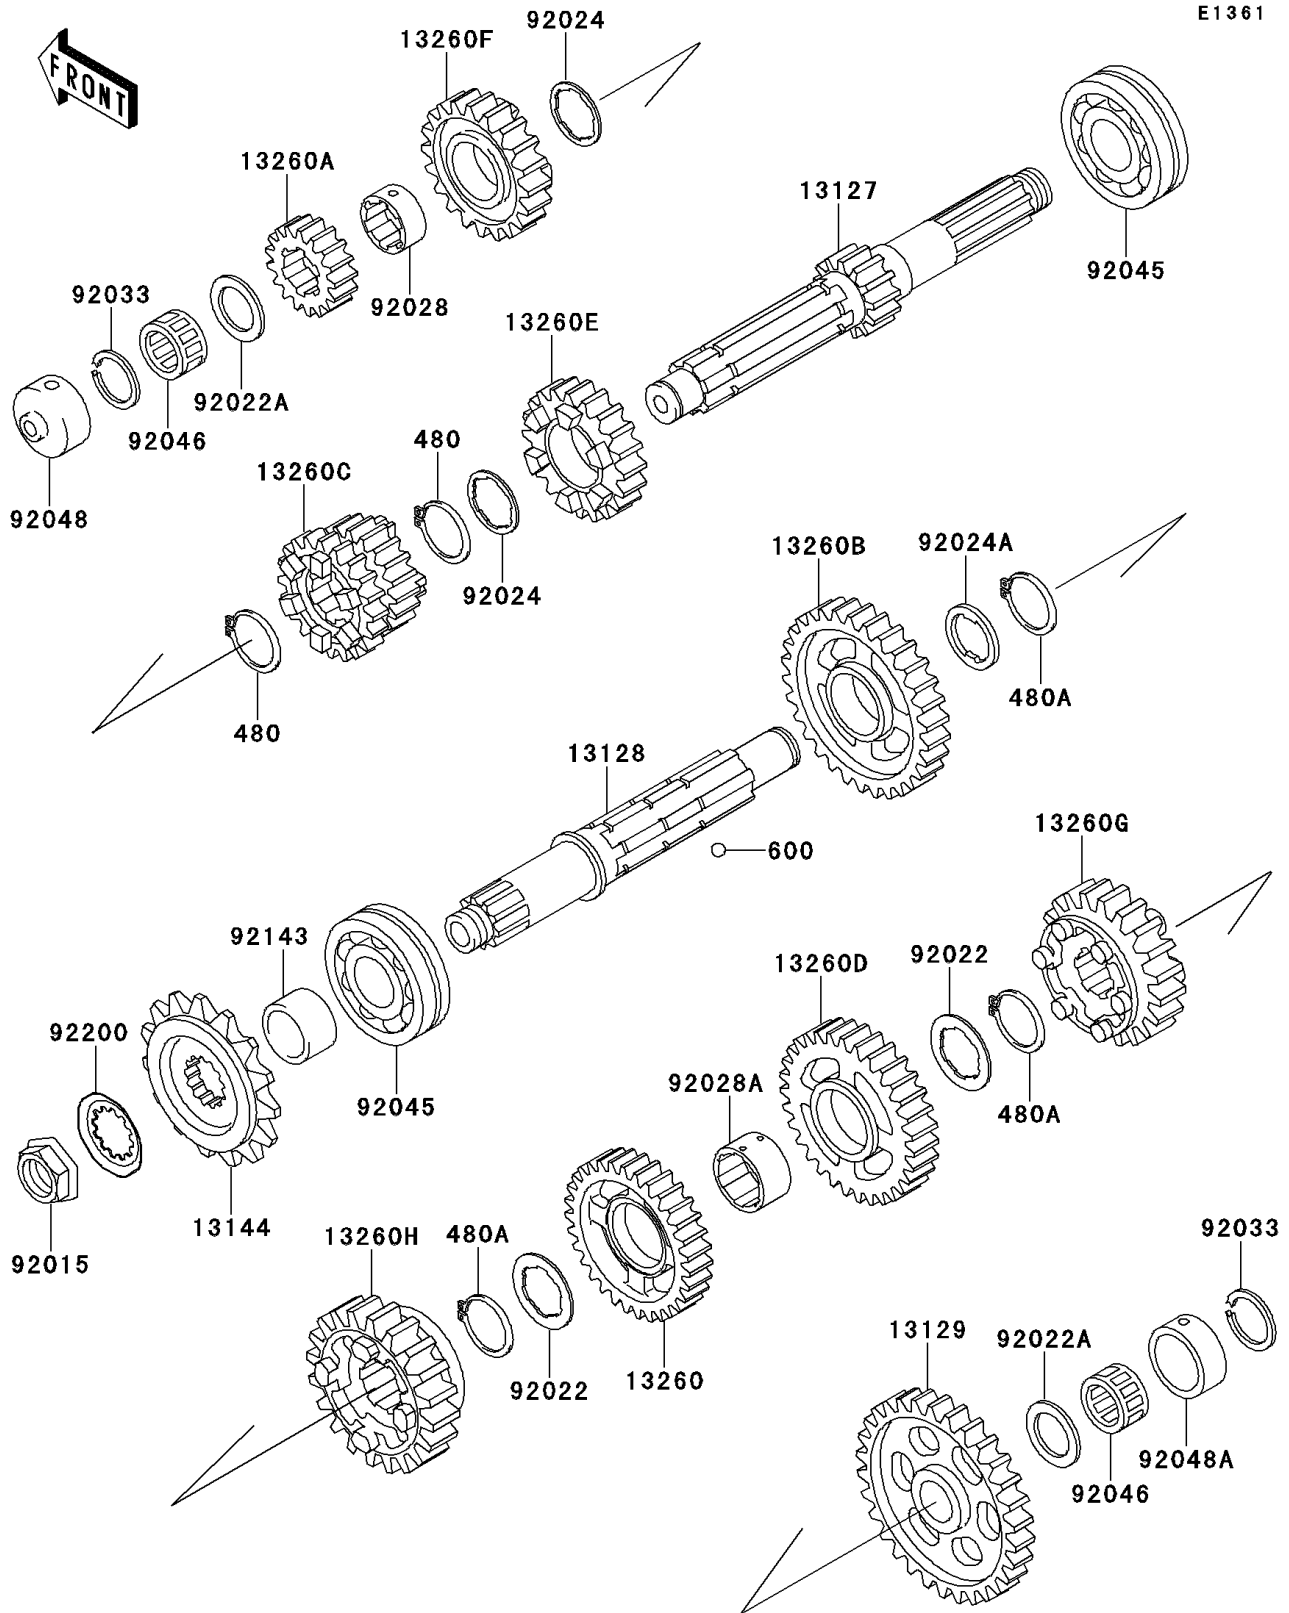

1996 GPZ 1100

PARTS DIAGRAM

Transmission

1996 GPZ 1100

PARTS LIST

Transmission

Kawasaki

Let the Good Times Roll®

ITEM NAME

PART NUMBER

QUANTITY
