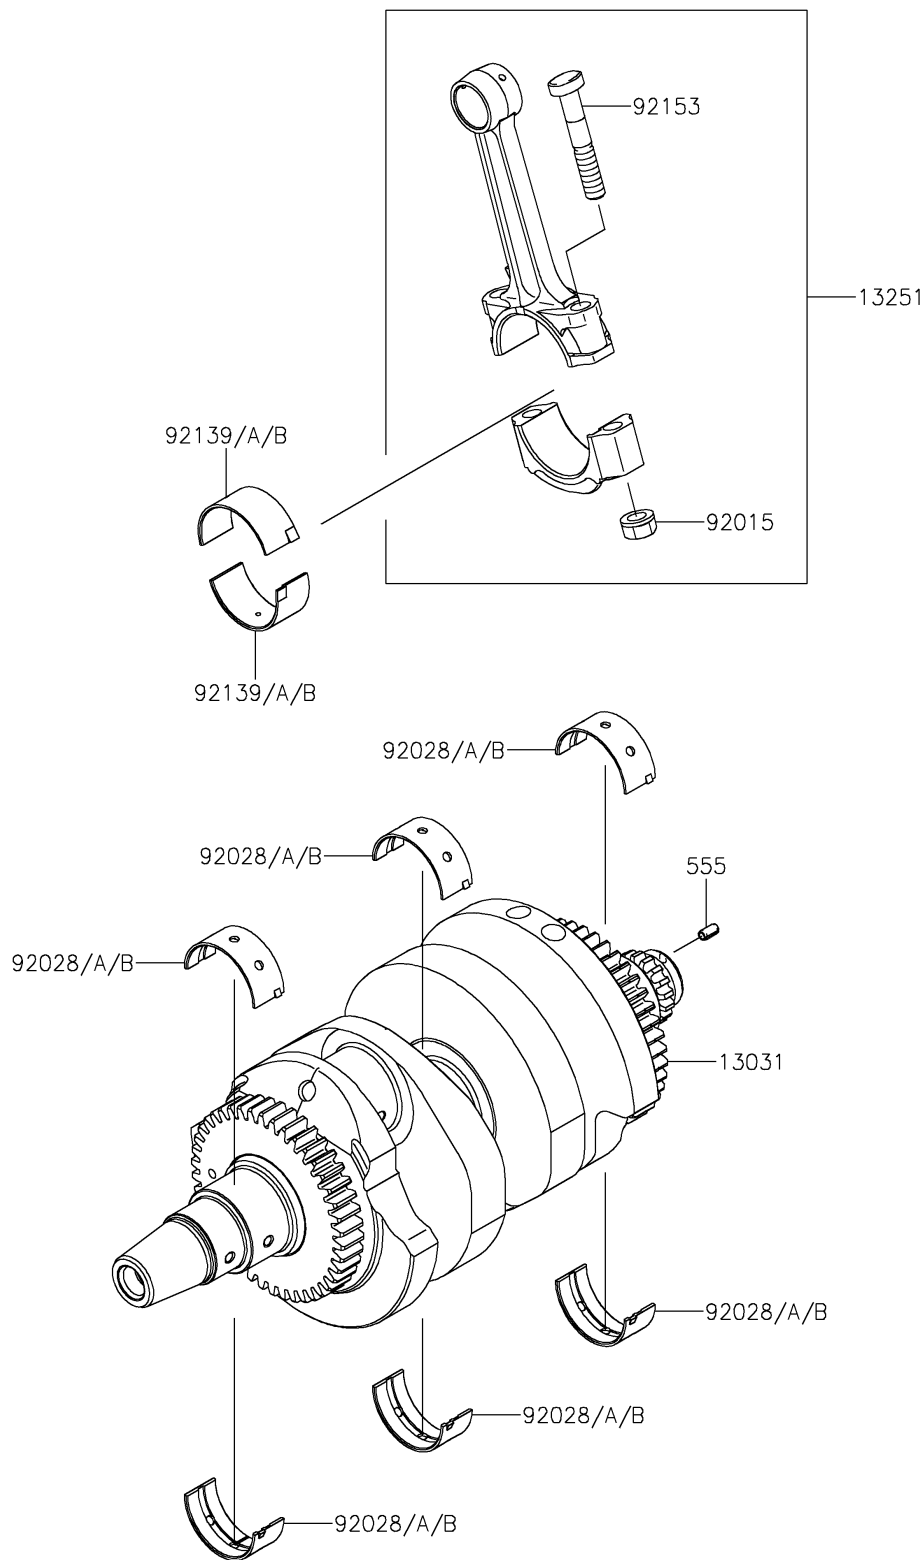

## PARTS DIAGRAM

### Crankshaft

E1321

## PARTS LIST

### Crankshaft

**Kawasaki**

Let the Good Times Roll®

ITEM NAME	PART NUMBER	QUANTITY
CRANKSHAFT-COMP (Ref # 13031)	13031-0149	1
ROD-ASSY-CONNECTING,K (Ref # 13251)	13251-0010-KK	2
NUT,FLANGED,8MM (Ref # 92015)	92015-1311	4
BUSHING,CRANKSHAFT,BLUE (Ref # 92028)	92028-1903	6
BUSHING,CRANKSHAFT,BLACK (Ref # 92028A)	92028-1904	AR
BUSHING,CRANKSHAFT,BROWN (Ref # 92028B)	92028-1905	AR
BUSHING,CON-ROD,BLUE (Ref # 92139)	92139-0114	4
BUSHING,CON-ROD,BLACK (Ref # 92139A)	92139-0115	AR
BUSHING,CON-ROD,BROWN (Ref # 92139B)	92139-0116	AR
BOLT,CON-ROD,8X49 (Ref # 92153)	92153-0957	4
PIN-SPRING,4X8 (Ref # 555)	555A0408	1