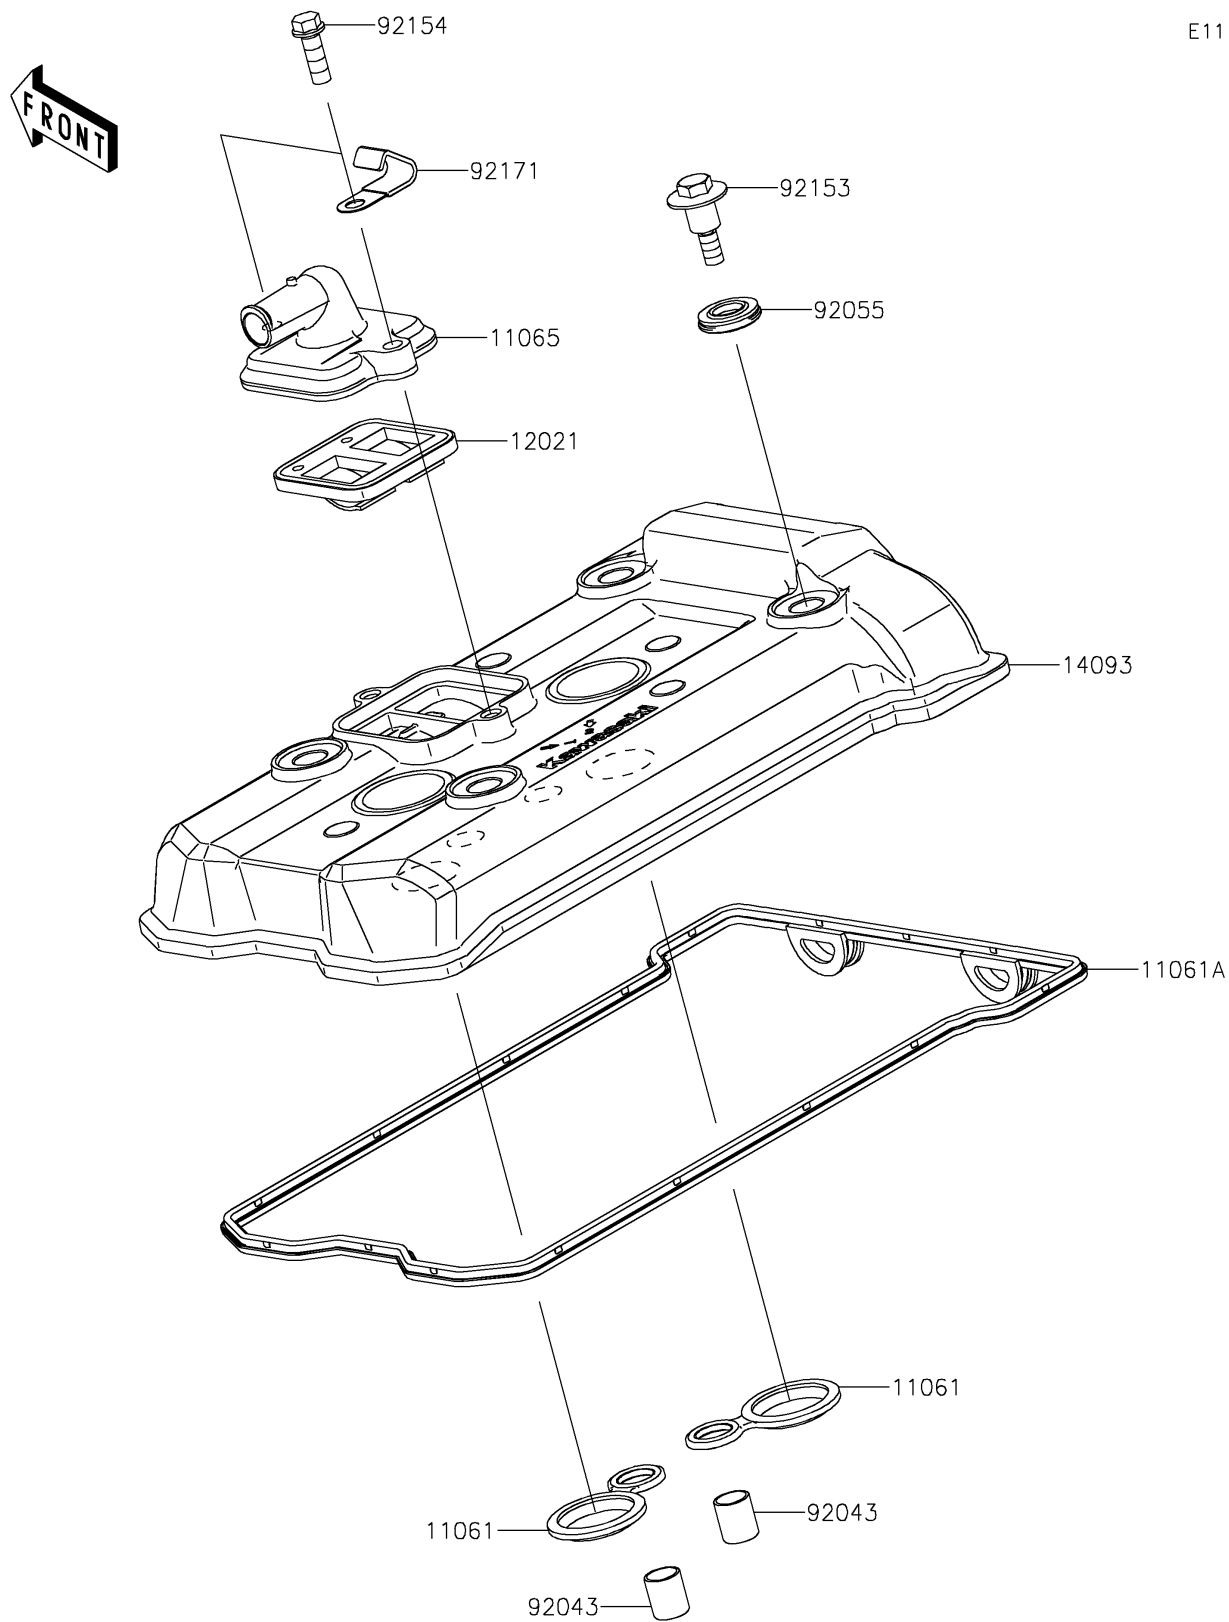

2024 Ninja® 650

PARTS DIAGRAM

Cylinder Head Cover

E1112

2024 Ninja® 650

PARTS LIST

Cylinder Head Cover

ITEM NAME

PART NUMBER

QUANTITY
