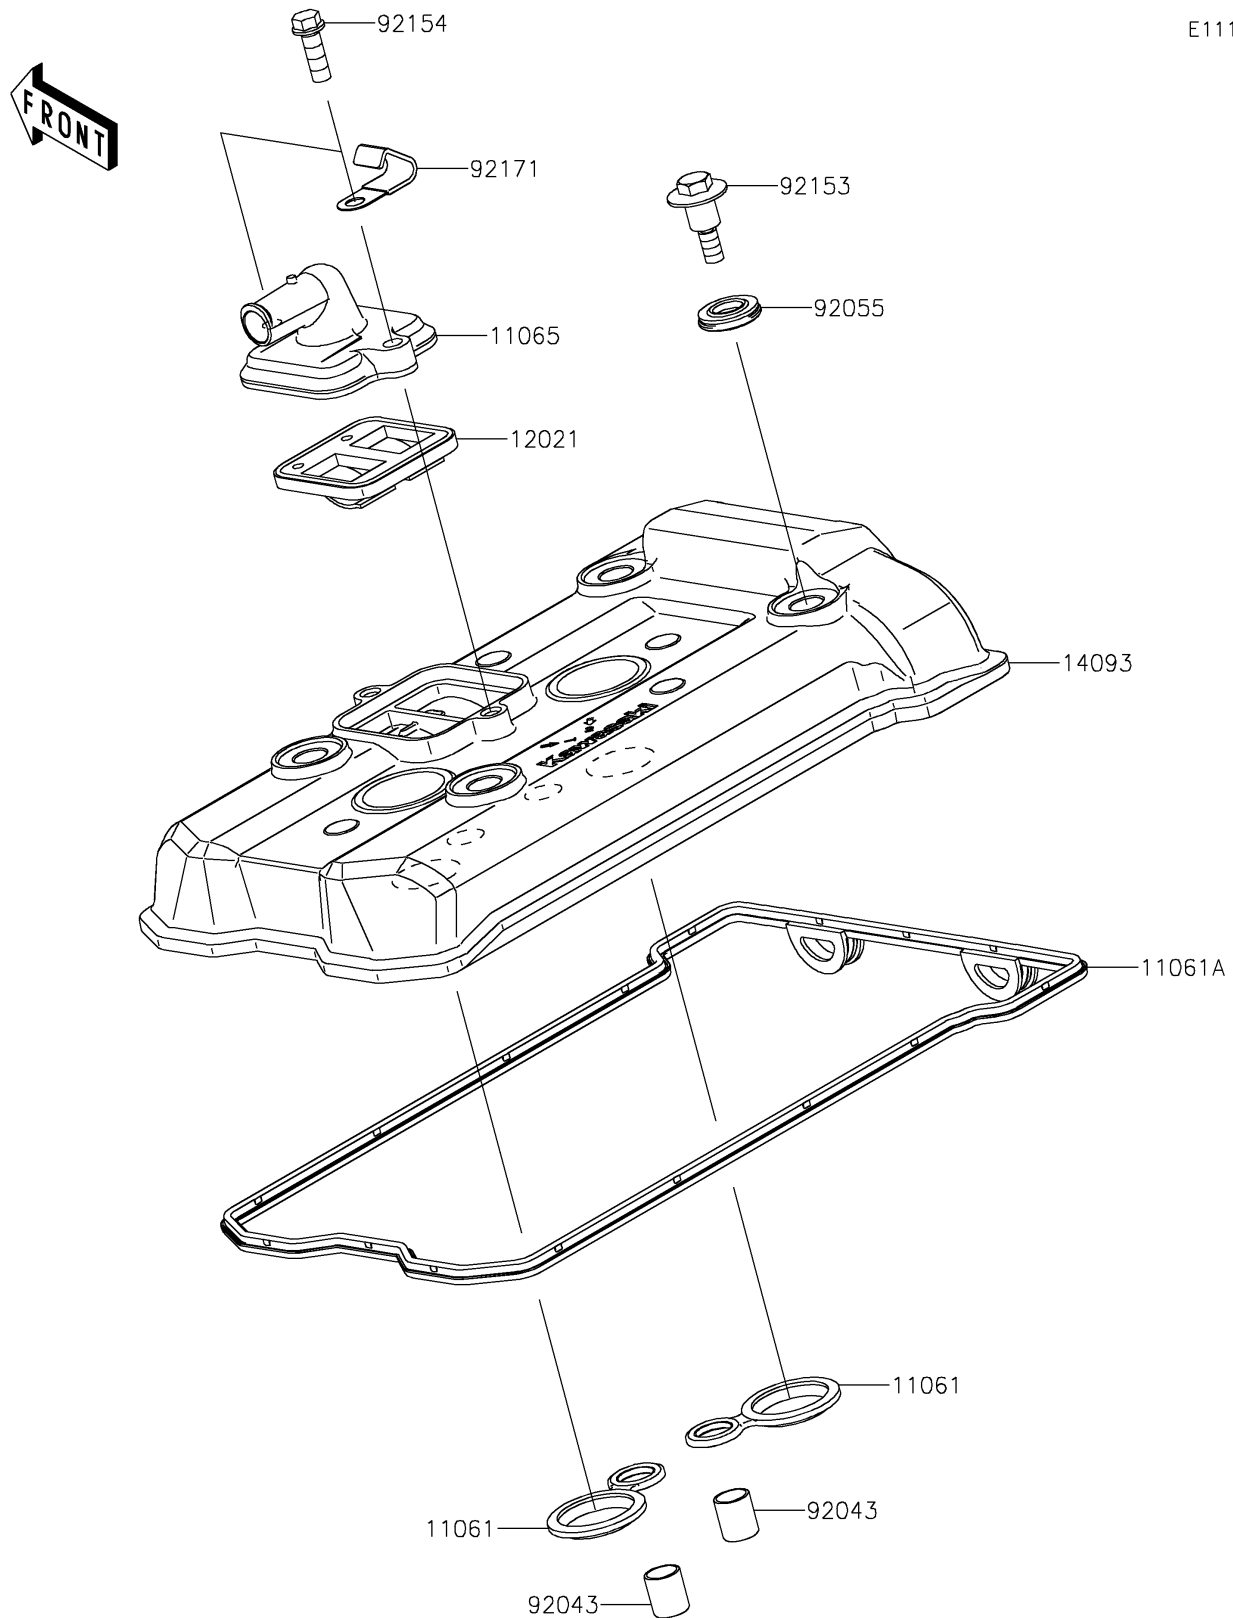

2023 NINJA® 650 KRT EDITION

PARTS DIAGRAM Cylinder Head Cover

E1112

2023 NINJA® 650 KRT EDITION

PARTS LIST

Cylinder Head Cover

ITEM NAME	PART NUMBER	QUANTITY
-----------	-------------	----------
