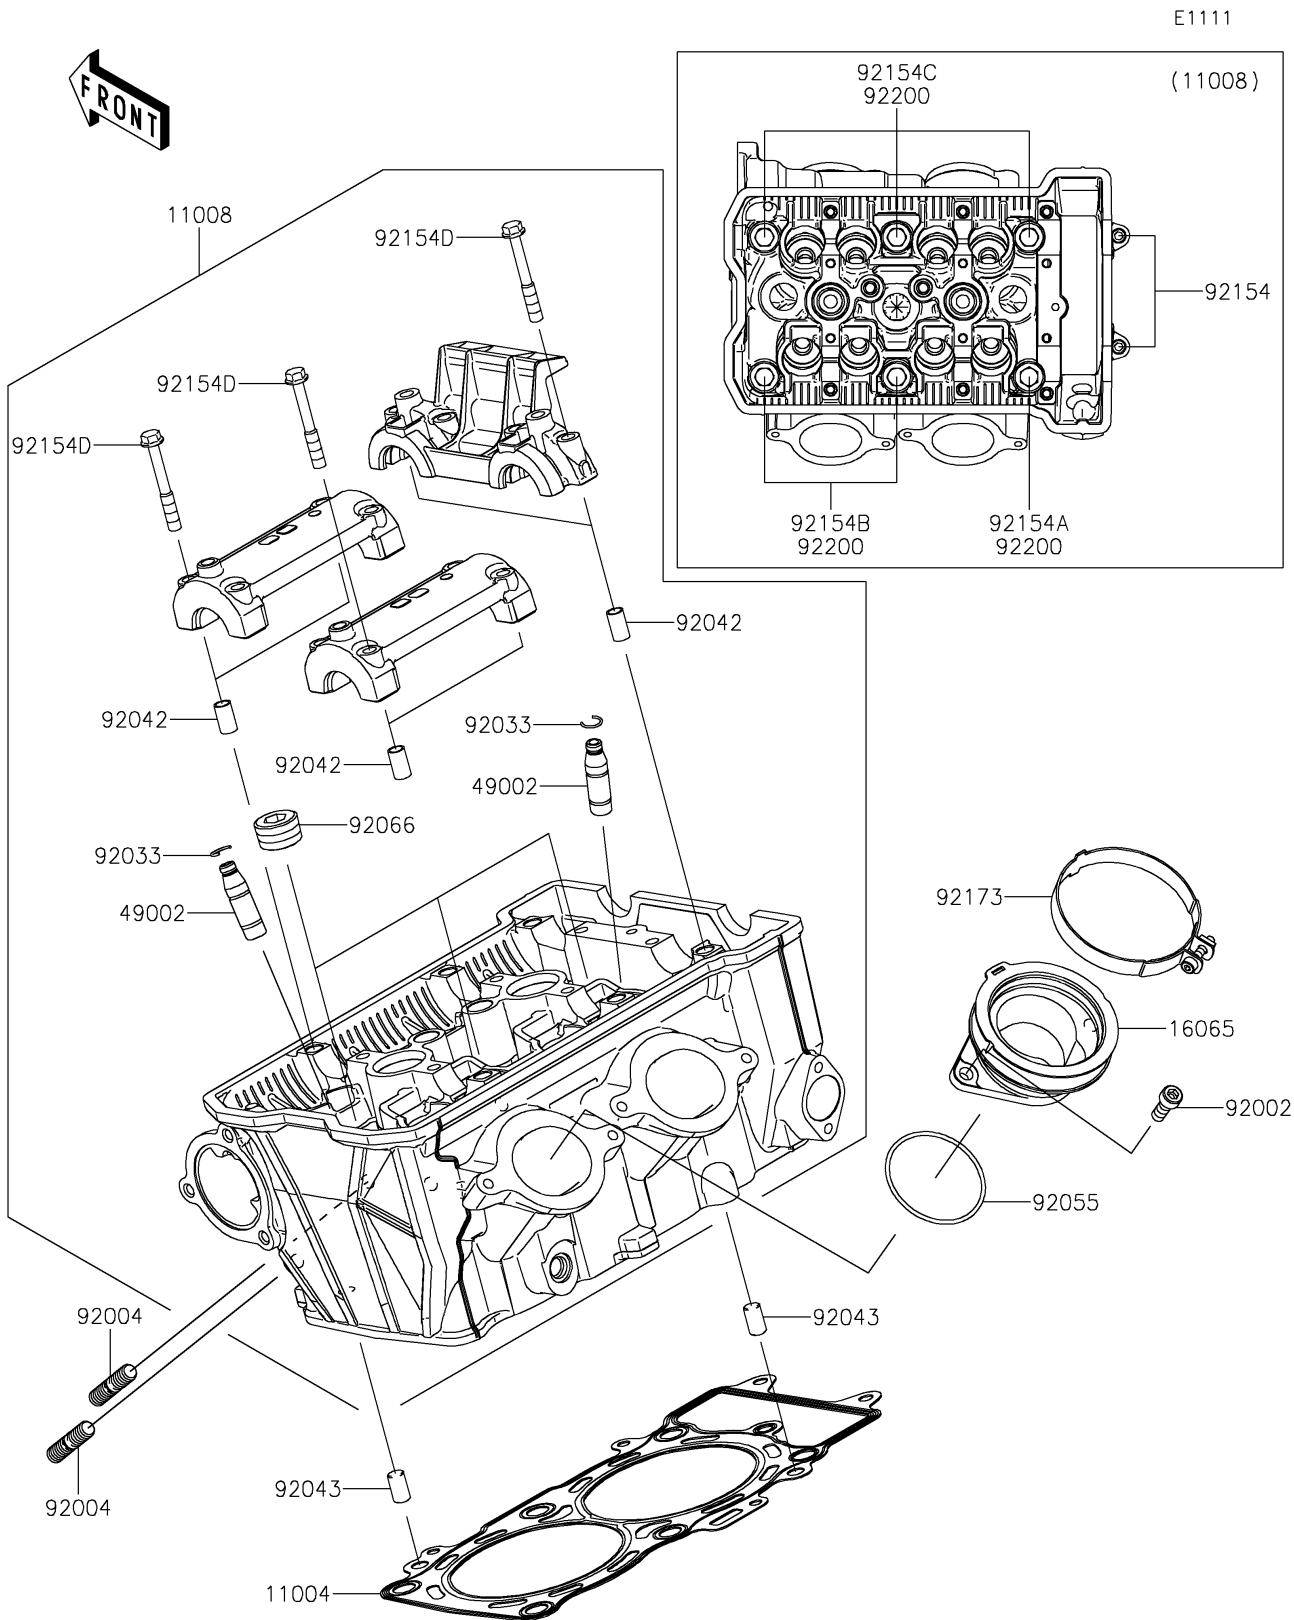

2024 Ninja® 650

PARTS DIAGRAM

Cylinder Head

2024 Ninja® 650

PARTS LIST

Cylinder Head

ITEM NAME

PART NUMBER

QUANTITY
