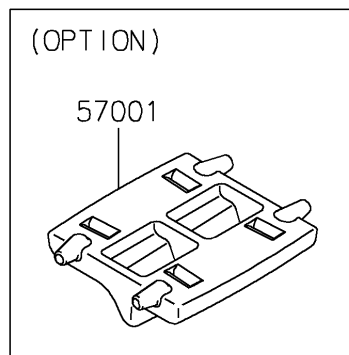

2023 Ninja® 650

PARTS DIAGRAM

Accessory(Decals)

F2910L

2023 Ninja® 650

PARTS LIST

Accessory(Decals)

ITEM NAME	PART NUMBER	QUANTITY
RIM STRIPE APPLICATOR (Ref # 57001)	57001-1752	AR
WHEEL RIM TAPE, GREEN (Ref # 99994)	99994-0932	1
WHEEL RIM TAPE, SILVER (Ref # 99994A)	99994-0933	1