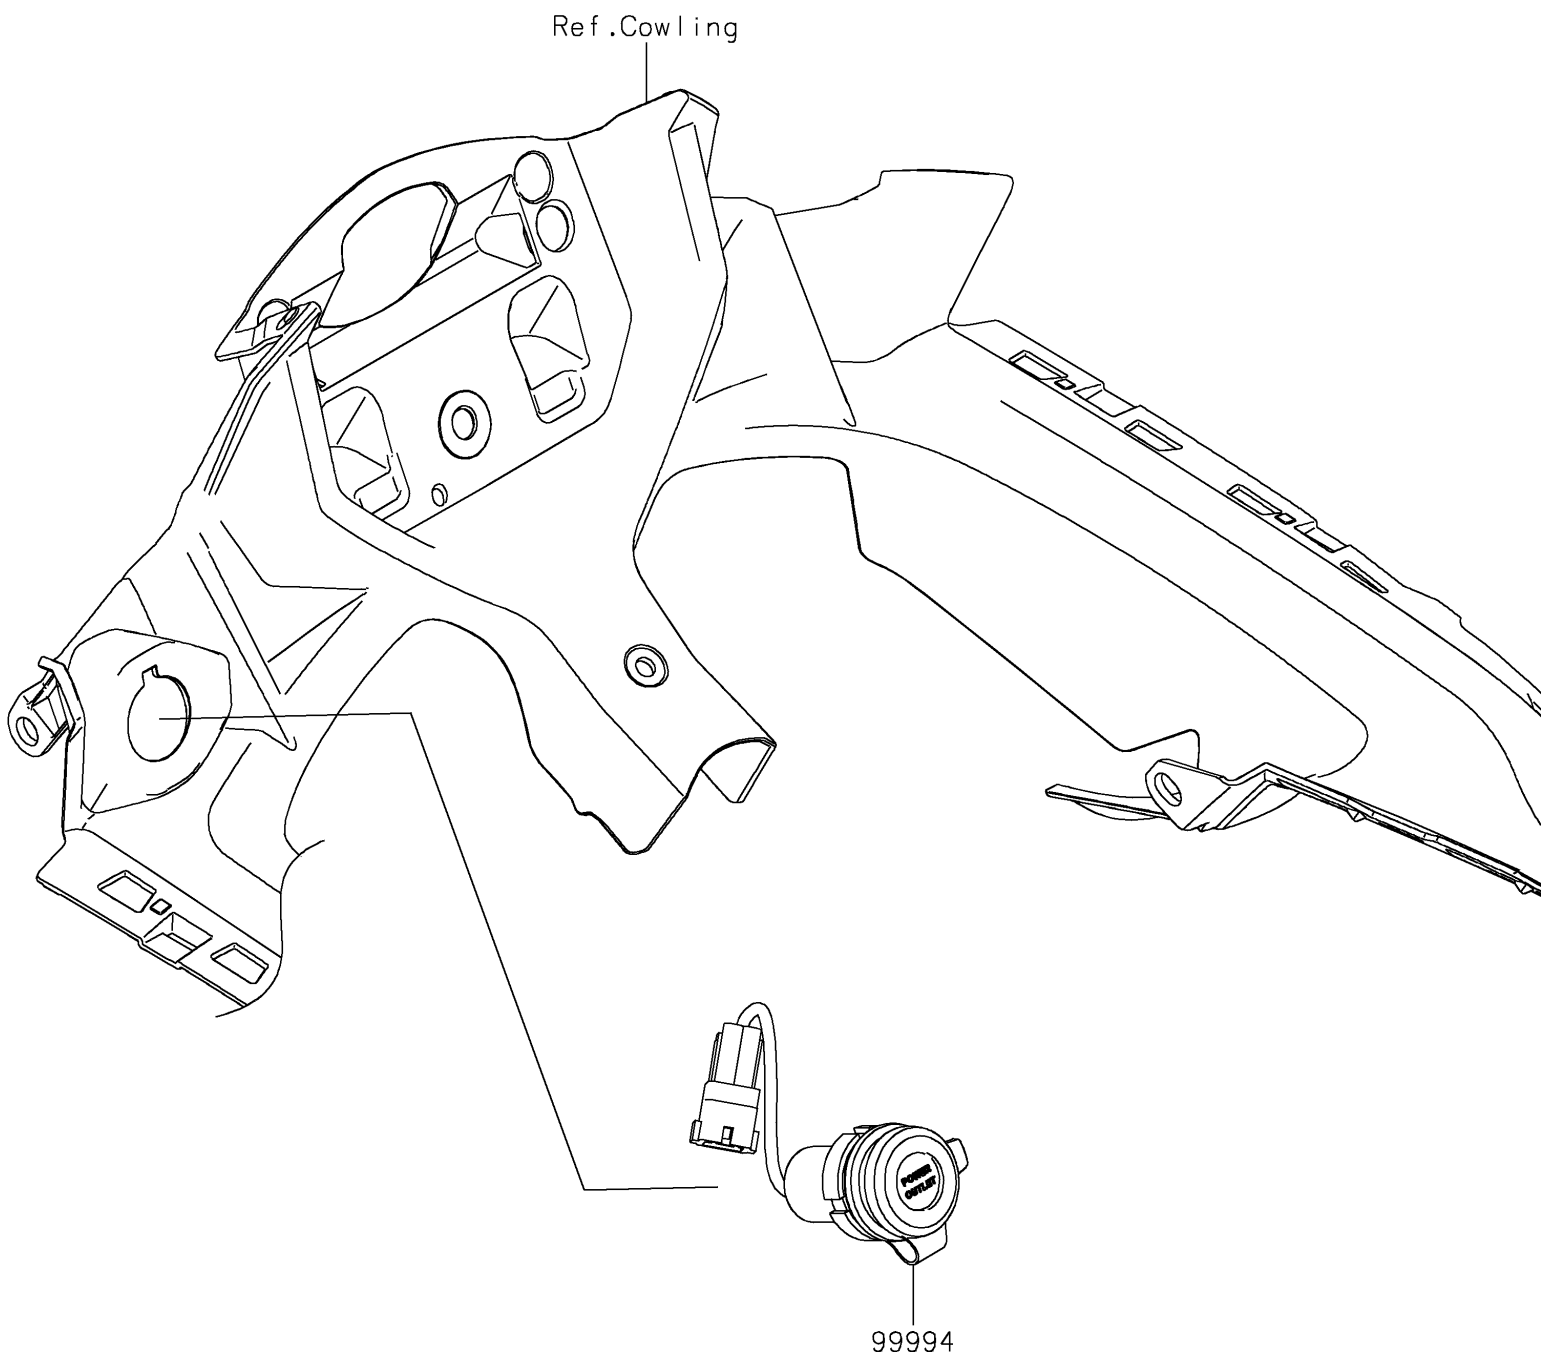

2024 Ninja 650

PARTS DIAGRAM

Accessory(DC Output)

Kawasaki

Let the Good Times Roll®

F2910J

2024 Ninja 650

PARTS LIST

Accessory(DC Output)

ITEM NAME

PART NUMBER

QUANTITY
