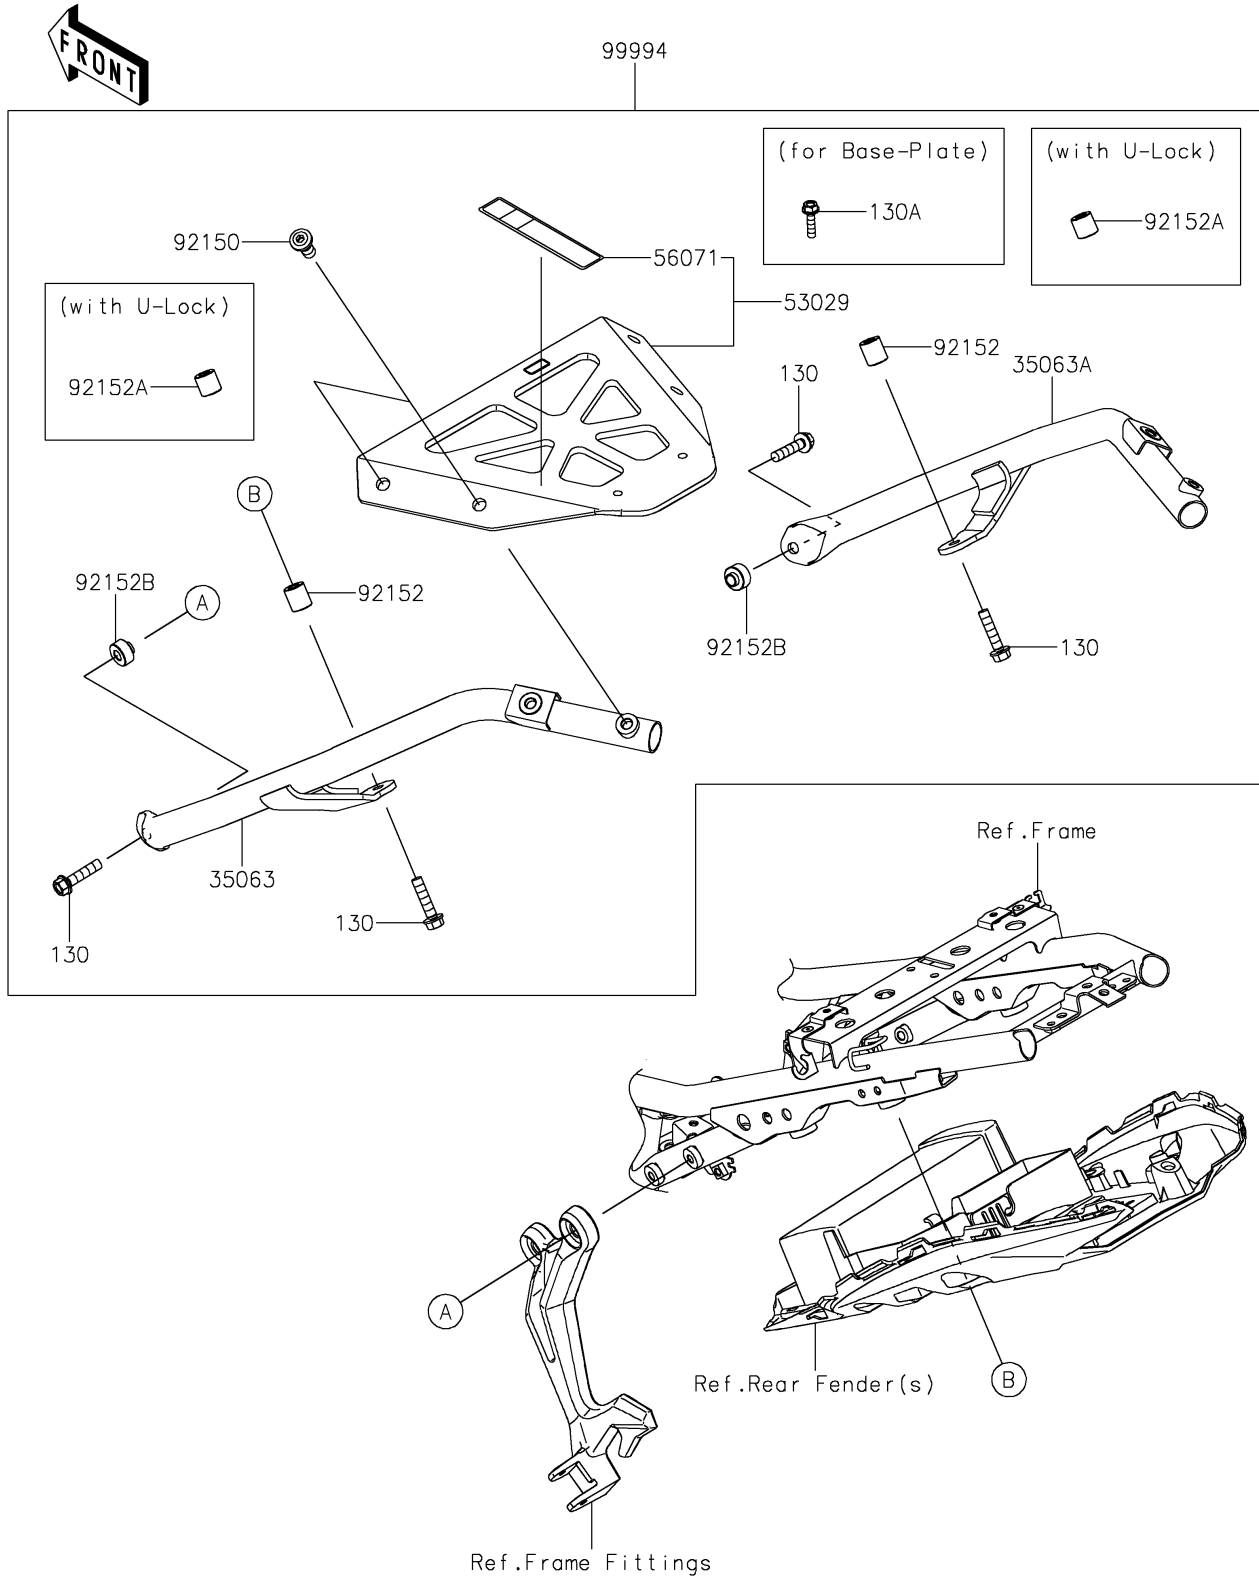

2024 Ninja 650

PARTS DIAGRAM

Accessory(Topcase Bracket)

F2910G

2024 Ninja 650

PARTS LIST

Accessory(Topcase Bracket)

ITEM NAME

PART NUMBER

QUANTITY
