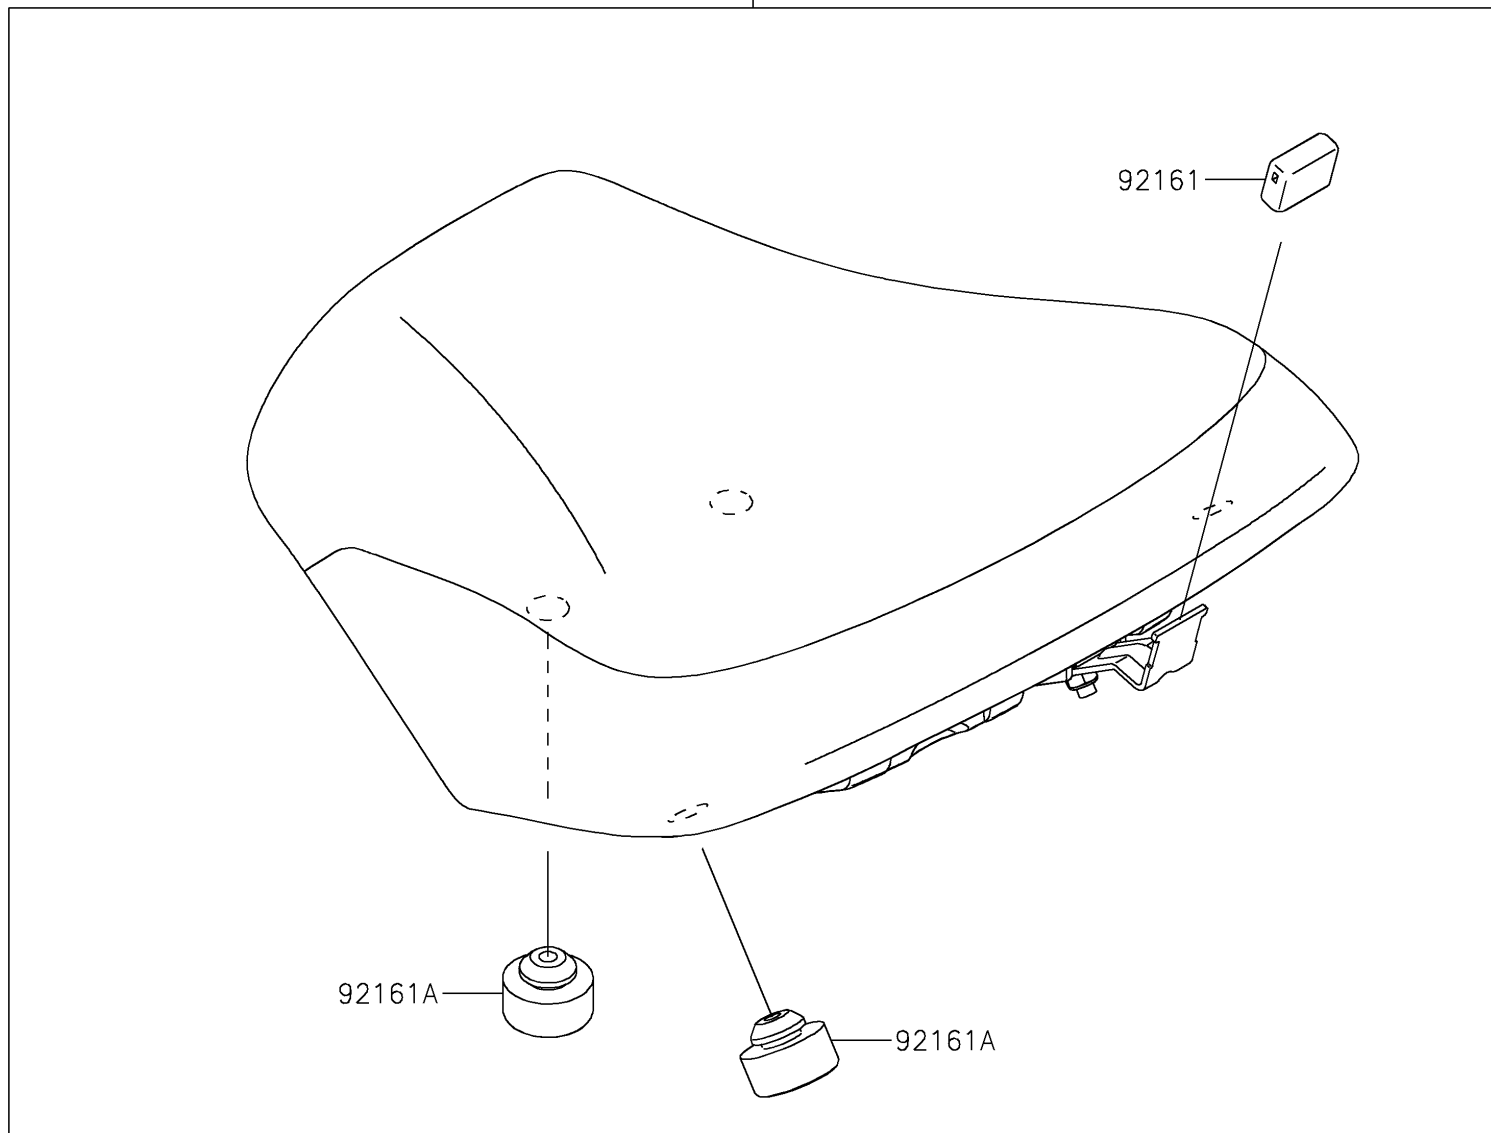

2024 Ninja 650

PARTS DIAGRAM

Accessory(High Seat)

Kawasaki

Let the Good Times Roll®

F2910C

99994

92161

92161A

92161A

2024 Ninja 650

PARTS LIST

Accessory(High Seat)

ITEM NAME

PART NUMBER

QUANTITY
