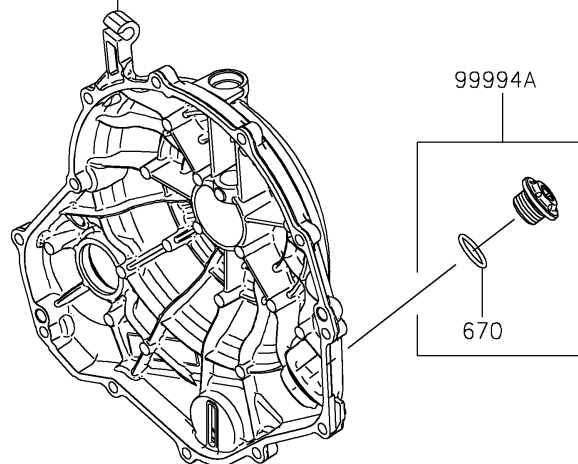

2024 Ninja 650

PARTS DIAGRAM

Accessory(Radiator Screen and Cap)

F2910

Ref. Engine Cover(s)

2024 Ninja 650

PARTS LIST

Accessory(Radiator Screen and Cap)

ITEM NAME

PART NUMBER

QUANTITY
