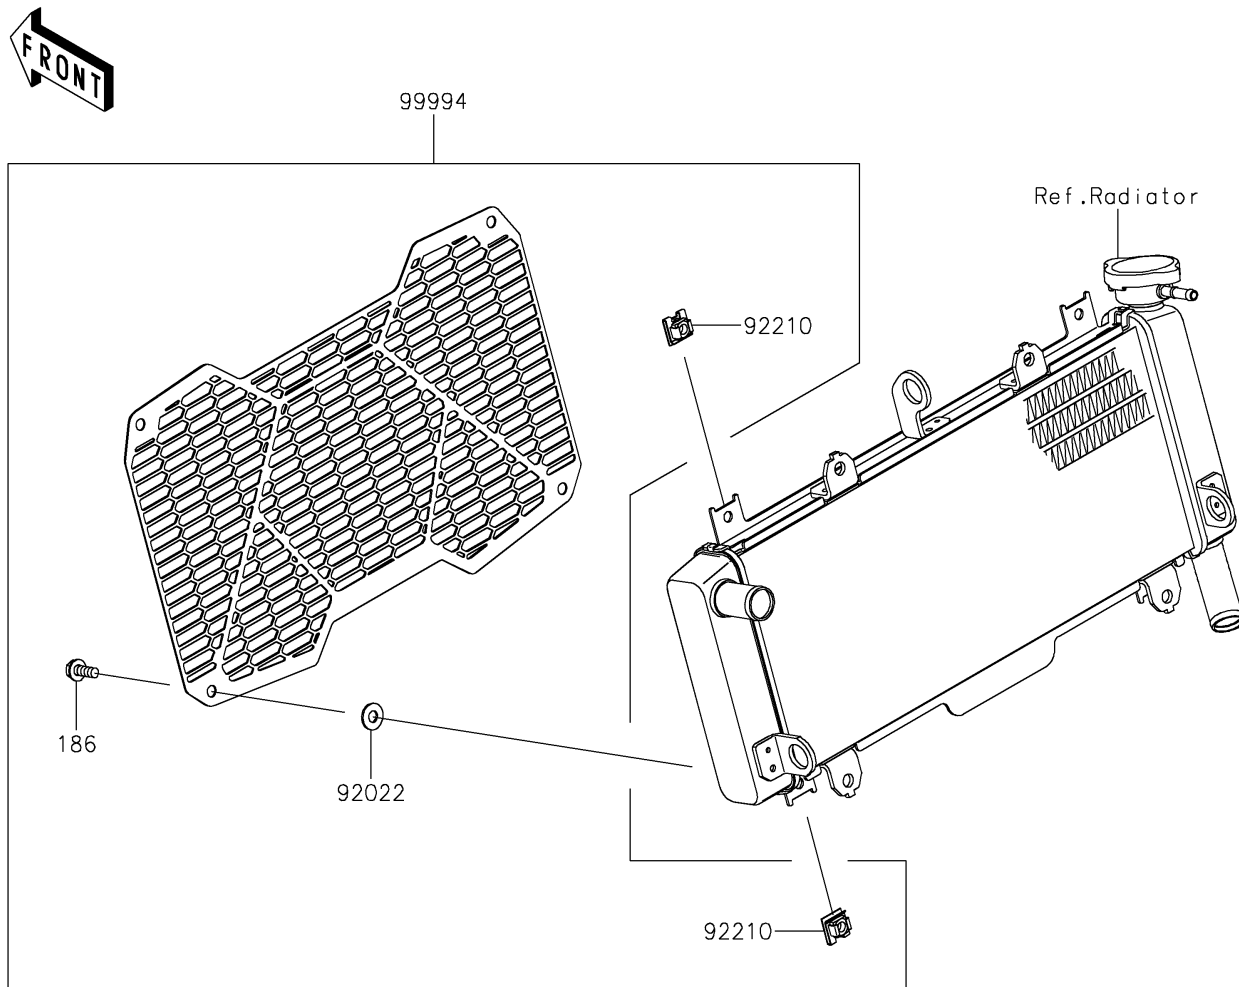

2024 Ninja 650

PARTS DIAGRAM

Accessory(Radiator Screen and Cap)

F2910

Ref. Engine Cover(s)

2024 Ninja 650

PARTS LIST

Accessory(Radiator Screen and Cap)

ITEM NAME

PART NUMBER

QUANTITY
