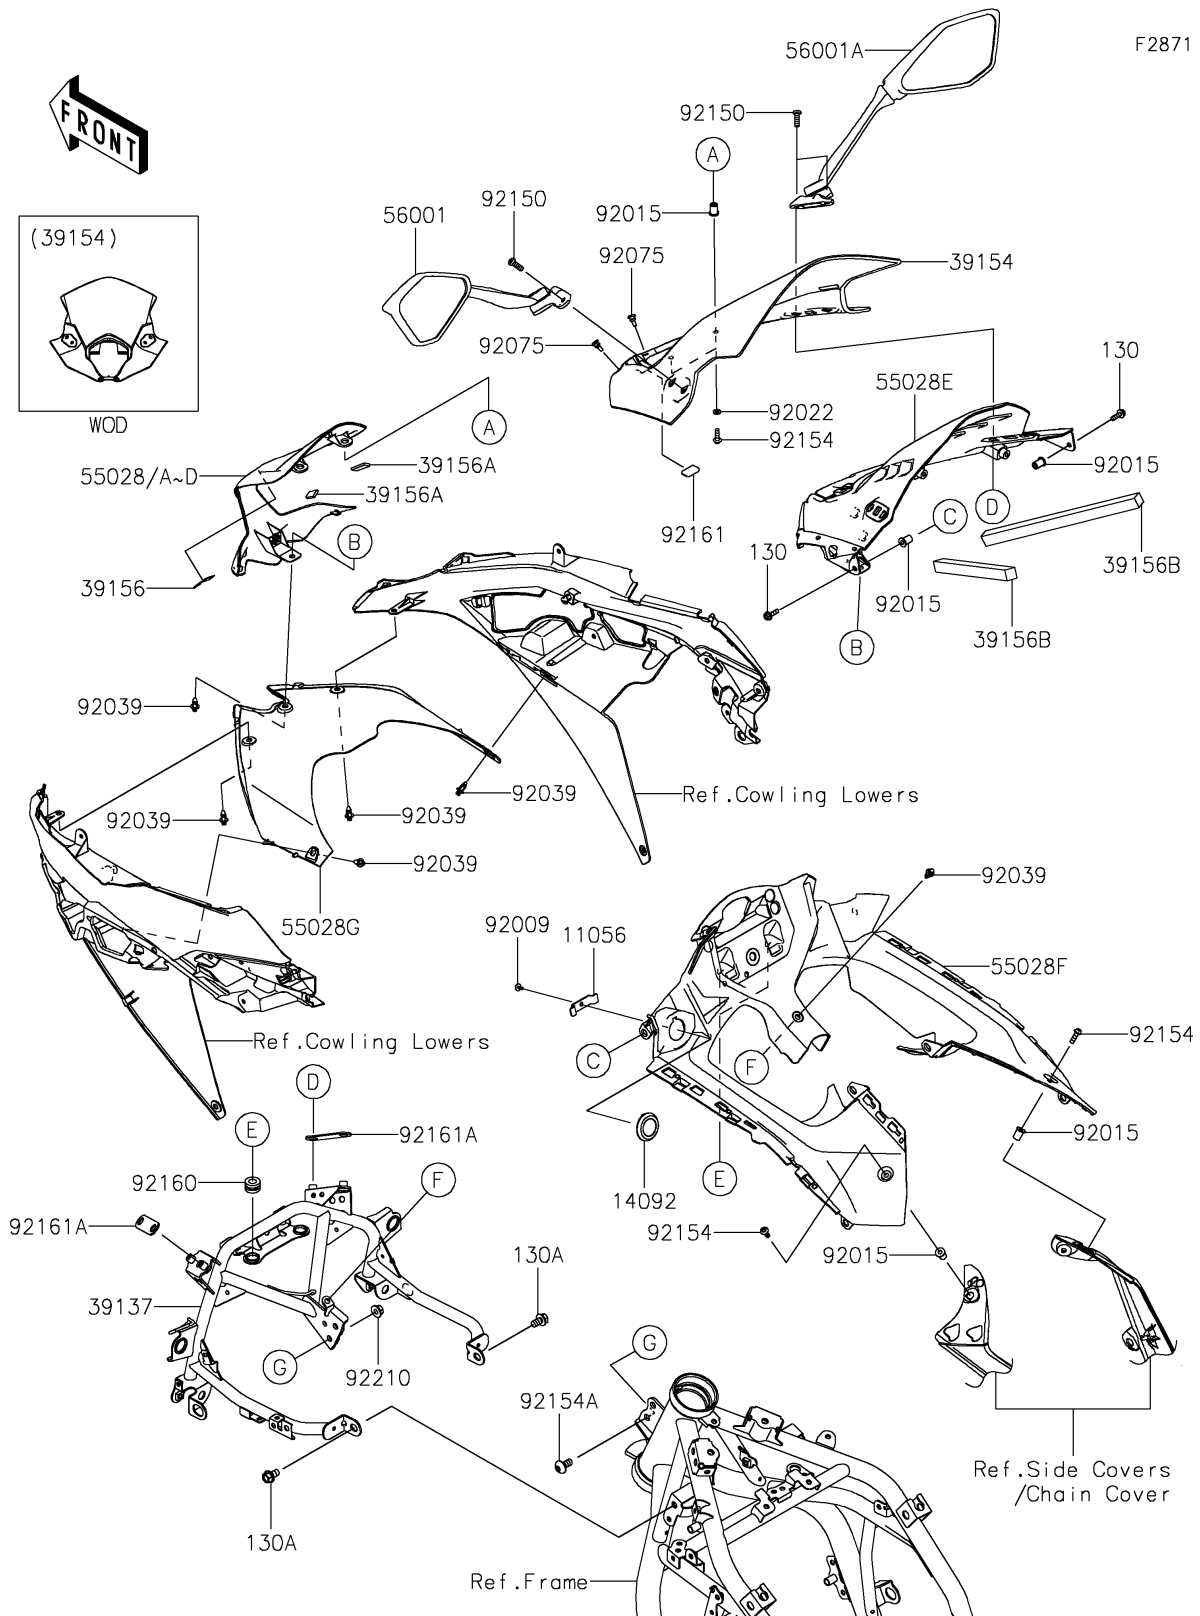

2024 Ninja 650

PARTS DIAGRAM

Cowling

F2871

2024 Ninja 650

PARTS LIST

Cowling

ITEM NAME

PART NUMBER

QUANTITY
