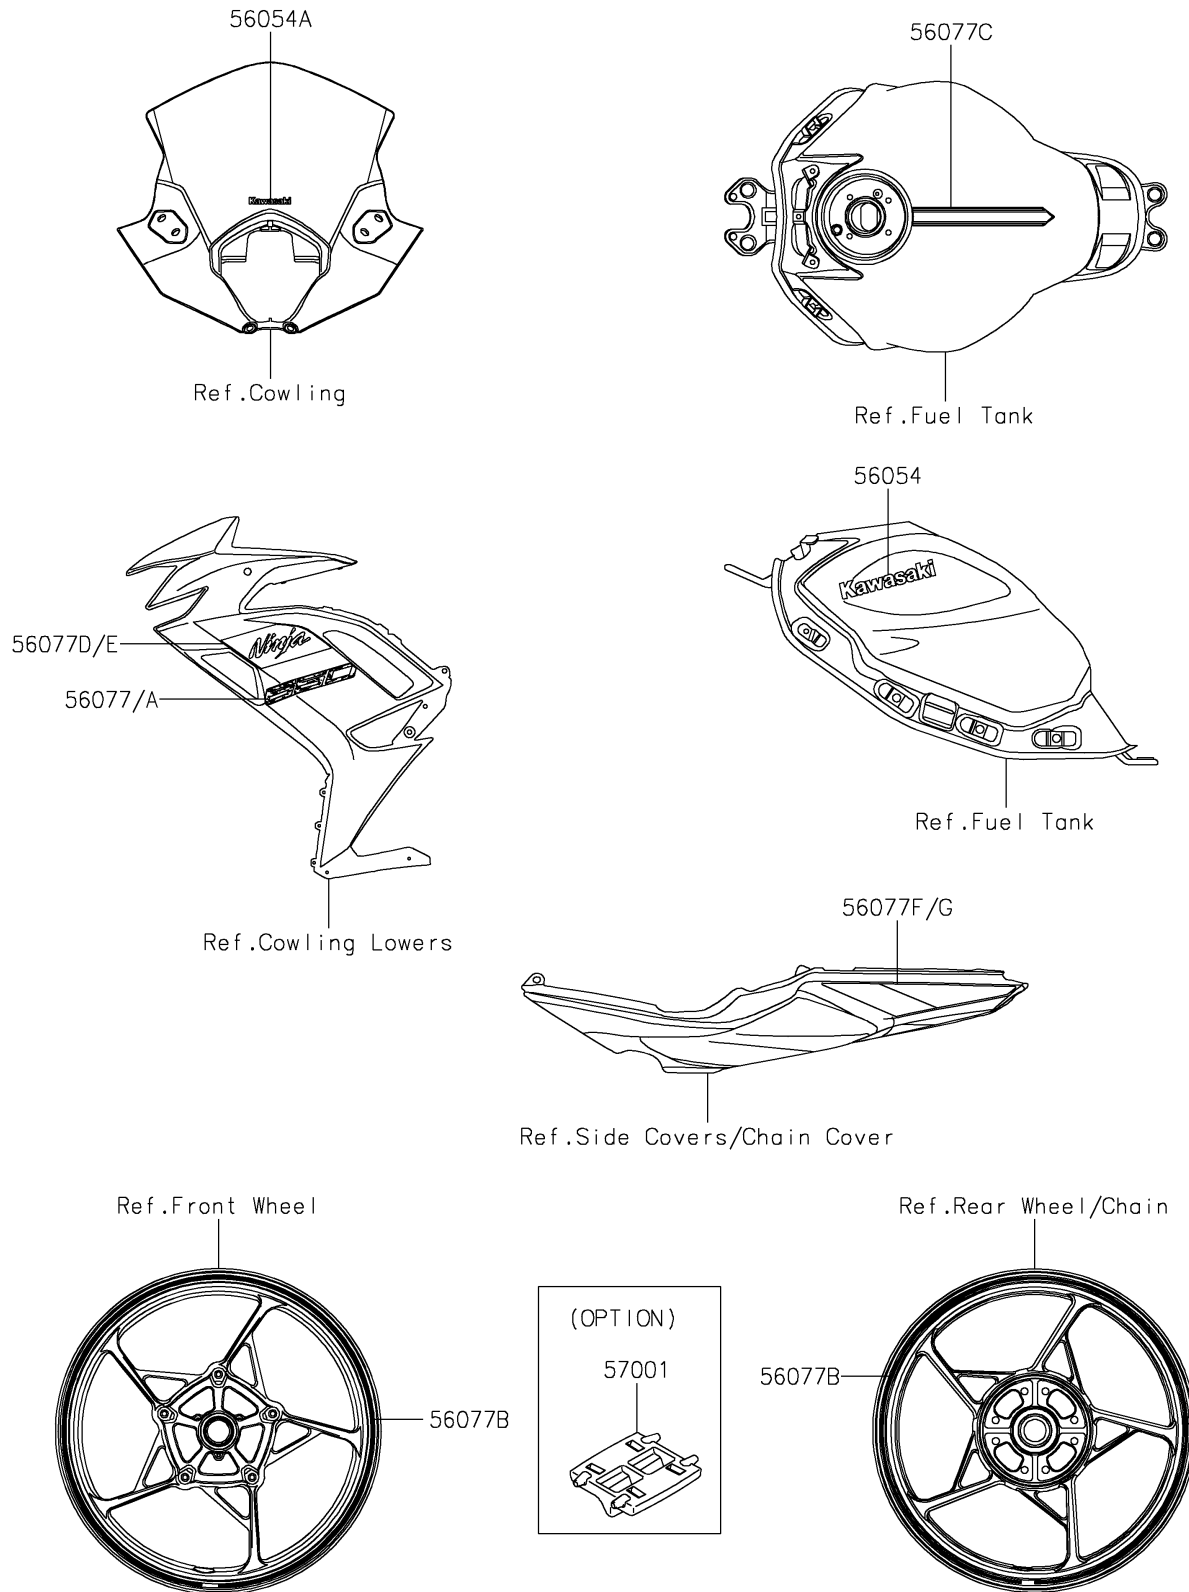

2024 Ninja 650

PARTS DIAGRAM

Decals(M.M.D.Gray)(RRFAN/RRFAL)

F2861F

2024 Ninja 650

PARTS LIST

Decals(M.M.D.Gray)(RRFAN/RRFAL)

ITEM NAME

PART NUMBER

QUANTITY
