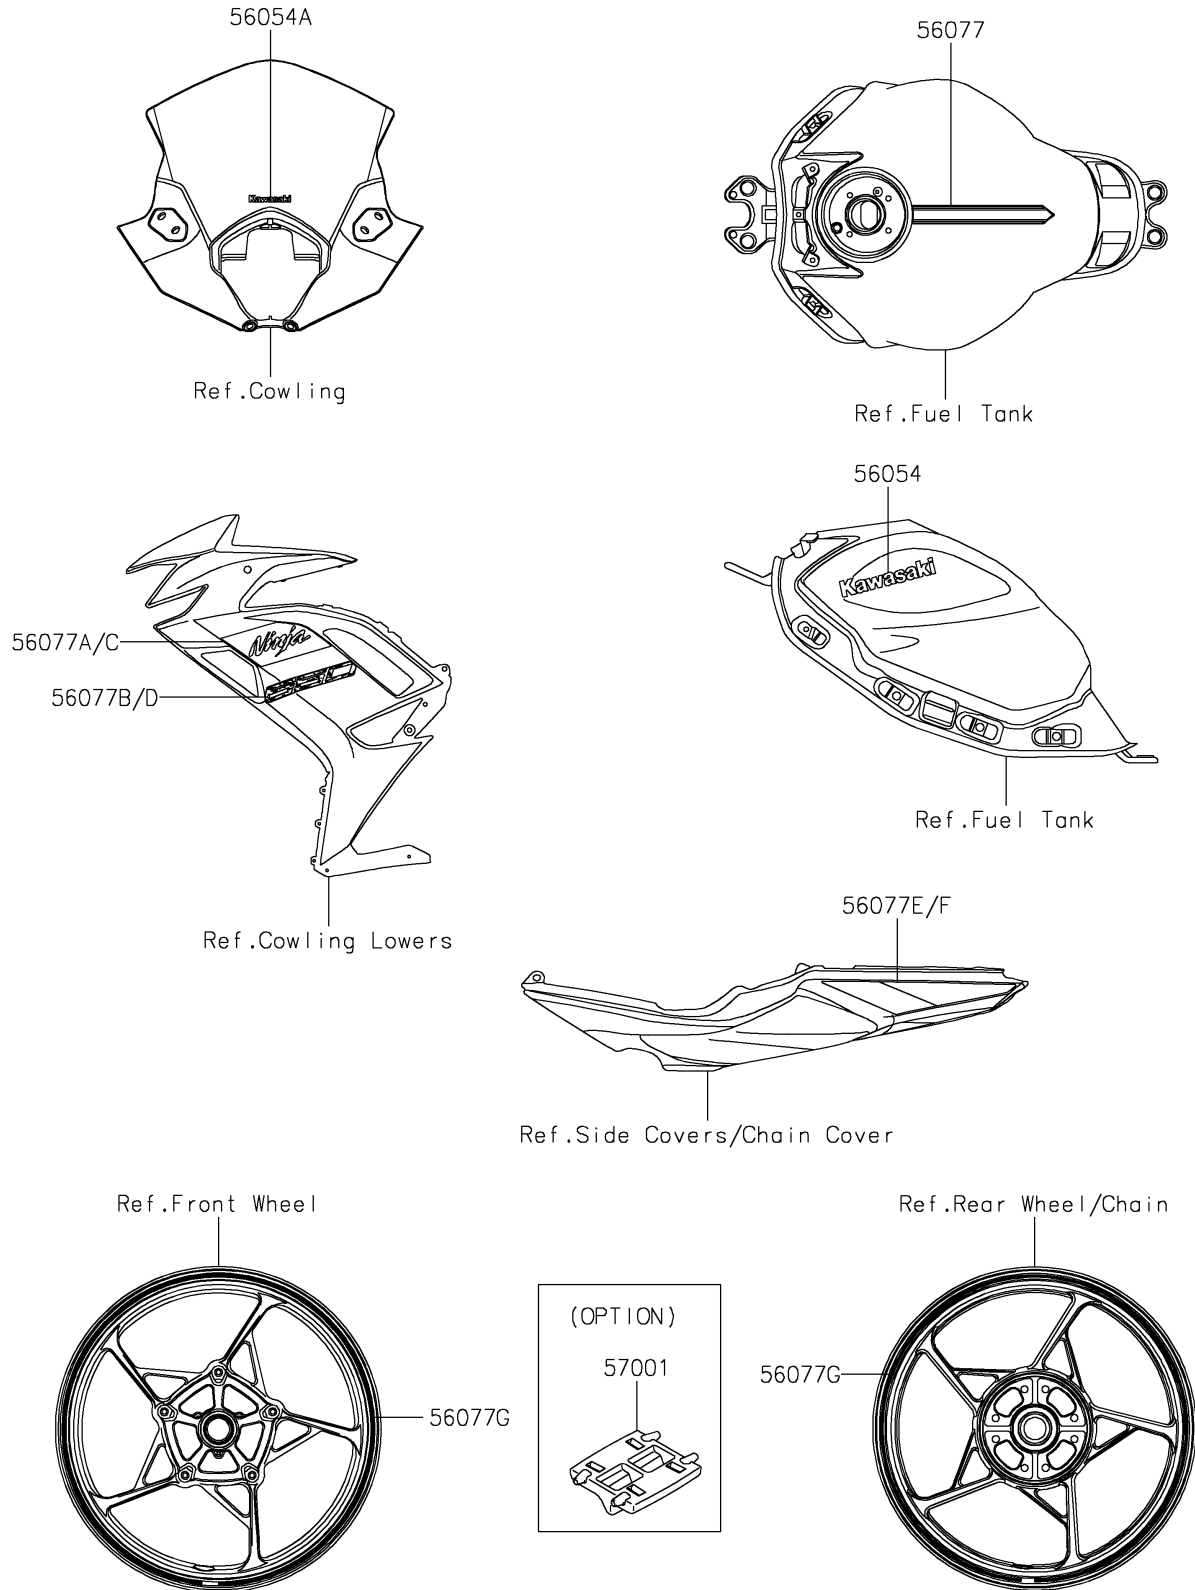

2024 Ninja 650

PARTS DIAGRAM

Decals(M.M.C.Green)(RRFAN/RRFAL)

F2861E

2024 Ninja 650

PARTS LIST

Decals(M.M.C.Green)(RRFAN/RRFAL)

ITEM NAME

PART NUMBER

QUANTITY
