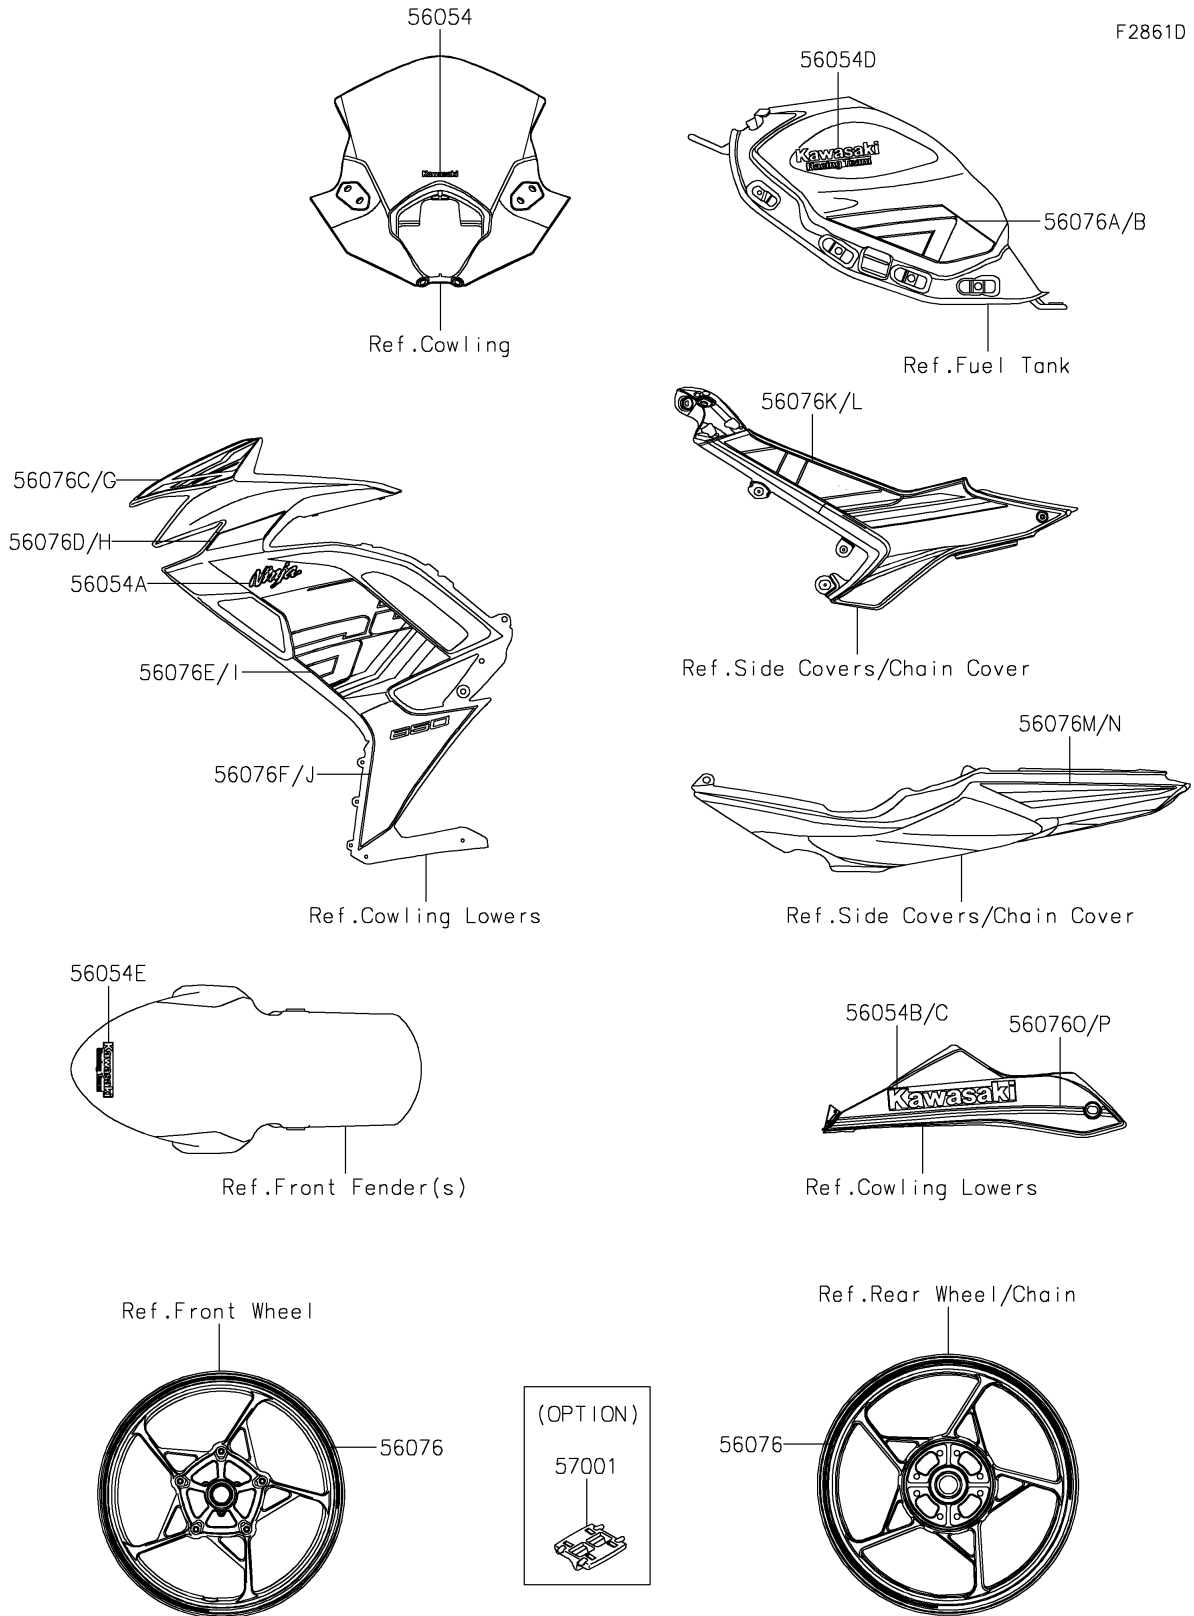

2024 Ninja 650

PARTS DIAGRAM

Decals(L.Green)(RRFAN/RRFAL)

2024 Ninja 650

PARTS LIST

Decals(L.Green)(RRFAN/RRFAL)

ITEM NAME

PART NUMBER

QUANTITY
