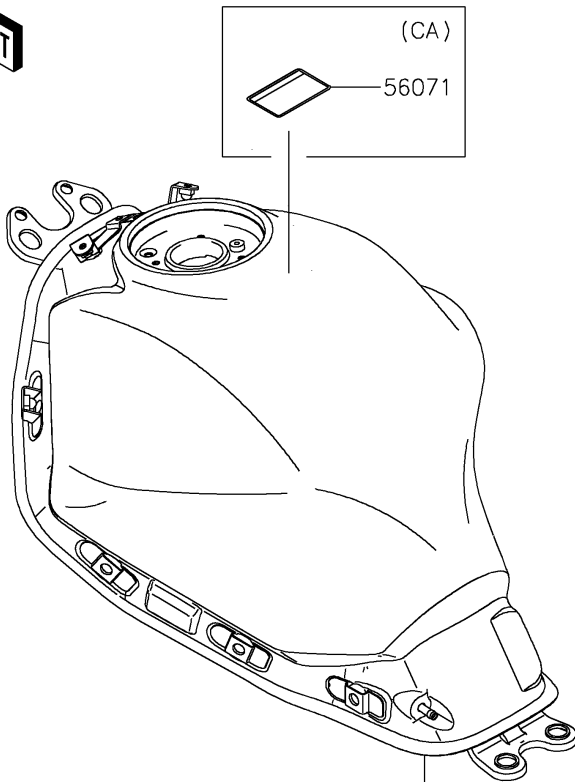

2023 Ninja® 650 KRT Edition

PARTS DIAGRAM

Labels

F2860

Ref. Fuel Tank

Ref. Rear Fender(s)

Ref. Side Covers/Chain Cover

2023 Ninja® 650 KRT Edition

PARTS LIST

Labels

ITEM NAME

PART NUMBER

QUANTITY
