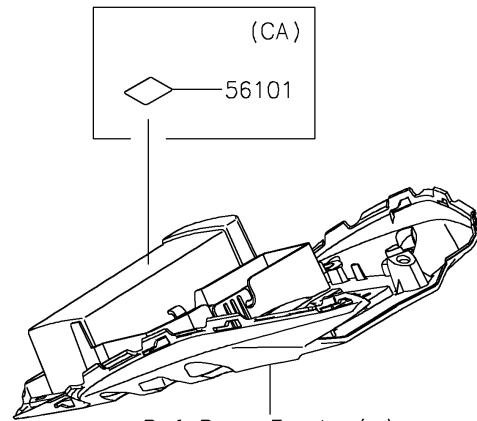

2023 Ninja® 650 KRT Edition

PARTS DIAGRAM

Labels

F2860

Ref. Fuel Tank

Ref. Rear Fender(s)

Ref. Side Covers/Chain Cover

2023 Ninja® 650 KRT Edition

PARTS LIST

Labels

ITEM NAME

PART NUMBER

QUANTITY
