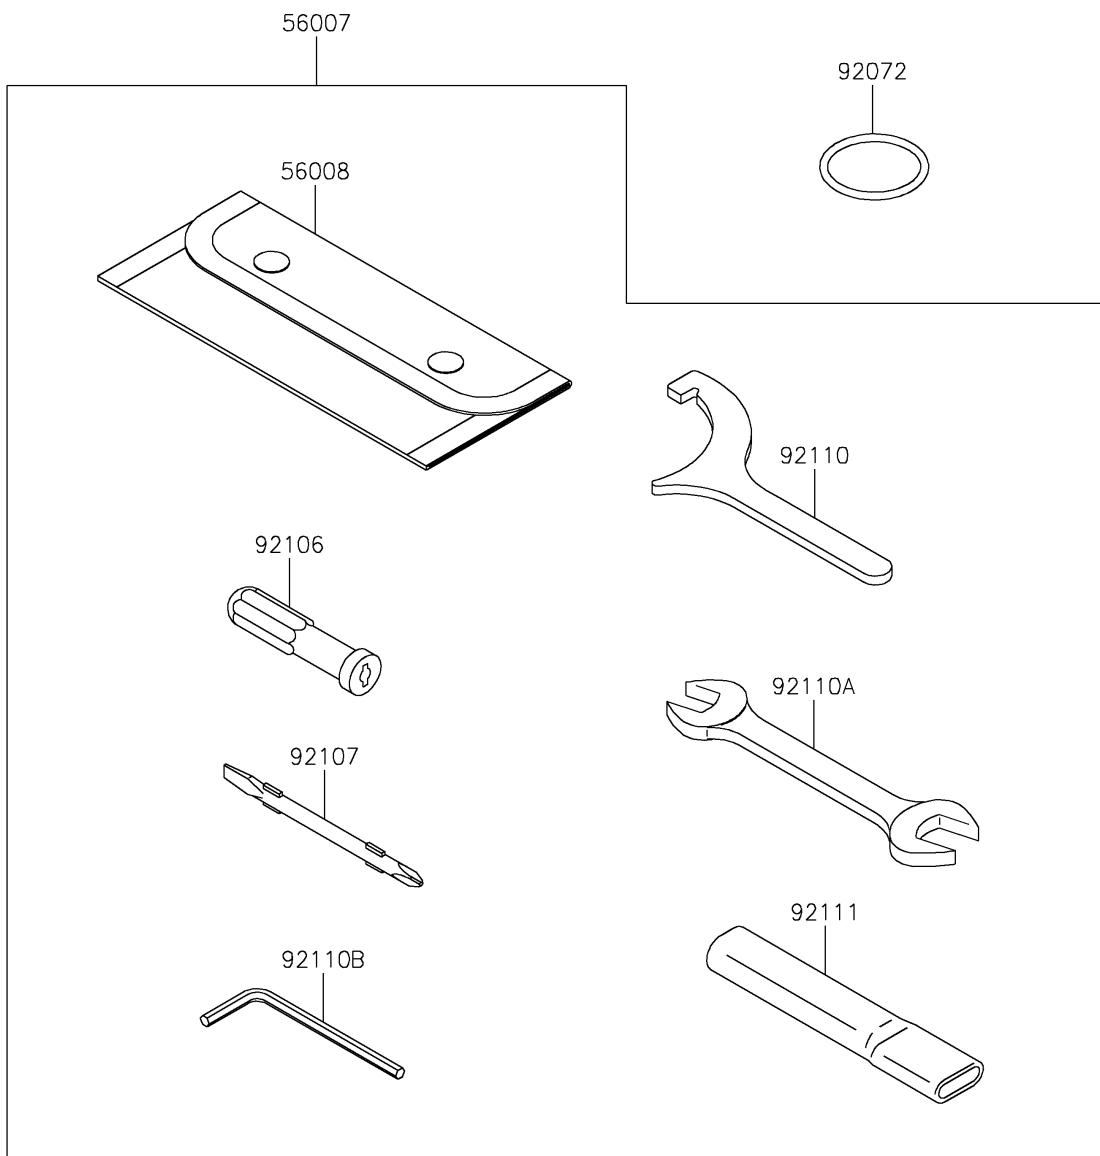

2024 Ninja 650

PARTS DIAGRAM

Owner's Tools

F2810

2024 Ninja 650

PARTS LIST

Owner's Tools

ITEM NAME

PART NUMBER

QUANTITY
