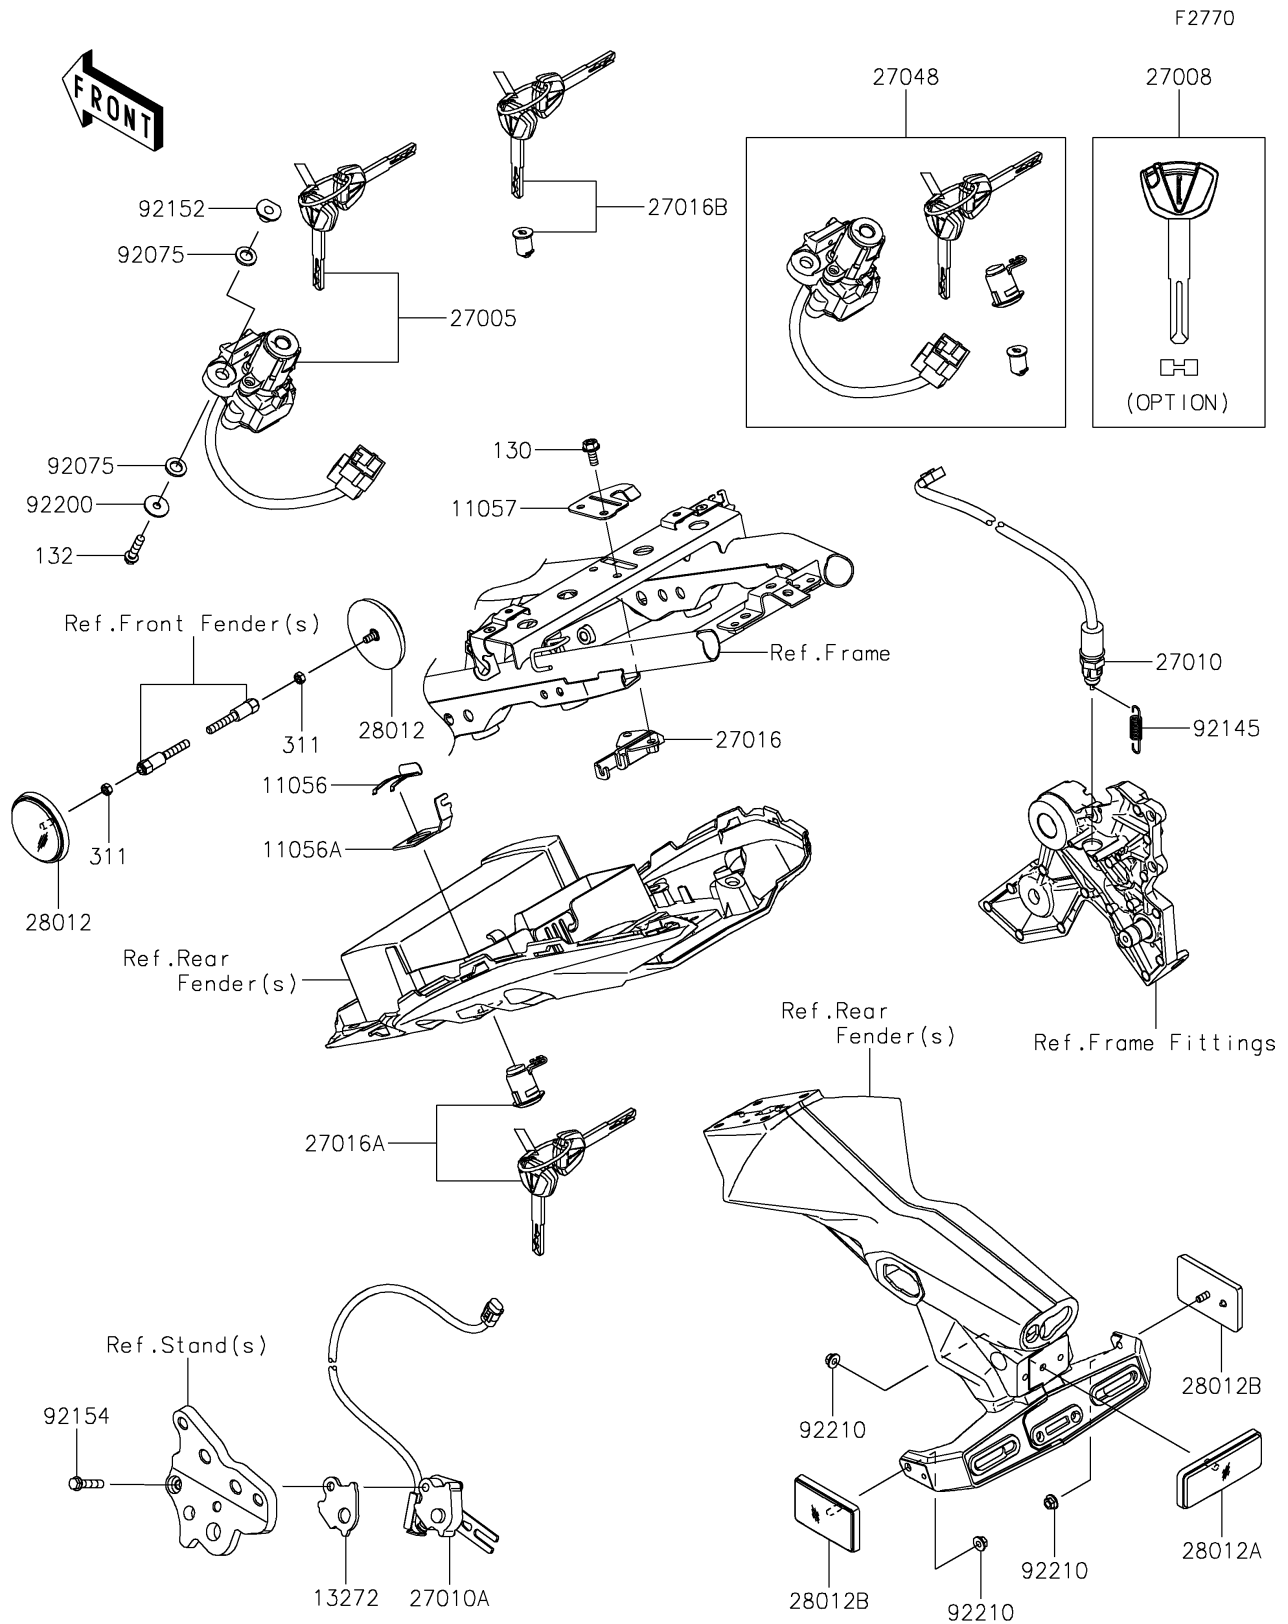

2024 Ninja 650

PARTS DIAGRAM

Ignition Switch/Locks/Reflectors

2024 Ninja 650

PARTS LIST

Ignition Switch/Locks/Reflectors

ITEM NAME

PART NUMBER

QUANTITY
