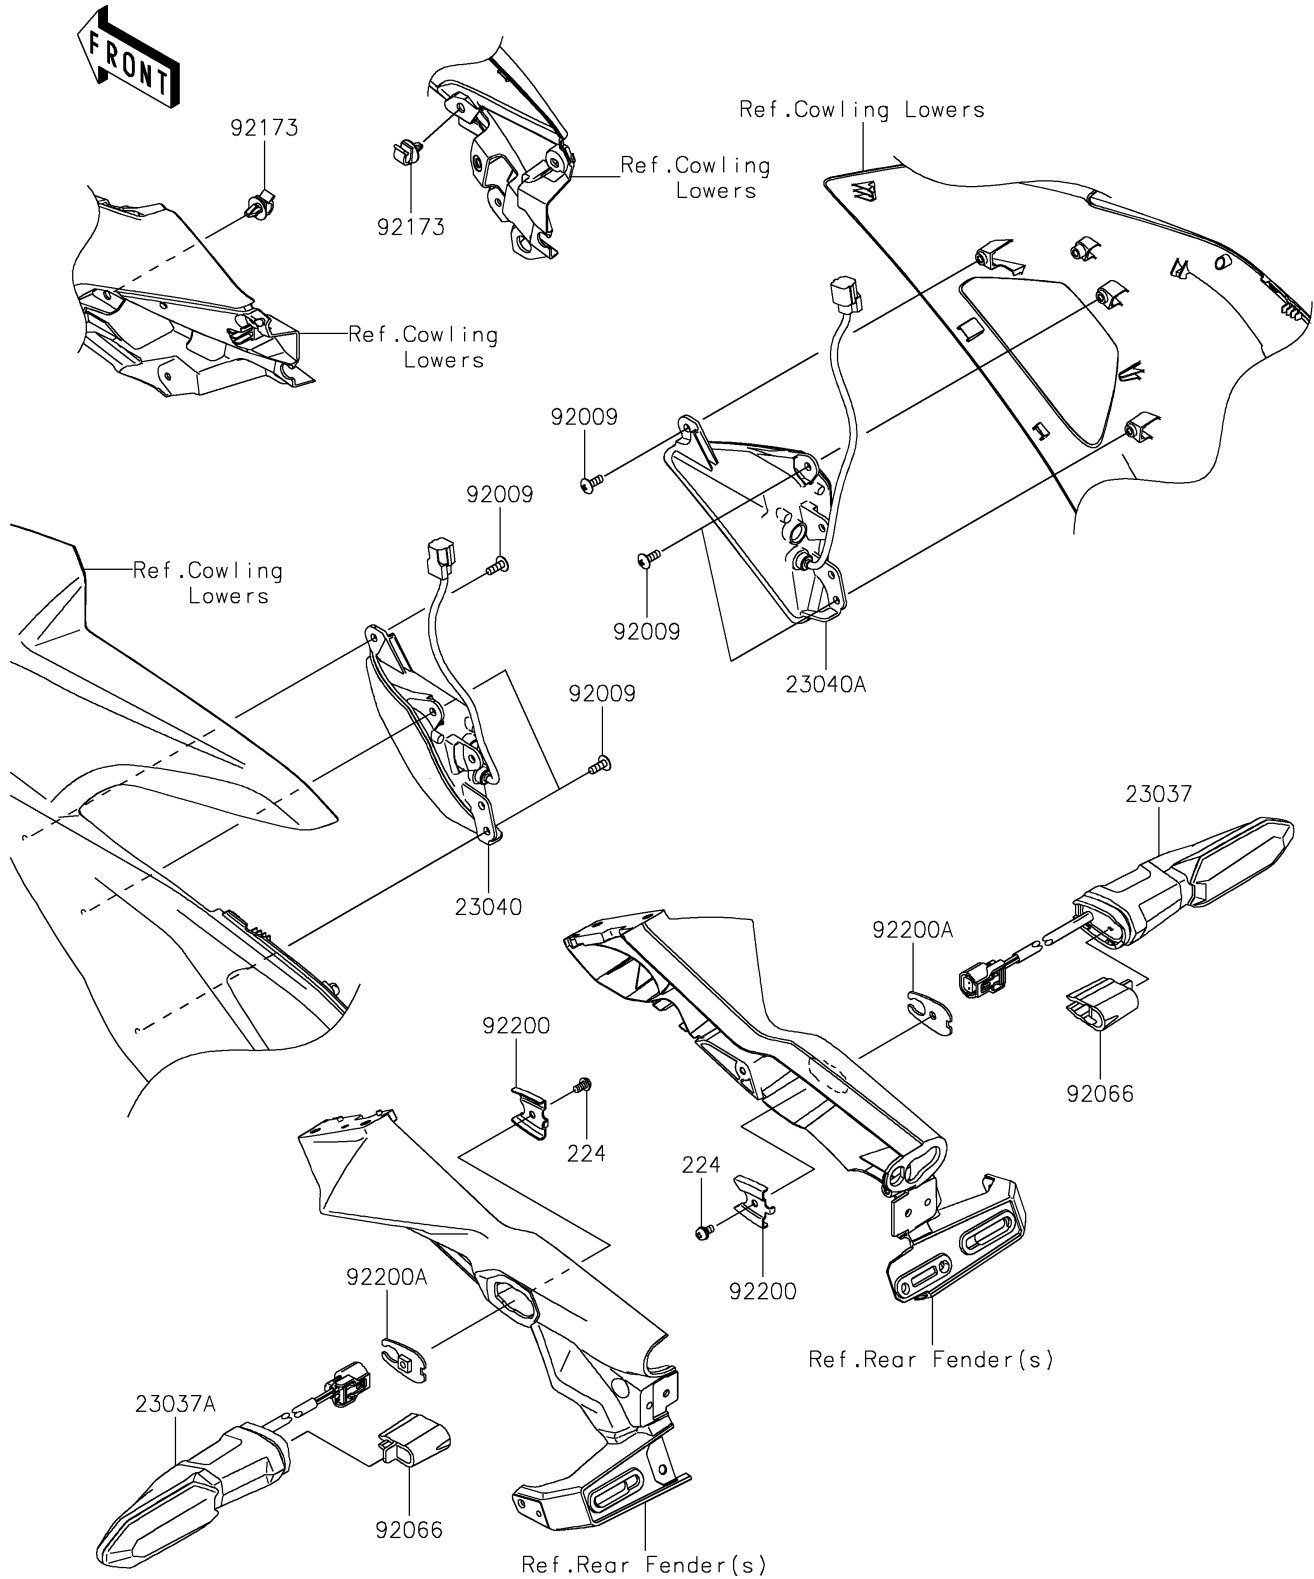

2024 Ninja 650

PARTS DIAGRAM

Turn Signals

F2730

2024 Ninja 650

PARTS LIST

Turn Signals

ITEM NAME	PART NUMBER	QUANTITY
-----------	-------------	----------
