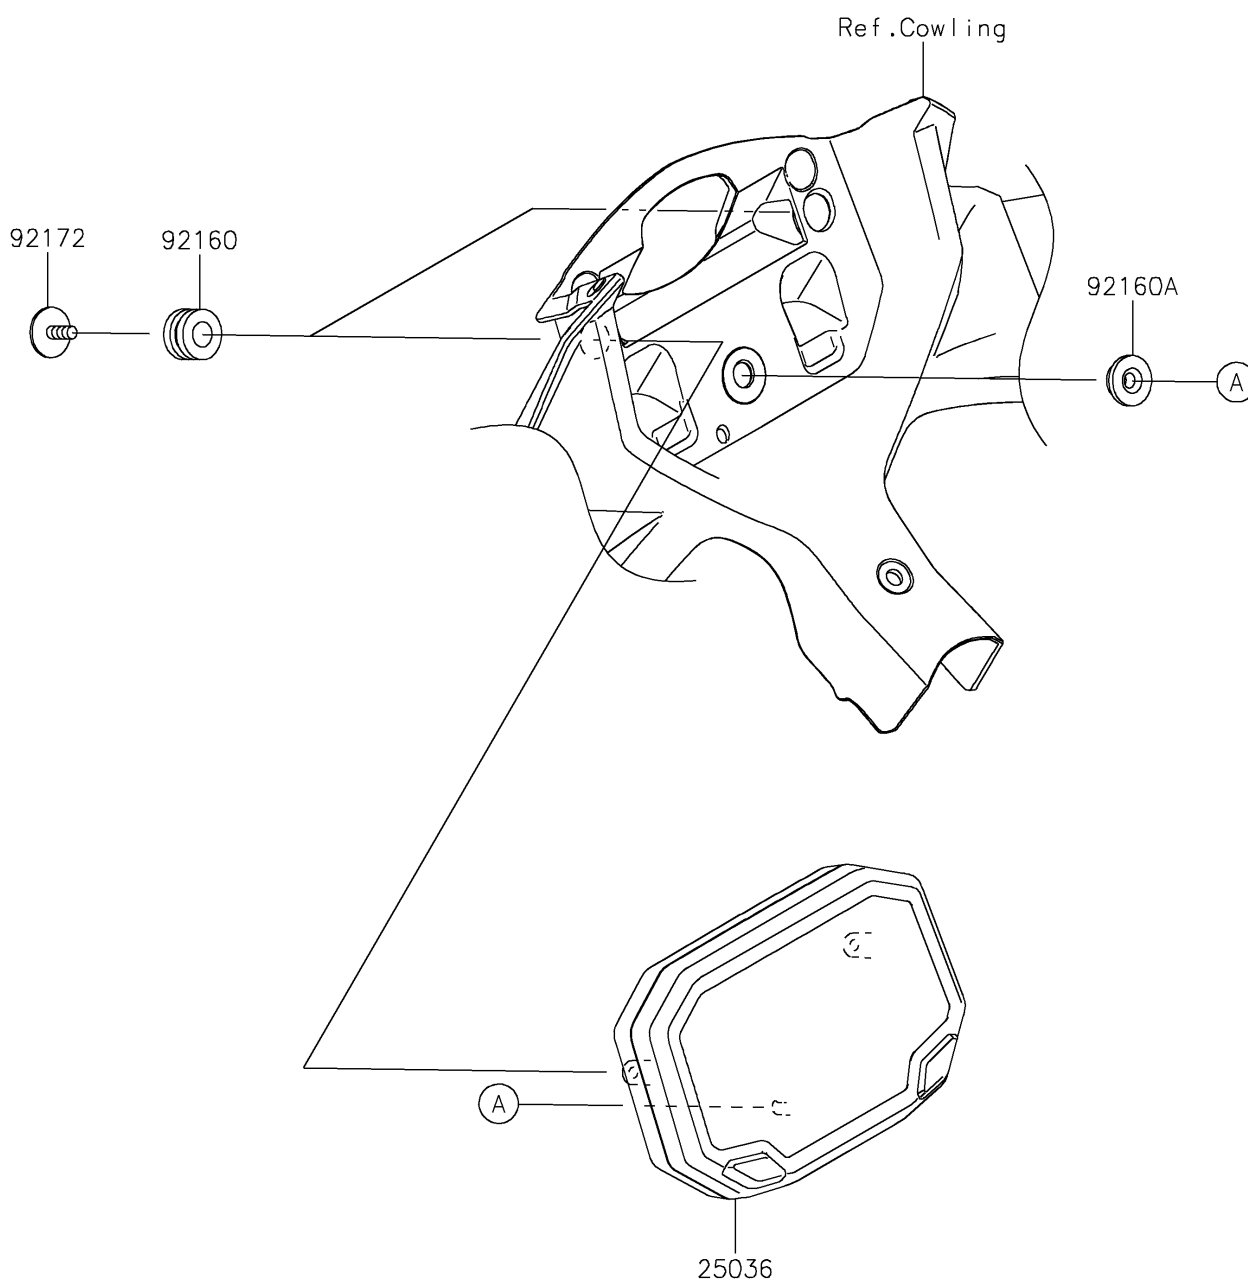

2024 Ninja® 650

PARTS DIAGRAM

Meter(s)

Kawasaki

Let the Good Times Roll®

F2530

2024 Ninja® 650

PARTS LIST

Meter(s)

ITEM NAME	PART NUMBER	QUANTITY
METER-ASSY,TFT DISPLAY (Ref # 25036)	25036-0015	1
DAMPER,10X20X12 (Ref # 92160)	92160-1167	2
DAMPER (Ref # 92160A)	92160-1613	1
SCREW,CROSS,5X14 (Ref # 92172)	92172-1226	2