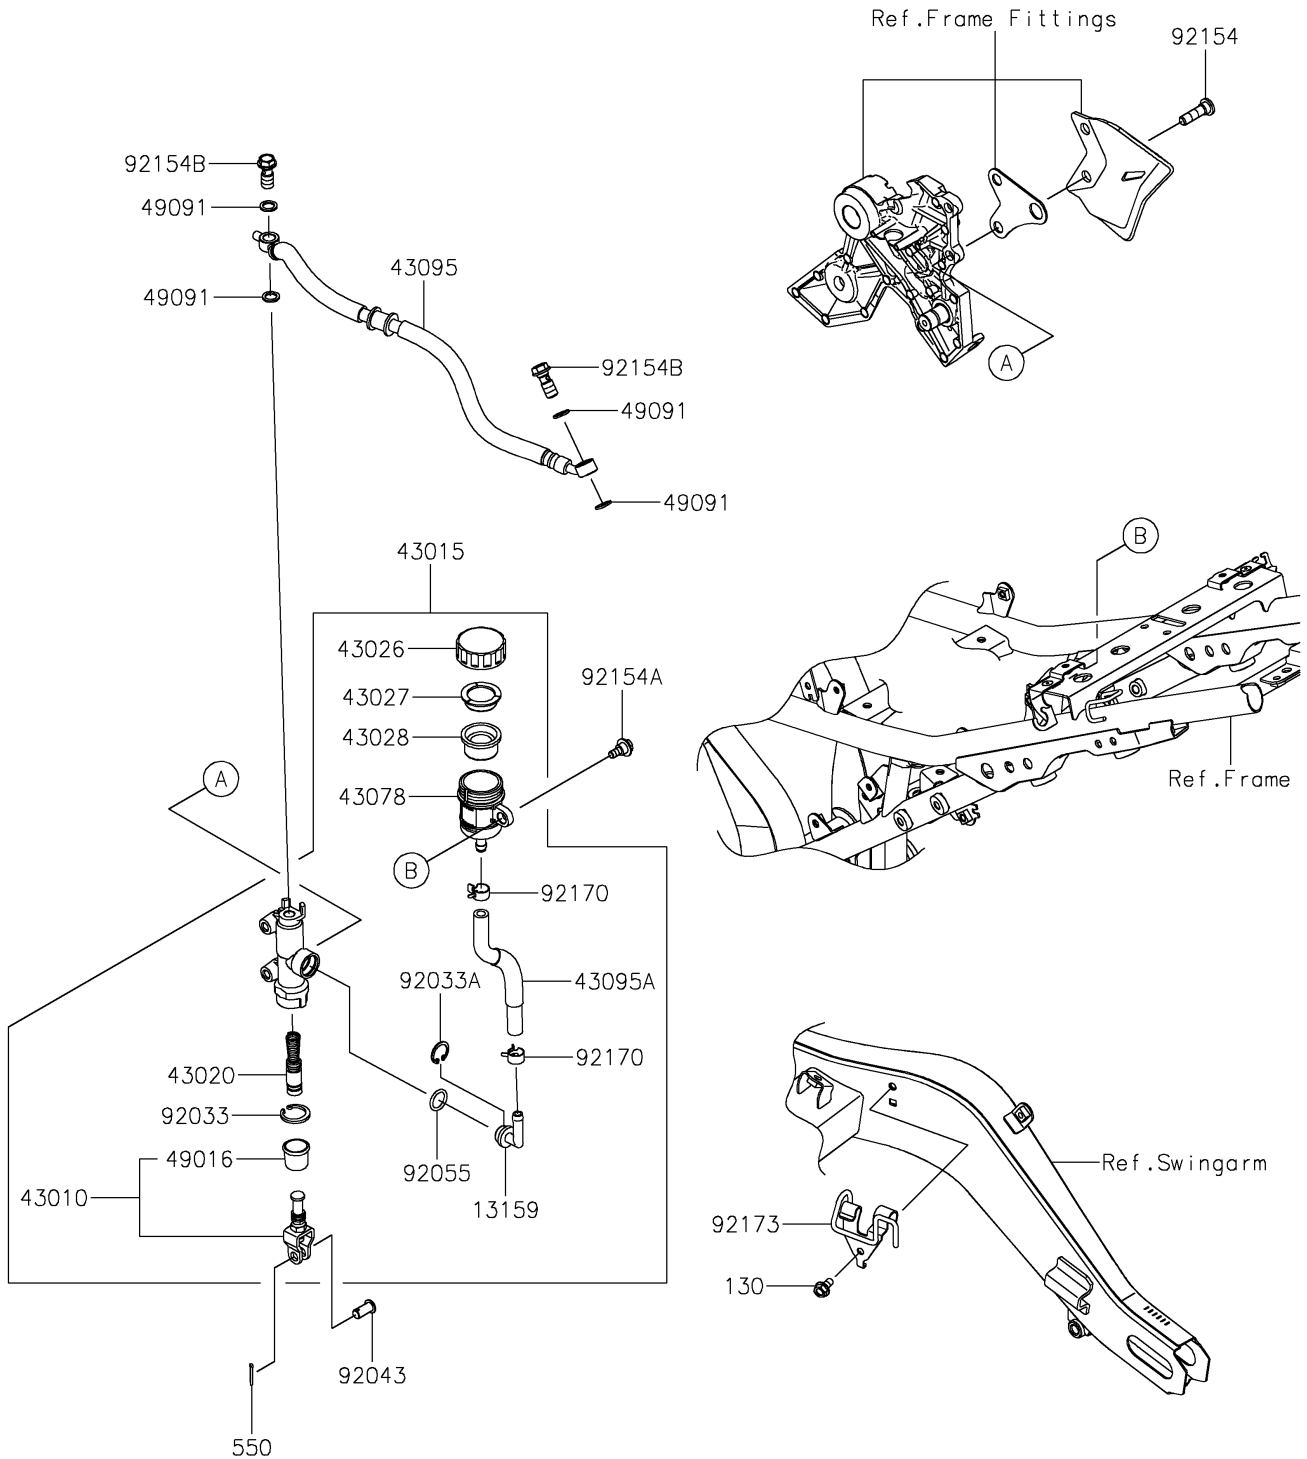

2024 Ninja 650

PARTS DIAGRAM

Rear Master Cylinder

F2293

2024 Ninja 650

PARTS LIST

Rear Master Cylinder

ITEM NAME	PART NUMBER	QUANTITY
-----------	-------------	----------
