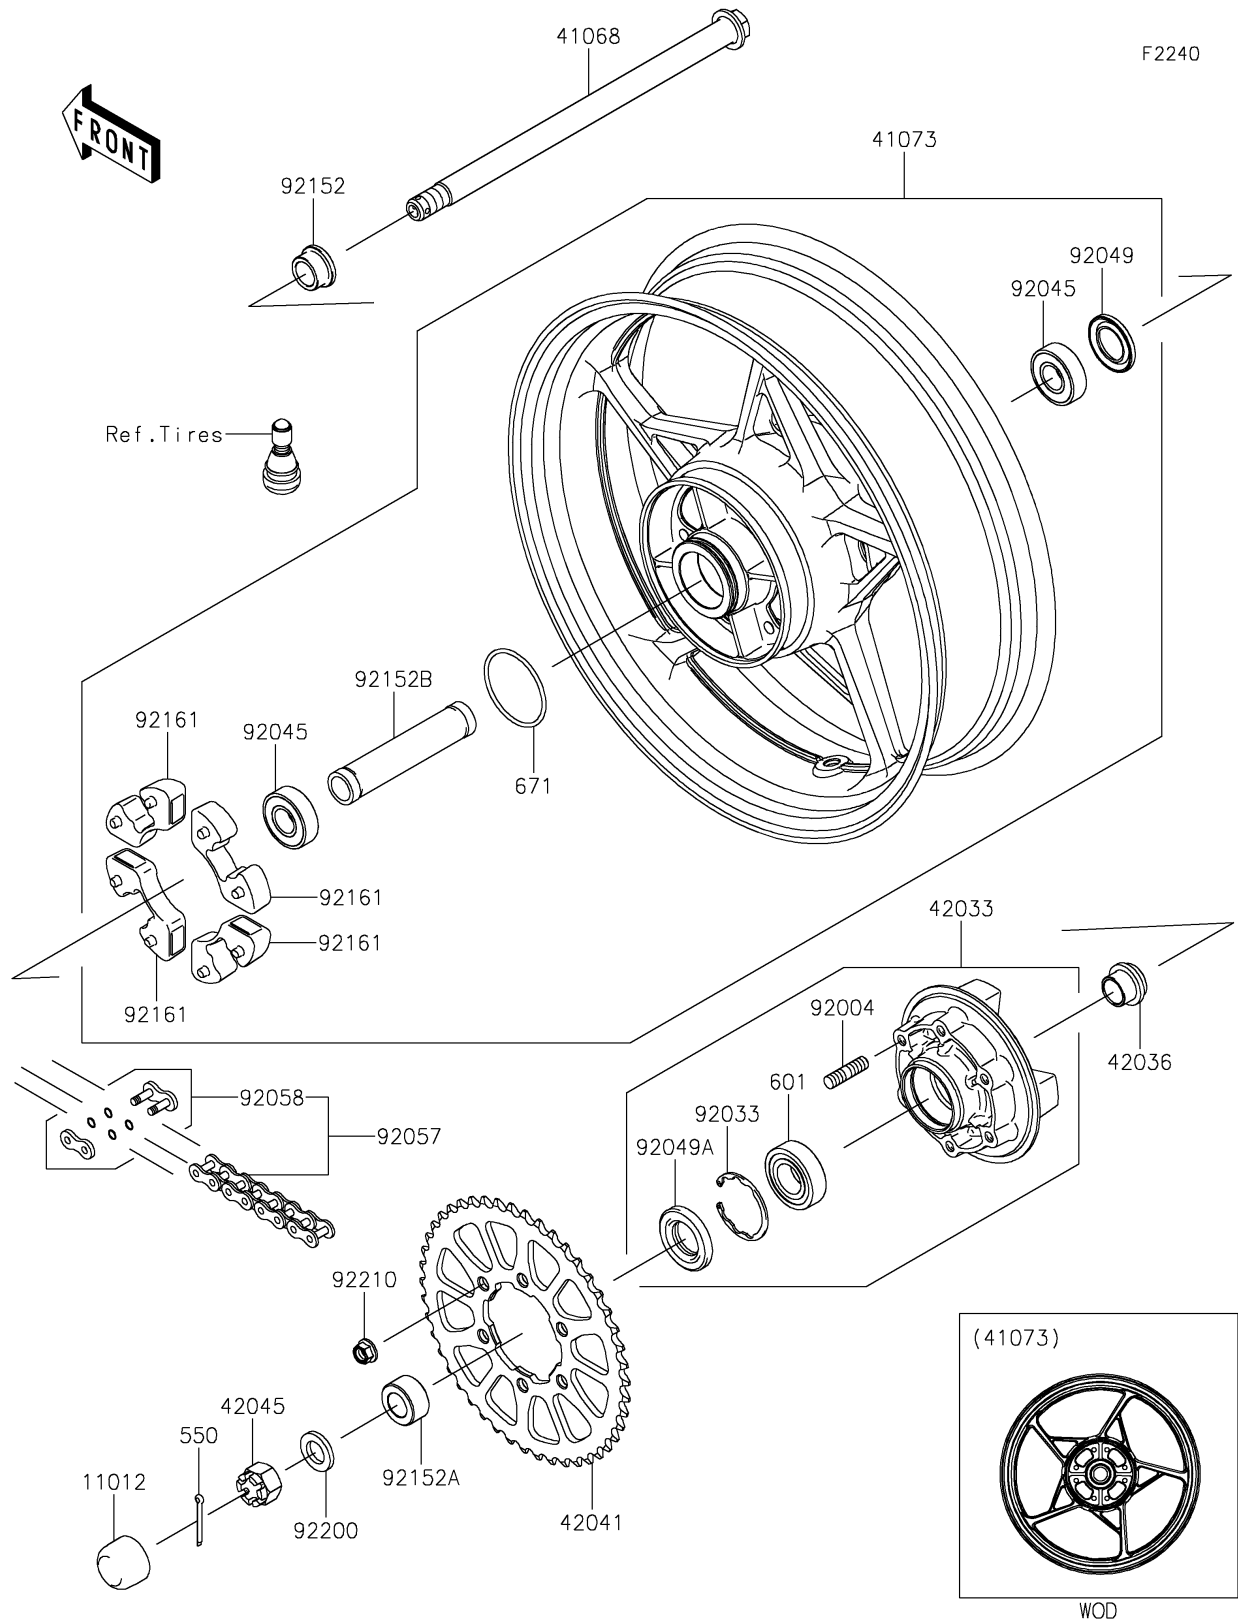

2024 Ninja 650

PARTS DIAGRAM

Rear Wheel/Chain

Kawasaki

Let the Good Times Roll®

2024 Ninja 650

PARTS LIST

Rear Wheel/Chain

ITEM NAME

PART NUMBER

QUANTITY
