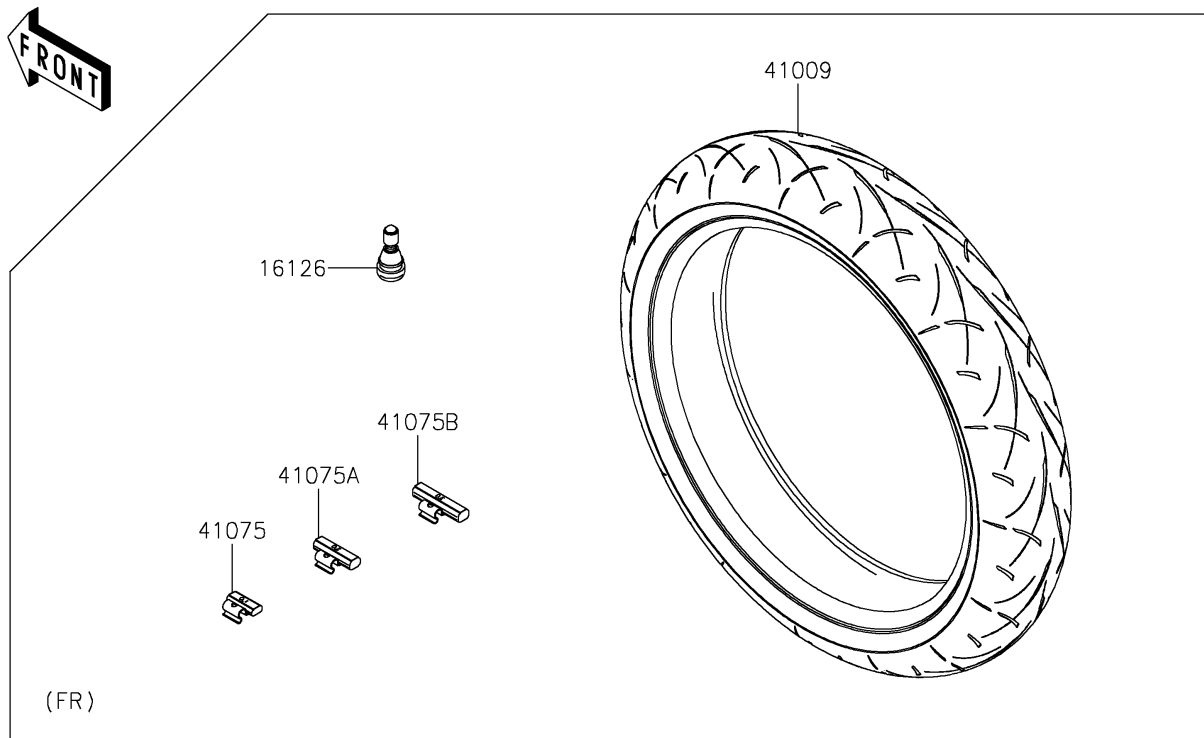

2023 Ninja® 650

PARTS DIAGRAM

Tires

F2210

2023 Ninja® 650

PARTS LIST

Tires

ITEM NAME	PART NUMBER	QUANTITY
VALVE,TIRE (Ref # 16126)	16126-1140	2
TIRE,FR,120/70ZR17(58W) (Ref # 41009)	41009-0832	1
TIRE,RR,160/60ZR17(69W) (Ref # 41009A)	41009-0833	1
BALANCER-WHEEL,10G,SILVER (Ref # 41075)	41075-0007	AR
BALANCER-WHEEL,20G,SILVER (Ref # 41075A)	41075-0008	AR
BALANCER-WHEEL,30G,SILVER (Ref # 41075B)	41075-0009	AR