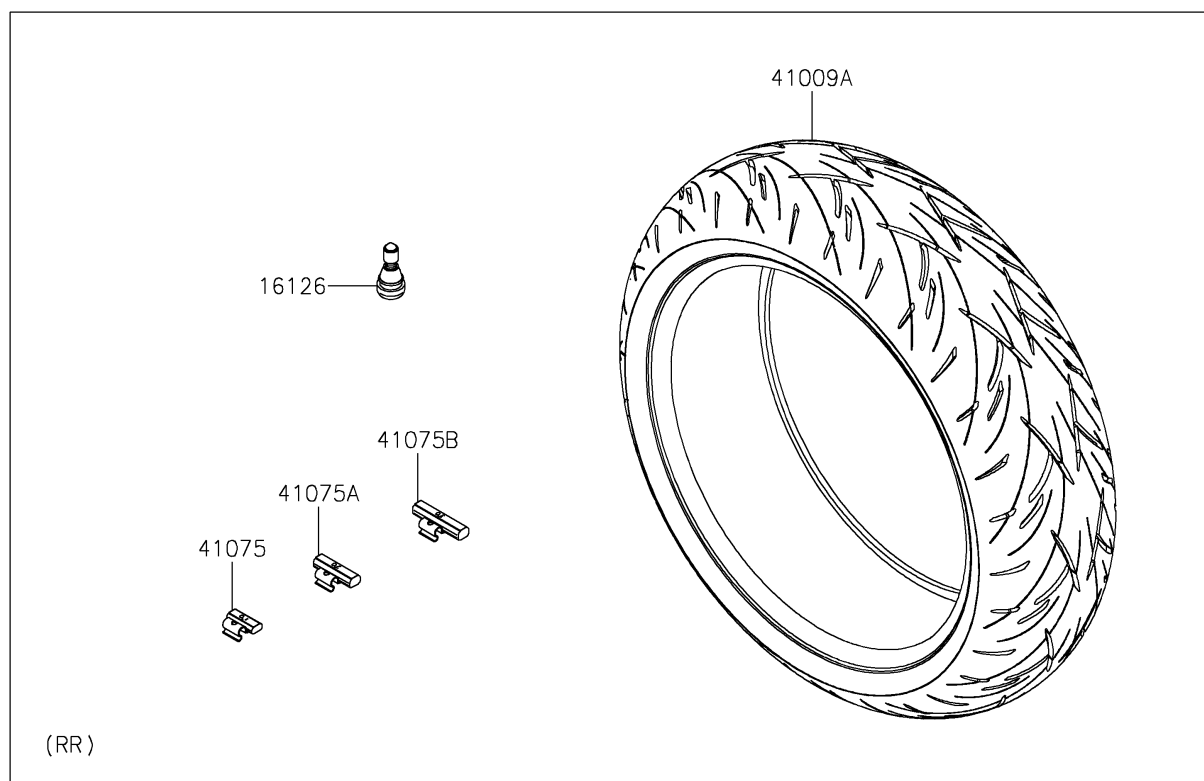

2023 Ninja® 650

PARTS DIAGRAM

Tires

F2210

2023 Ninja® 650

PARTS LIST

Tires

ITEM NAME	PART NUMBER	QUANTITY
VALVE,TIRE (Ref # 16126)	16126-1140	2
TIRE,FR,120/70ZR17(58W) (Ref # 41009)	41009-0832	1
TIRE,RR,160/60ZR17(69W) (Ref # 41009A)	41009-0833	1
BALANCER-WHEEL,10G,SILVER (Ref # 41075)	41075-0007	AR
BALANCER-WHEEL,20G,SILVER (Ref # 41075A)	41075-0008	AR
BALANCER-WHEEL,30G,SILVER (Ref # 41075B)	41075-0009	AR