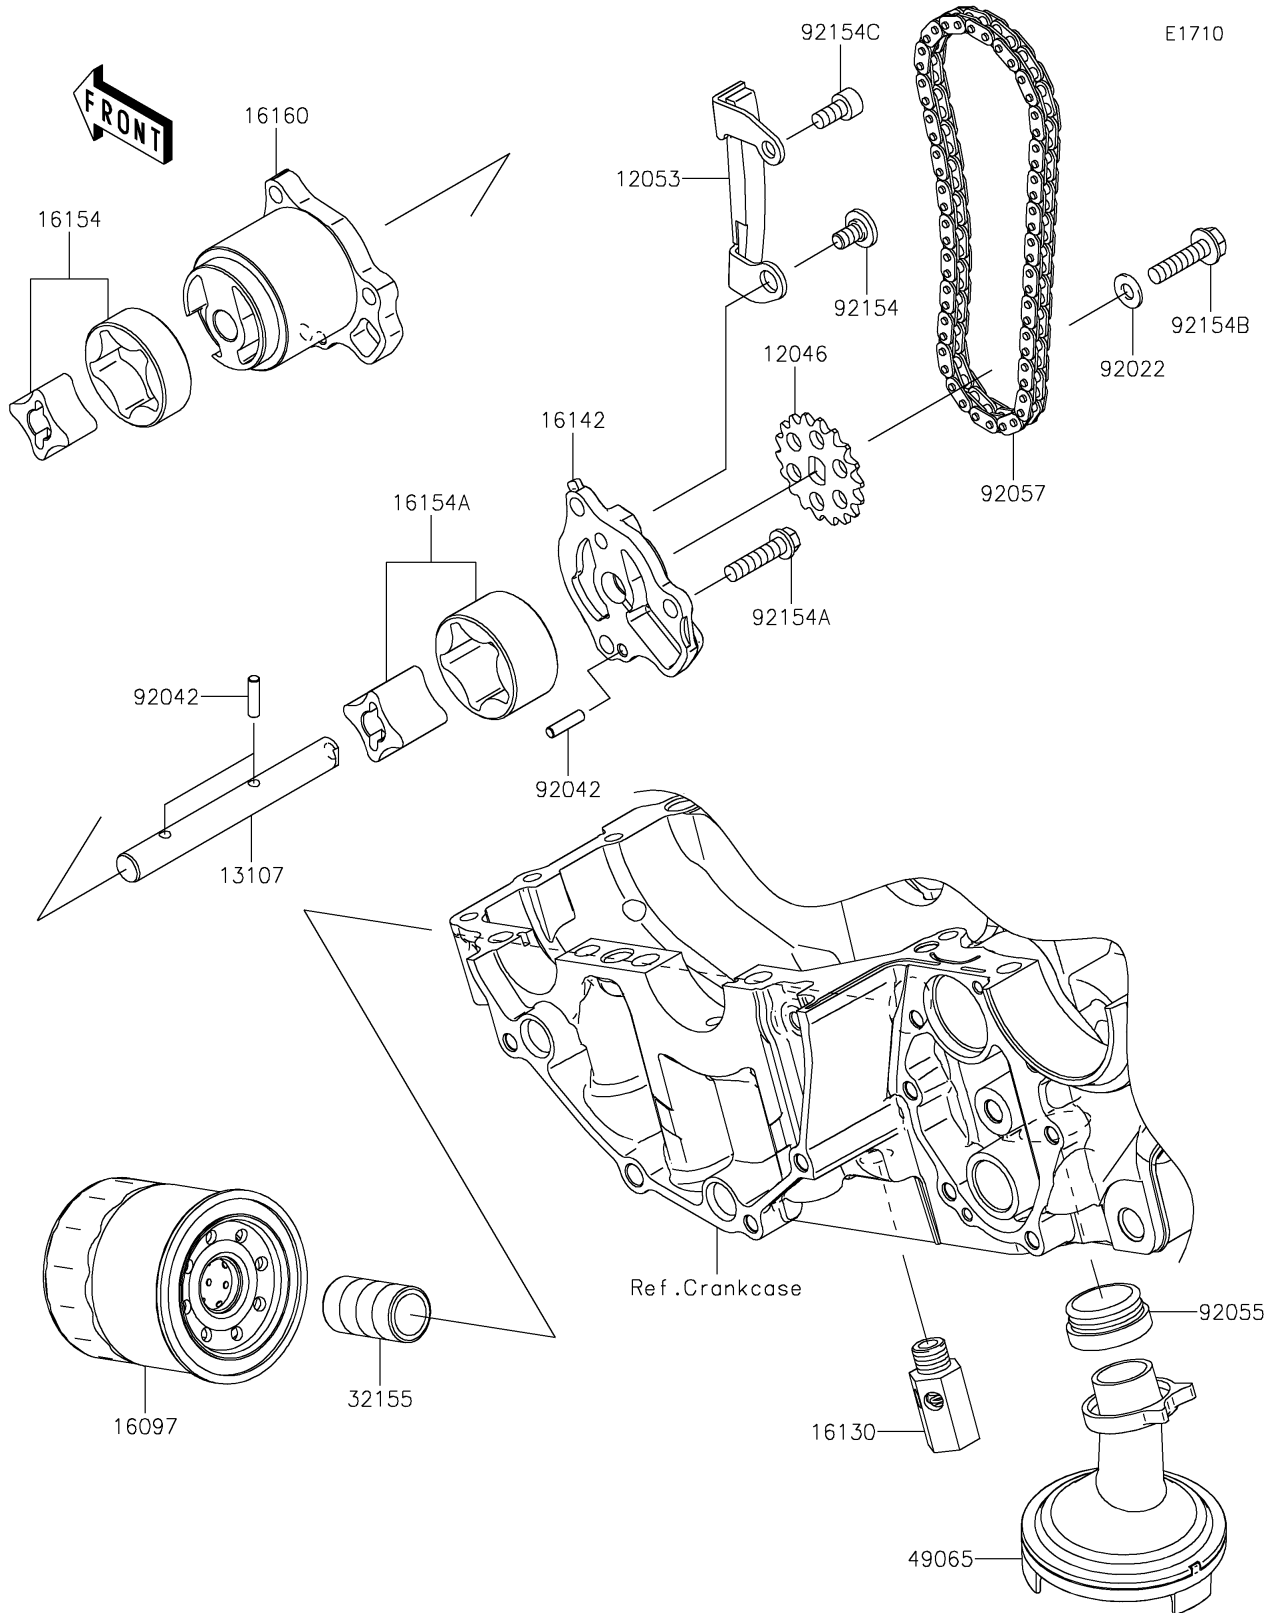

2023 Ninja® 650

PARTS DIAGRAM

Oil Pump/Oil Filter

2023 Ninja® 650

PARTS LIST

Oil Pump/Oil Filter

ITEM NAME	PART NUMBER	QUANTITY
SPROCKET,18T,BF04M (Ref # 12046)	12046-0040	1
GUIDE-CHAIN (Ref # 12053)	12053-0071	1
SHAFT,OIL PUMP (Ref # 13107)	13107-0772	1
FILTER-ASSY-OIL (Ref # 16097)	16097-0008	1
VALVE-ASSY-RELIEF (Ref # 16130)	16130-0552	1
COVER-PUMP (Ref # 16142)	16142-0712	1
ROTOR-PUMP,L=14 (Ref # 16154)	16154-0037	1
ROTOR-PUMP,40.56X22 (Ref # 16154A)	16154-1115	1
BODY (Ref # 16160)	16160-0110	1
PIPE,OIL FILTER (Ref # 32155)	32155-0029	1
FILTER-OIL (Ref # 49065)	49065-0708	1
WASHER,6X12.8X1.2 (Ref # 92022)	92022-1827	1
PIN,DOWEL,4X15.8 (Ref # 92042)	92042-014	3
RING-O,OIL FILTER (Ref # 92055)	92055-1354	1
CHAIN,DID 215FD-DHA,56LE (Ref # 92057)	92057-0098	1
BOLT,SOCKET,6X11 (Ref # 92154)	92154-0188	1
BOLT,FLANGED,6X25 (Ref # 92154A)	92154-0783	3
BOLT,FLANGED,6X25 (Ref # 92154B)	92154-0811	1
BOLT,SOCKET,6X12 (Ref # 92154C)	92154-0812	1