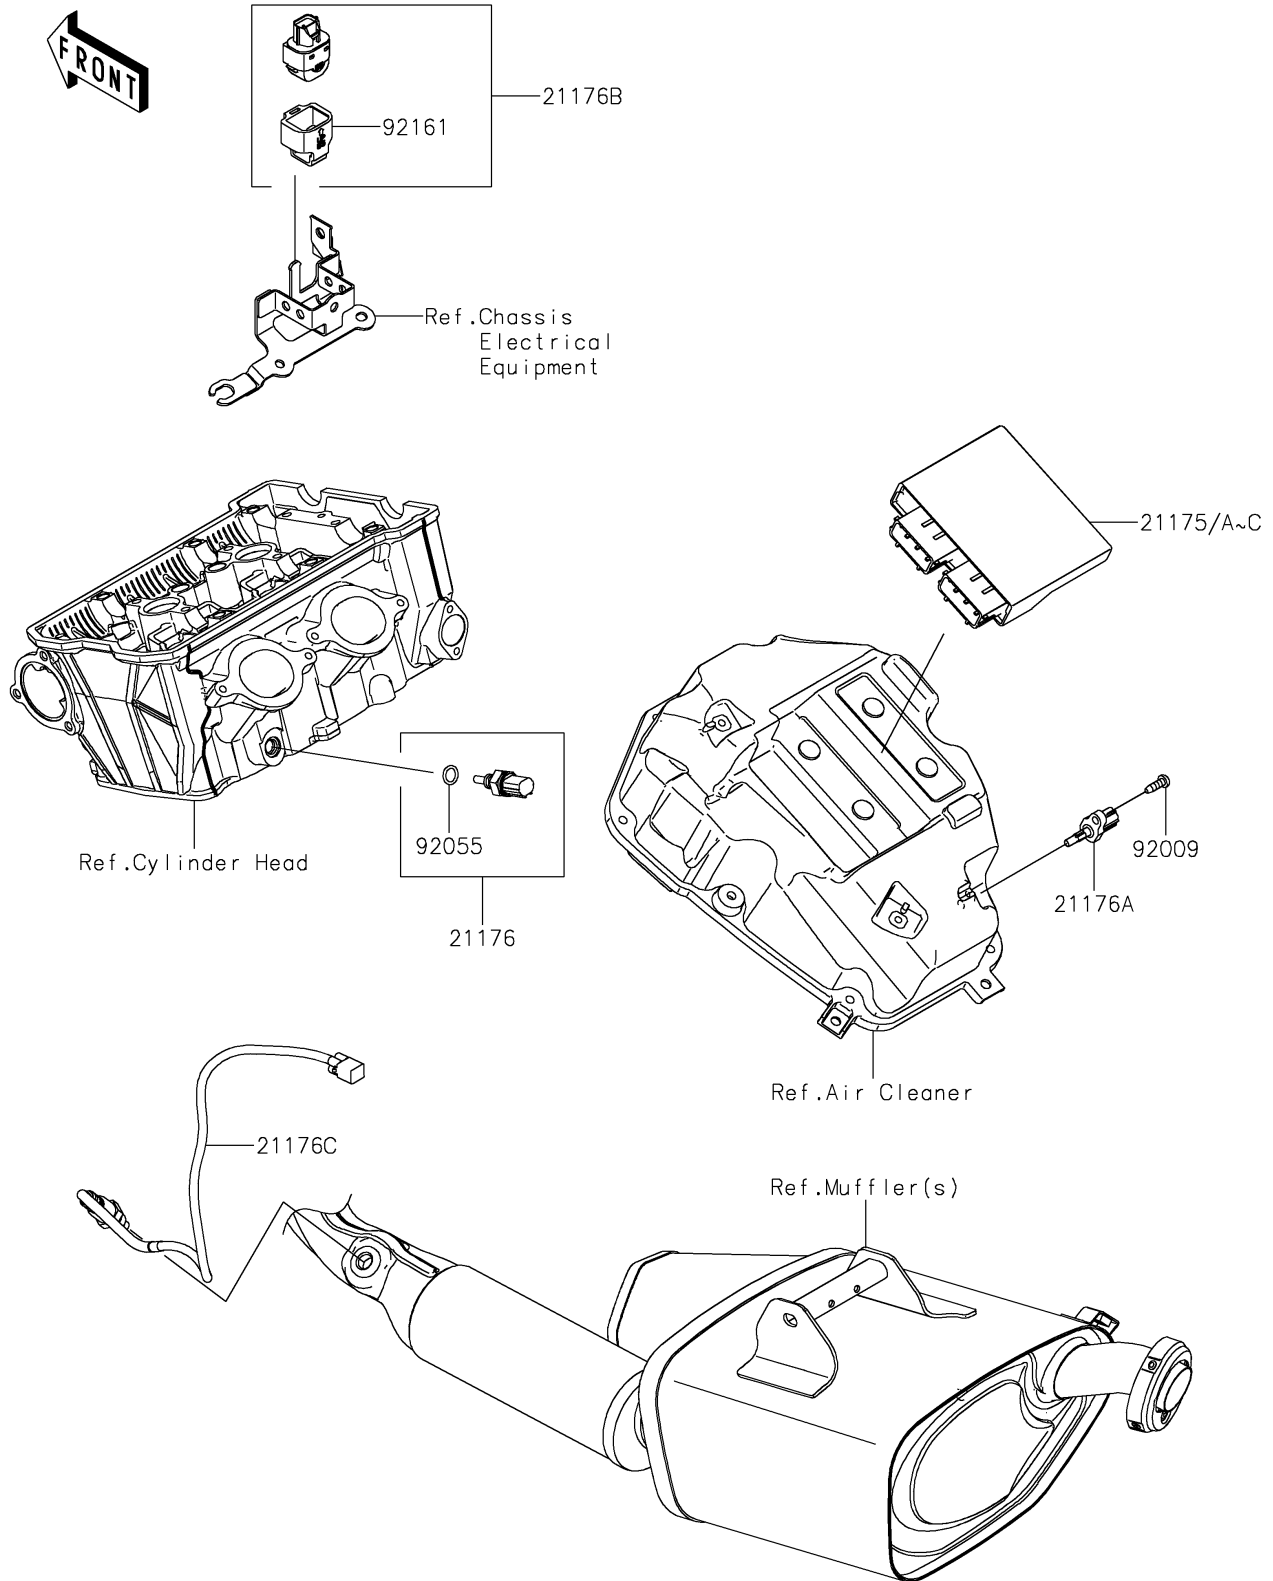

2024 Ninja 650

PARTS DIAGRAM

Fuel Injection

E1530

2024 Ninja 650

PARTS LIST

Fuel Injection

ITEM NAME

PART NUMBER

QUANTITY
