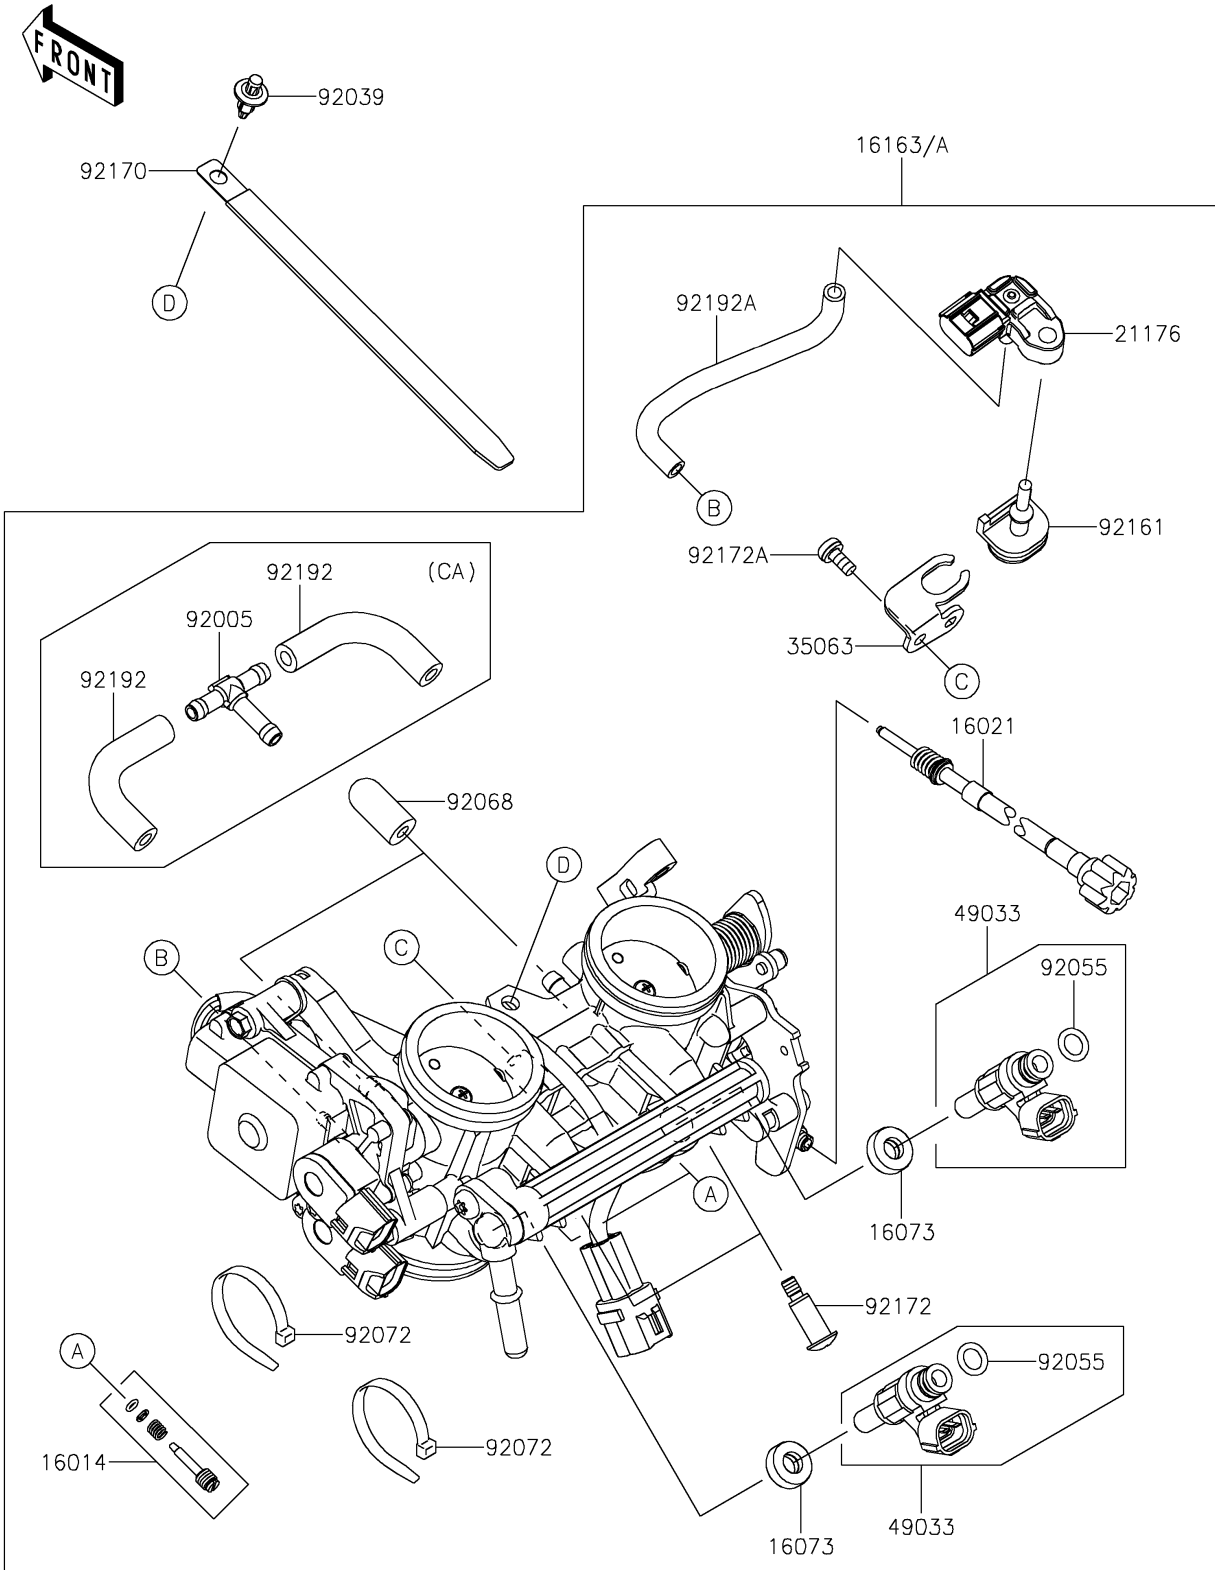

2024 Ninja 650

PARTS DIAGRAM

Throttle

E1510

2024 Ninja 650

PARTS LIST

Throttle

ITEM NAME

PART NUMBER

QUANTITY
